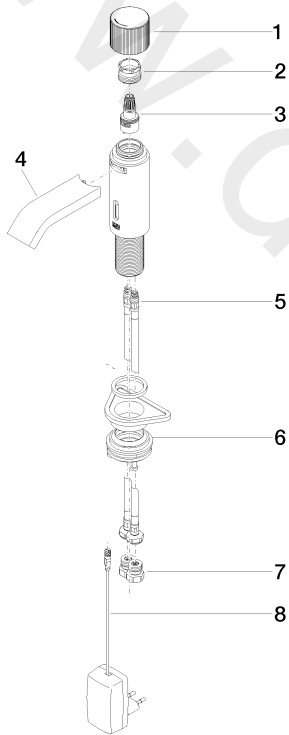

Washbasin - IMO

Washstand fitting with electronic opening and closing function without pop-up waste

Article number: 44 511 670-10

## Washbasin - IMO

Washstand fitting with electronic opening and closing function without pop-up waste

Article number: 44 511 670-10

### Spare parts list

Position	Quantity used	Item Number	Spare part	Delivery time
1	1	90 20 66 122 00-10	handle	40
2	1	09 24 04 565 90	nut	60
3	1	90 90 03 173 00 90	top	-
4	1	90 28 22 239 00-10	spout	40
5	2	04 30 04 100 00 90	hose	2
6	1	04 23 10 044 08 90	fixing set	2
7	2	90 24 03 314 00 90	nipple set	2
8	1	90 10 01 251 00 90	power supply	2