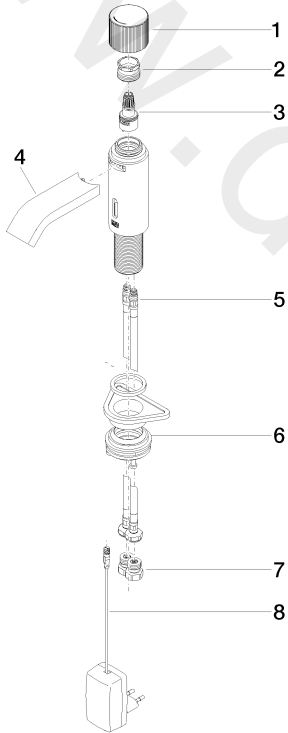

Washbasin - IMO

Washstand fitting with electronic opening and closing function without pop-up waste

Article number: 44 511 670-08

Washbasin - IMO

Washstand fitting with electronic opening and closing function without pop-up waste

Article number: 44 511 670-08

Spare parts list

Position	Quantity used	Item Number	Spare part	Delivery time
1	1	90 20 66 122 00-08	handle	20
2	1	09 24 04 565 90	nut	60
3	1	90 90 03 173 00 90	top	-
4	1	90 28 22 239 00-08	spout	20
5	2	04 30 04 100 00 90	hose	2
6	1	04 23 10 044 08 90	fixing set	2
7	2	90 24 03 314 00 90	nipple set	2
8	1	90 10 01 251 00 90	power supply	2