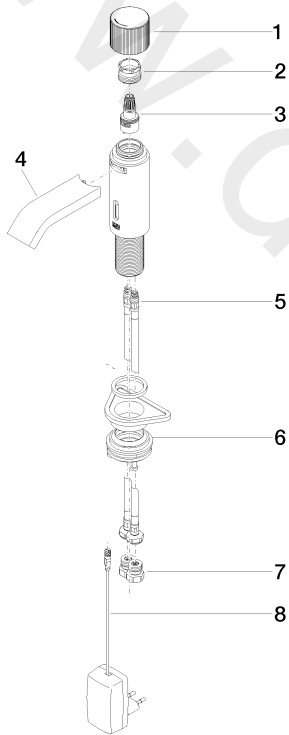

Washbasin - IMO

Washstand fitting with electronic opening and closing function without pop-up waste

Article number: 44 511 670-06

Washbasin - IMO

Washstand fitting with electronic opening and closing function without pop-up waste

Article number: 44 511 670-06

Spare parts list

Position	Quantity used	Item Number	Spare part	Delivery time
1	1	90 20 66 122 00-06	handle	10
2	1	09 24 04 565 90	nut	60
3	1	90 90 03 173 00 90	top	-
4	1	90 28 22 239 00-06	spout	10
5	2	04 30 04 100 00 90	hose	2
6	1	04 23 10 044 08 90	fixing set	2
7	2	90 24 03 314 00 90	nipple set	2
8	1	90 10 01 251 00 90	power supply	2