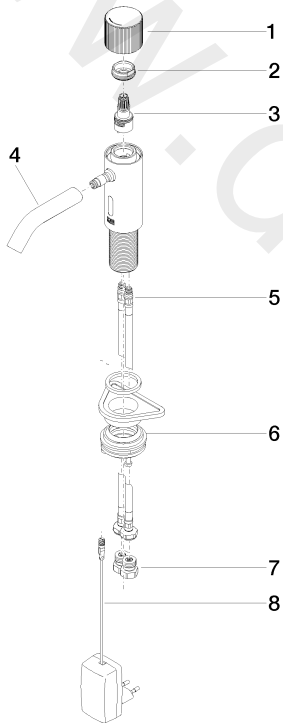

Washbasin - META

Washstand fitting with electronic opening and closing function without pop-up waste

Article number: 44 511 660-99

Washbasin - META

Washstand fitting with electronic opening and closing function without pop-up waste

Article number: 44 511 660-99

Spare parts list

Position	Quantity used	Item Number	Spare part	Delivery time
1	1	90 20 66 124 00-99	handle	30
2	1	09 24 04 562 90	nut	60
3	1	90 90 03 173 00 90	top	-
4	1	90 11 06 206 00-99	spout	30
5	2	04 30 04 100 00 90	hose	2
6	1	04 23 10 044 08 90	fixing set	2
7	2	90 24 03 314 00 90	nipple set	2
8	1	90 10 01 251 00 90	power supply	2