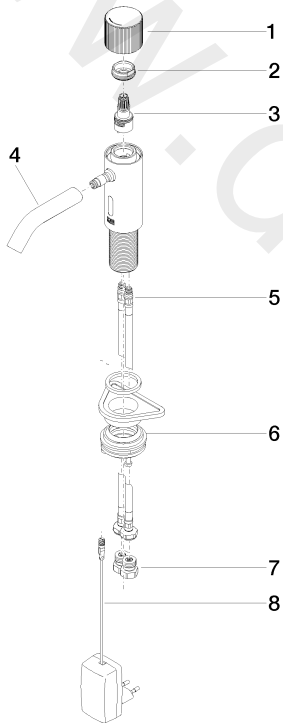

Washbasin - META

Washstand fitting with electronic opening and closing function without pop-up waste

Article number: 44 511 660-33

Washbasin - META

Washstand fitting with electronic opening and closing function without pop-up waste

Article number: 44 511 660-33

Spare parts list

Position	Quantity used	Item Number	Spare part	Delivery time
1	1	90 20 66 124 00-33	handle	30
2	1	09 24 04 562 90	nut	60
3	1	90 90 03 173 00 90	top	-
4	1	90 11 06 206 00-33	spout	30
5	2	04 30 04 100 00 90	hose	2
6	1	04 23 10 044 08 90	fixing set	2
7	2	90 24 03 314 00 90	nipple set	2
8	1	90 10 01 251 00 90	power supply	2