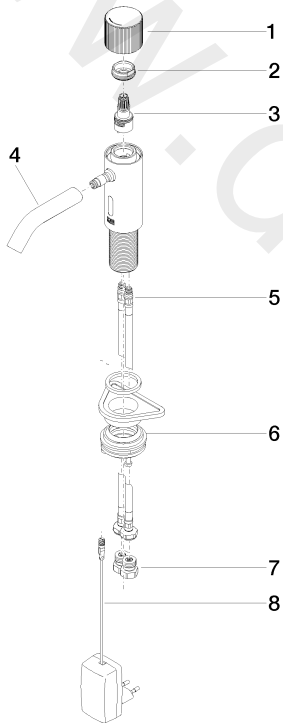

Washbasin - META

Washstand fitting with electronic opening and closing function without pop-up waste

Article number: 44 511 660-10

Washbasin - META

Washstand fitting with electronic opening and closing function without pop-up waste

Article number: 44 511 660-10

Spare parts list

Position	Quantity used	Item Number	Spare part	Delivery time
1	1	90 20 66 124 00-10	handle	40
2	1	09 24 04 562 90	nut	60
3	1	90 90 03 173 00 90	top	-
4	1	90 11 06 206 00-10	spout	40
5	2	04 30 04 100 00 90	hose	2
6	1	04 23 10 044 08 90	fixing set	2
7	2	90 24 03 314 00 90	nipple set	2
8	1	90 10 01 251 00 90	power supply	2