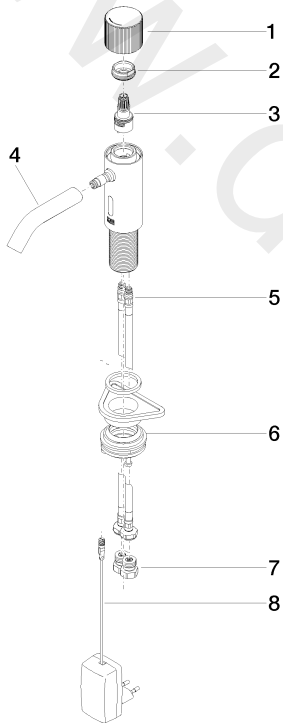

Washbasin - META

Washstand fitting with electronic opening and closing function without pop-up waste

Article number: 44 511 660-08

Washbasin - META

Washstand fitting with electronic opening and closing function without pop-up waste

Article number: 44 511 660-08

Spare parts list

Position	Quantity used	Item Number	Spare part	Delivery time
1	1	90 20 66 124 00-08	handle	20
2	1	09 24 04 562 90	nut	60
3	1	90 90 03 173 00 90	top	-
4	1	90 11 06 206 00-08	spout	20
5	2	04 30 04 100 00 90	hose	2
6	1	04 23 10 044 08 90	fixing set	2
7	2	90 24 03 314 00 90	nipple set	2
8	1	90 10 01 251 00 90	power supply	2