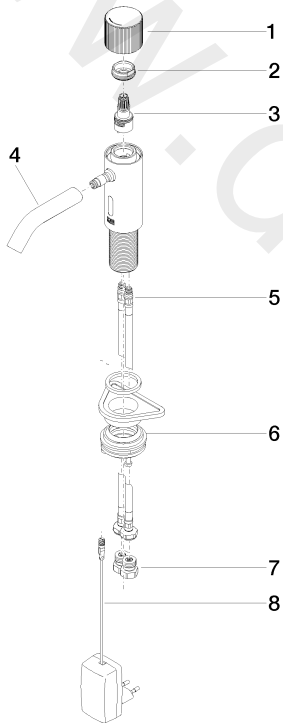

Washbasin - META

Washstand fitting with electronic opening and closing function without pop-up waste

Article number: 44 511 660-06

Washbasin - META

Washstand fitting with electronic opening and closing function without pop-up waste

Article number: 44 511 660-06

Spare parts list

Position	Quantity used	Item Number	Spare part	Delivery time
1	1	90 20 66 124 00-06	handle	10
2	1	09 24 04 562 90	nut	60
3	1	90 90 03 173 00 90	top	-
4	1	90 11 06 206 00-06	spout	10
5	2	04 30 04 100 00 90	hose	2
6	1	04 23 10 044 08 90	fixing set	2
7	2	90 24 03 314 00 90	nipple set	2
8	1	90 10 01 251 00 90	power supply	2