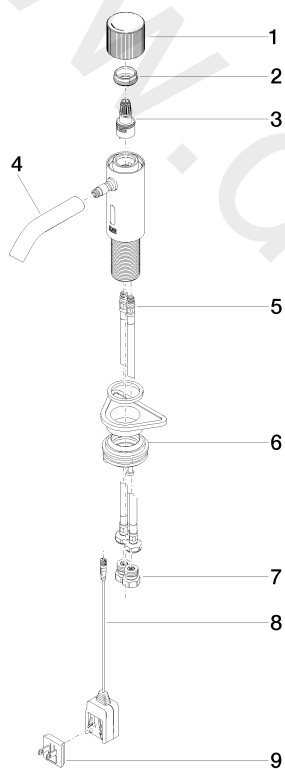

Sink - META

Lavatory Touchfree Faucet Without drain set - Chrome

Article number: 44 511 660-00 0010

Sink - META

Lavatory Touchfree Faucet Without drain set - Chrome

Article number: 44 511 660-00 0010

Spare parts list

Position	Number of units	Item Number	Spare part	Lead time
1	1	90 20 66 124 00-00	handle	10
2	1	09 24 04 562 90	nut	60
3	1	90 90 03 173 00 90	top	Not available anymore
4	1	90 11 06 206 02-00	spout	10
5	2	04 30 04 100 00 90	hose	2
6	1	04 23 10 044 08 90	fixing set	2
7	2	90 24 03 314 10 90	nipple set	2
8	1	90 10 01 253 00 90	power supply	2
9	1	90 10 01 254 00 90	electronic accessories	2