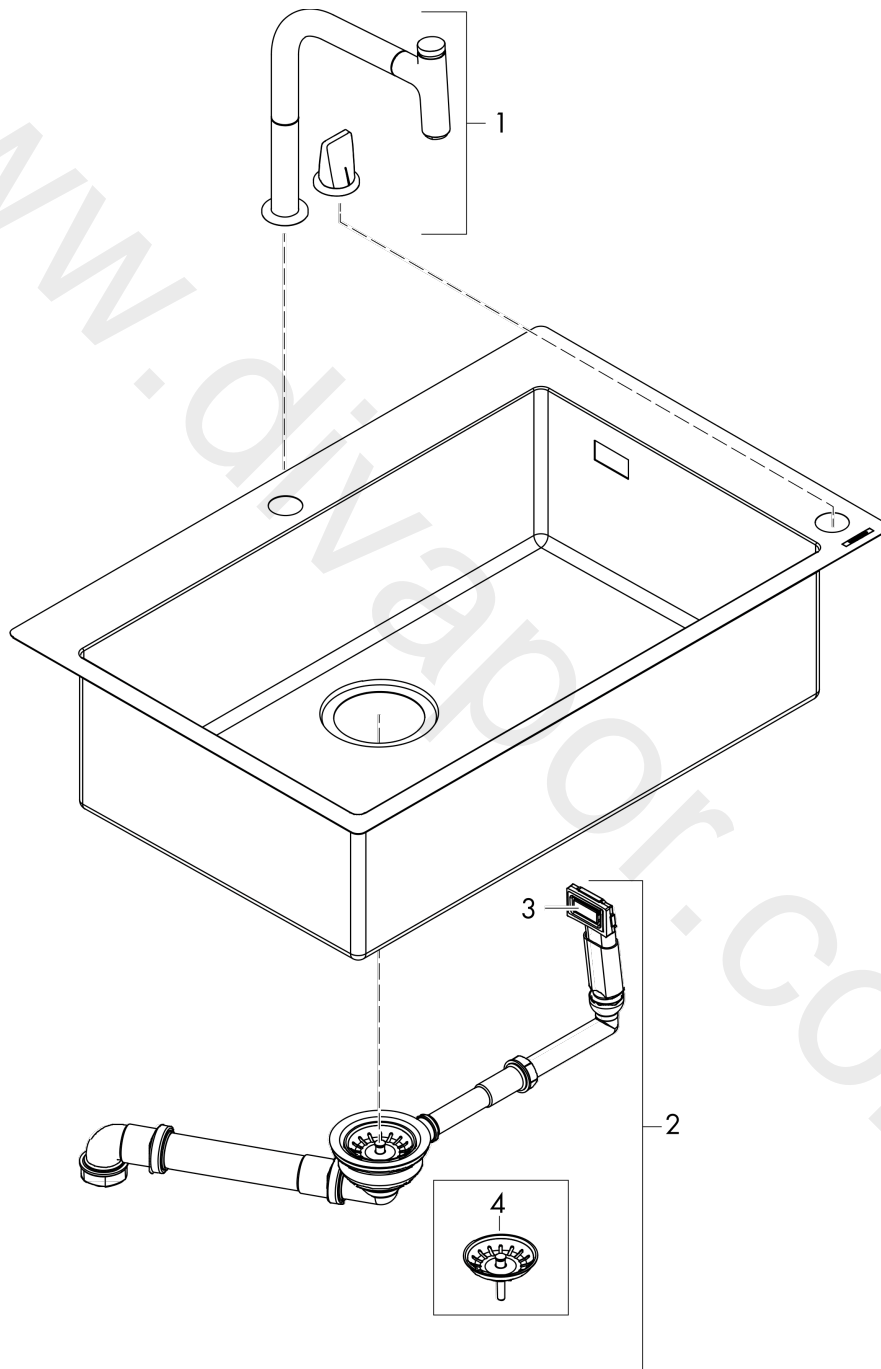

C51
C51-F660-07 Sink combi 660 Select
 Surfaces: Article Number: **43218000**

Exploded Drawing

Year of production: 11/17 - 08/20

C51
C51-F660-07 Sink combi 660 Select
 Surfaces: Article Number: **43218000**

Spare part list

Year of production: **11/17 - 08/20**

Pos.	Description	Article Number	Price	PU
1	kitchen mixer	73804000	£ 910,00	1
2	waste	43927000	£ 39,00	1
3	cover	93514800	£ 3,30	1
4	plug	93471000	£ 51,00	1