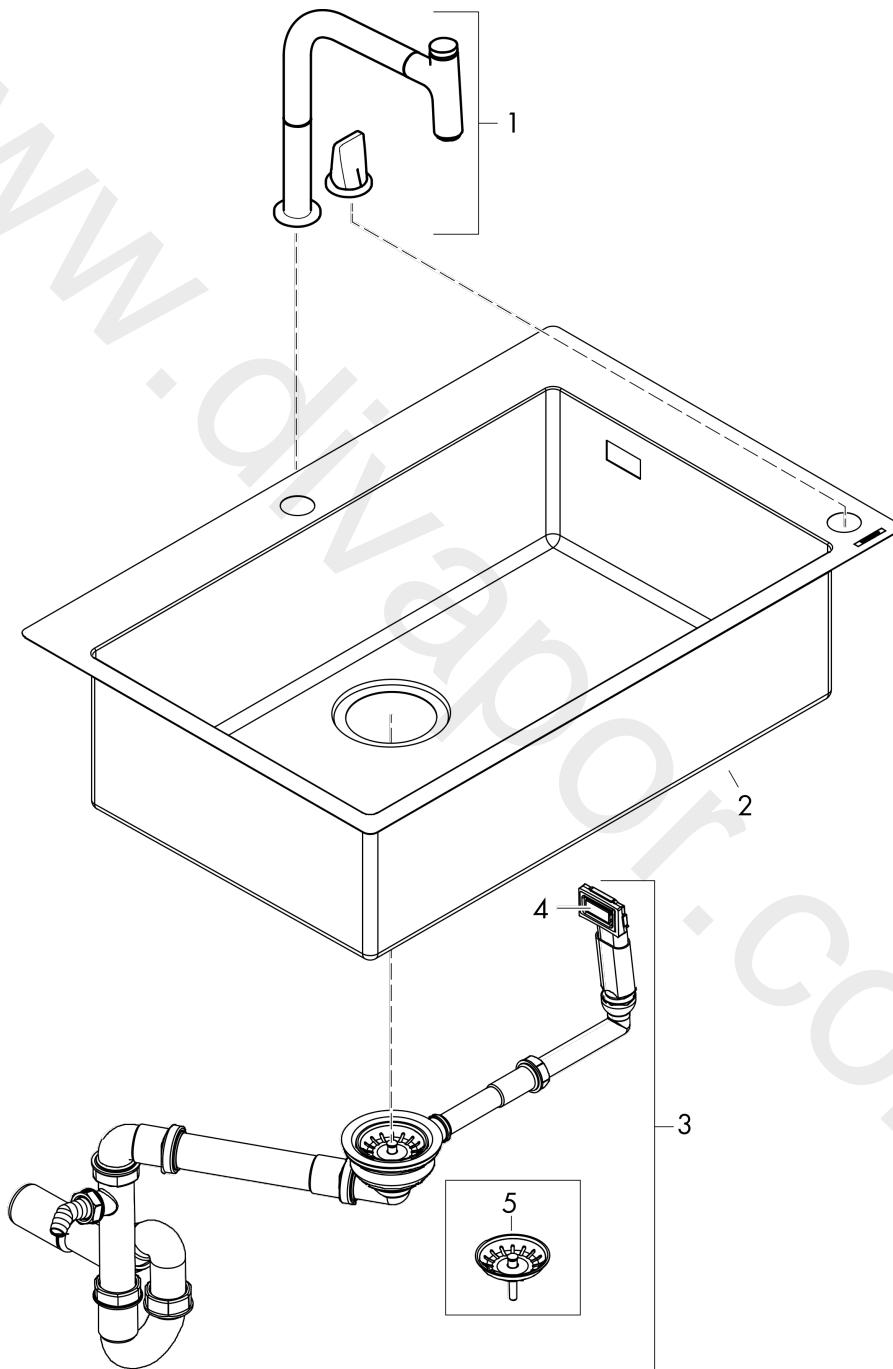

C71
C71-F660-08 Sink combi 660 Select
 Surfaces: Article Number: **43202800**

Exploded Drawing

Year of production: 04/17 - 08/20

C71

C71-F660-08 Sink combi 660 Select

Surfaces: Article Number: **43202800**

Spare part list

Year of production: **04/17 - 08/20**

Pos.	Description	Article Number	Price	PU
1	kitchen mixer	73804800	£ 1.182,96	1
2	waste	43921800	£ 67,00	1
3	cover	93514800	£ 3,30	1
4	plug	93471800	£ 64,00	1
a	mounting kit	92960000	£ 51,00	1
b	mounting kit	40950000	-	1
c	mounting kit	40951000	-	1