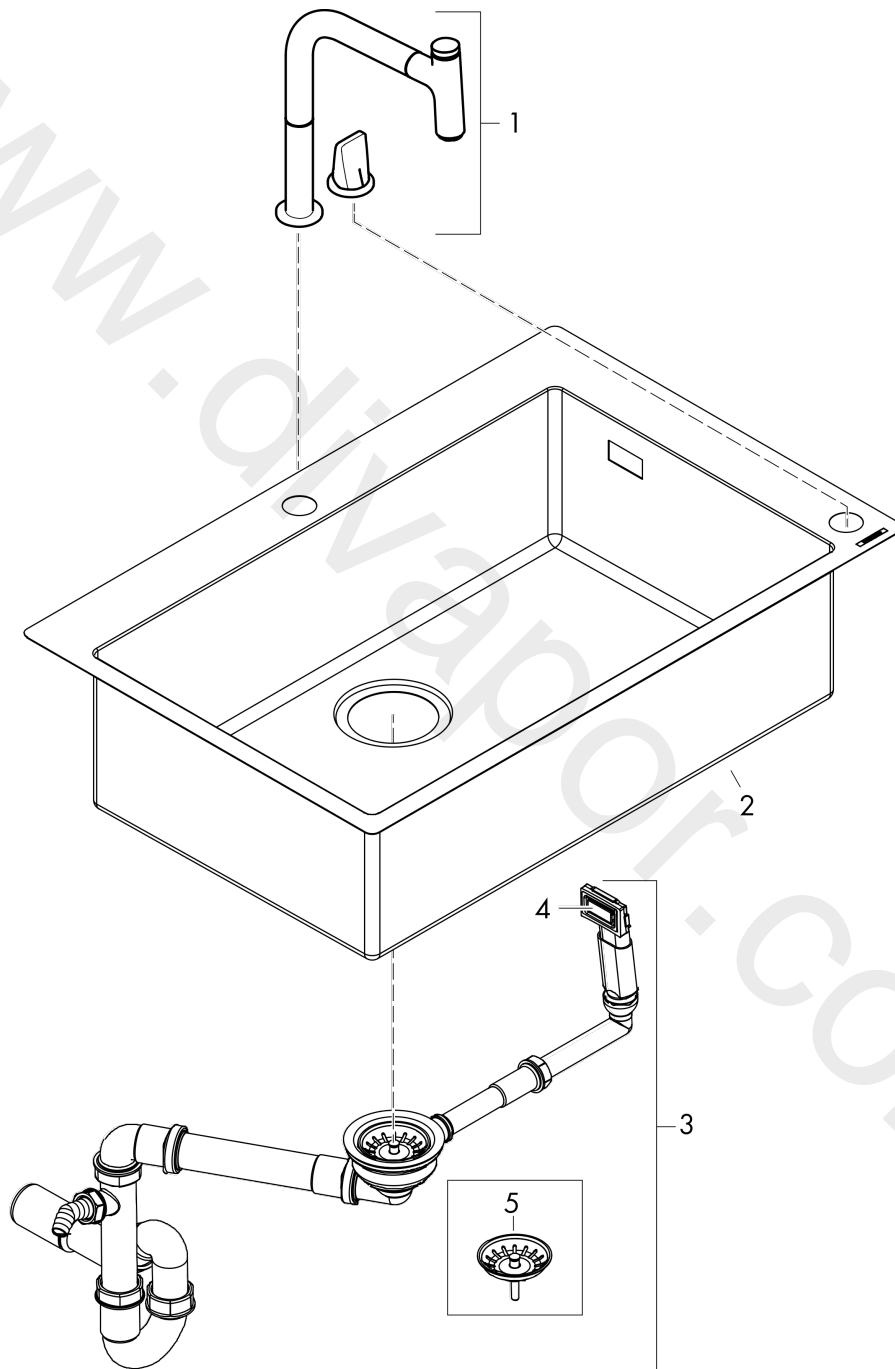

C71

C71-F660-08 Sink combi 660 Select

Surfaces: Article Number: 43202000

Exploded Drawing

Year of production: 04/17 - 08/20

**C71**

**C71-F660-08 Sink combi 660 Select**

Surfaces: Article Number: **43202000**

**Spare part list**

Year of production: **04/17 - 08/20**

<b>Pos.</b>	<b>Description</b>	<b>Article Number</b>	<b>Price</b>	<b>PU</b>
1	kitchen mixer	73804000	£ 910,00	1
2	waste	43921800	£ 67,00	1
3	cover	93514800	£ 3,30	1
4	plug	93471000	£ 51,00	1
a	mounting kit	92960000	£ 51,00	1
b	mounting kit	40950000	-	1
c	mounting kit	40951000	-	1