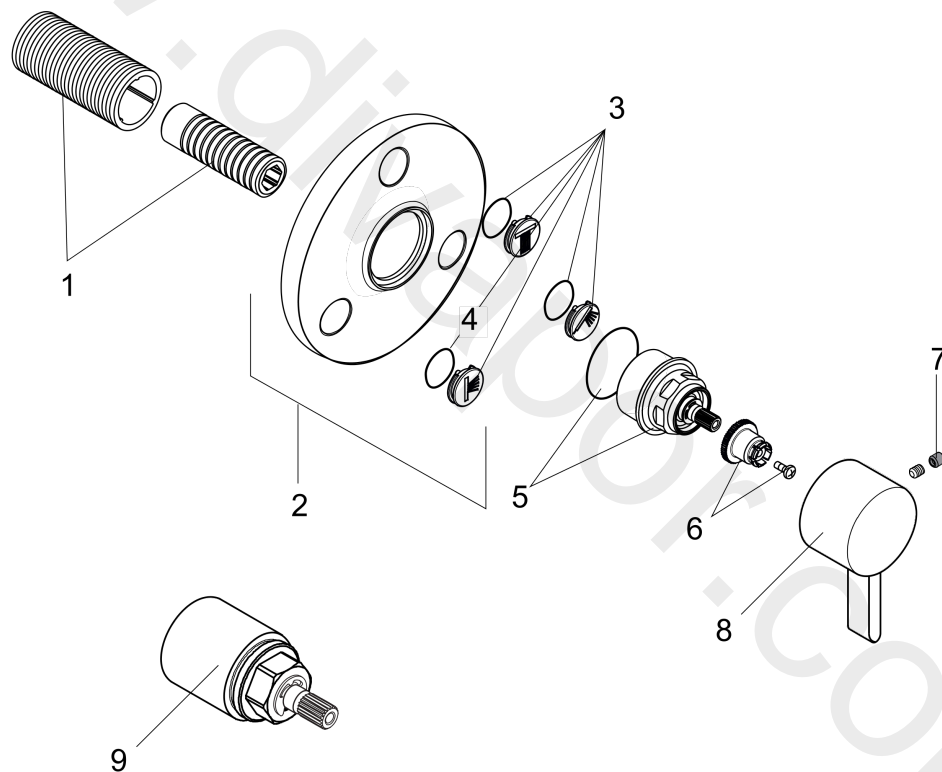

**Ecostat**  
**Shut-off/ diverter valve S Trio/ Quattro for concealed installation**  
Finish: **Chrome** Article Number: **04232000**

Description

Certificates / Sustainability

Product image

**EcoStat**  
**Shut-off/ diverter valve S Trio/ Quattro for concealed installation**  
 Finish: **Chrome** Article Number: **04232000**

**Exploded Drawing**

Year of production: >12/09

**Ecostat****Shut-off/ diverter valve S Trio/ Quattro for concealed installation**Finish: **Chrome** Article Number: **04232000****Spare part list**

Year of production: &gt;12/09

Pos.	Description	Article Number	Price	PU
1	fixing set	96392000	£ 35,00	1
2	escutcheon	95563000	£ 79,00	1
3	set of symbols	95238000	£ 25,00	1
4	O-ring 13x2	98128000	£ 3,30	1
5	nut	98677000	£ 35,00	1
6	handle fixing set	94184000	£ 6,10	1
7	screw cover	95181000	£ 3,30	1
8	handle	88774000	-	1
9	extension 25 mm	96370000	£ 84,00	1
a	base body	15984181	-	1
b	base body	15930181	-	1
c	base body	15936181	-	1