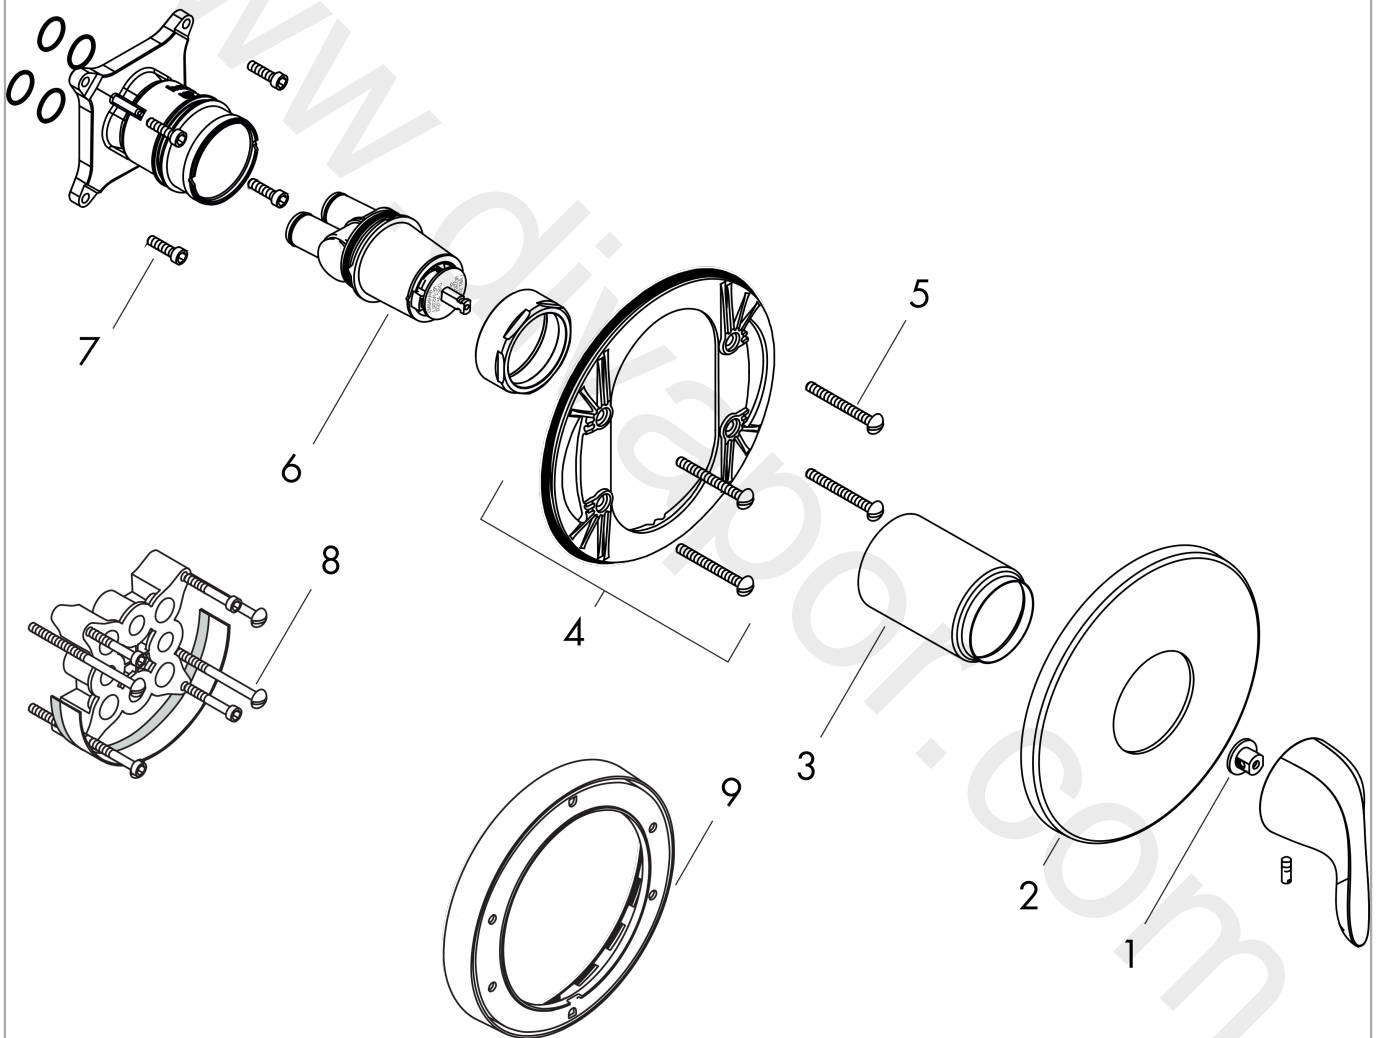

Single lever shower mixer E pressure balance for concealed installation

Surfaces: Article Number: **04228000**

Exploded Drawing

Year of production: **05/10 - 09/16**

Single lever shower mixer E pressure balance for concealed installation

Surfaces: Article Number: **04228000**

Spare part list

Year of production: **05/10 - 09/16**

Pos.	Description	Article Number	Price	PU
1	adapter for handle	92756000	£ 16,10	1
2	escutcheon	88760000	-	1
3	sleeve	88765000	-	1
4	sub plate	96447000	£ 51,00	1
5	set of fixing screws	96454000	£ 9,00	1
6	cartridge, assy	88727000	£ 62,05	1
7	set of screws	96525000	£ 9,00	1
8	extension 25 mm	13595000	£ 75,00	1
9	extension 22 mm (Ø 170 mm)	13596000	£ 72,00	1