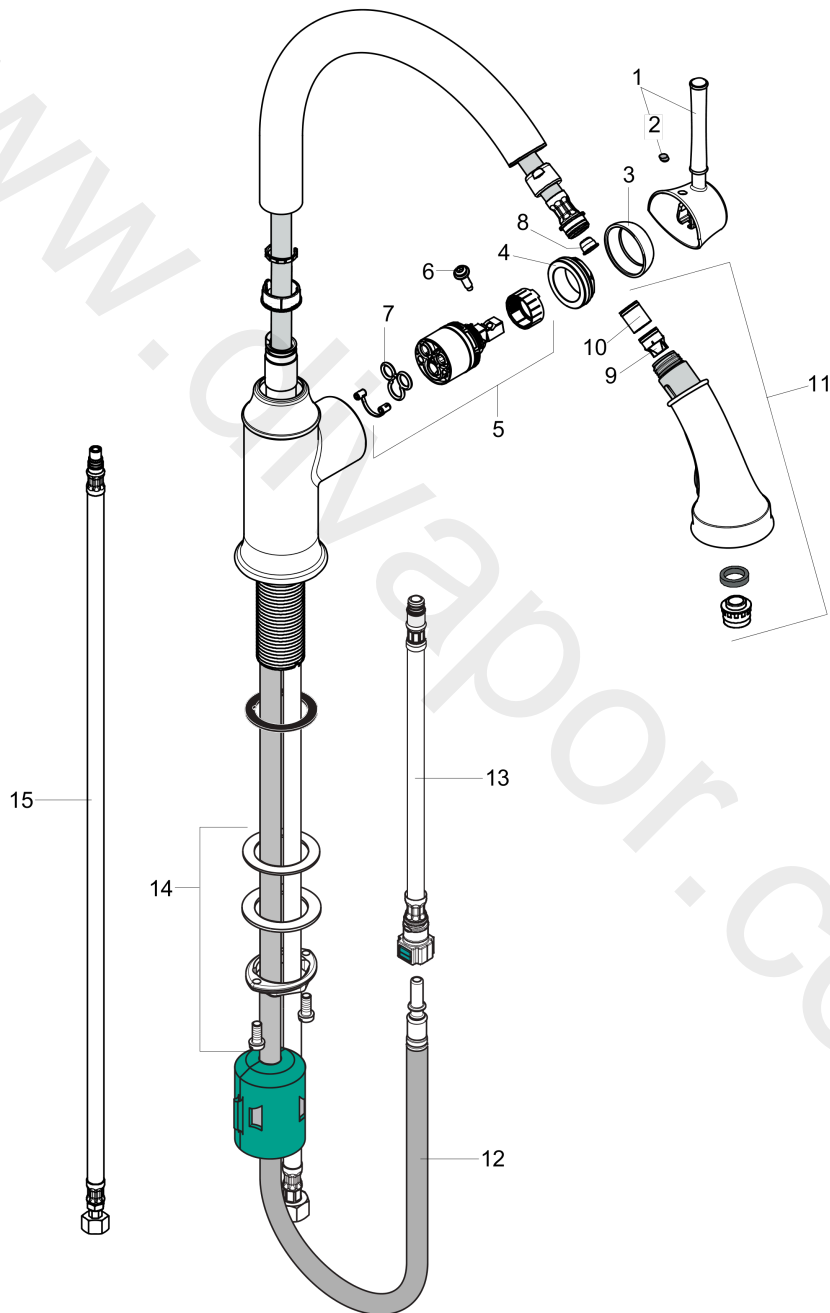

Talis C
Single lever kitchen mixer 240, pull-out spray, 2jet,
 Surfaces: Article Number: **04215670**

Exploded Drawing

Year of production: **07/20 - 10/20**

Talis C

Single lever kitchen mixer 240, pull-out spray, 2jet,

Surfaces: Article Number: **04215670**

Spare part list

Year of production: **07/20 - 10/20**

Pos.	Description	Article Number	Price	PU
1	handle	95900670	-	1
2	screw cover	96338000	£ 3,30	1
3	flange	95498670	£ 13,50	1
4	nut	97209000	£ 16,10	1
5	cartridge, assy	92730000	£ 35,00	1
6	locking screw for handle	95140000	£ 6,10	1
7	seal	95008000	£ 9,00	1
8	filter	97735000	£ 3,30	1
9	set of non return valves DW 15	97350000	£ 20,50	1
12	hose 1,50 m	88624000	-	1
13	connection hose 600 mm M10x1	95561000	£ 25,00	1
14	fixing set (Ø 34)	95049000	£ 16,10	1
15	connection hose 35½" M8x0,75 3/8"	96316001	-	1
a	spout cpl.	95897670	-	1
b	weight	98551000	£ 20,50	1