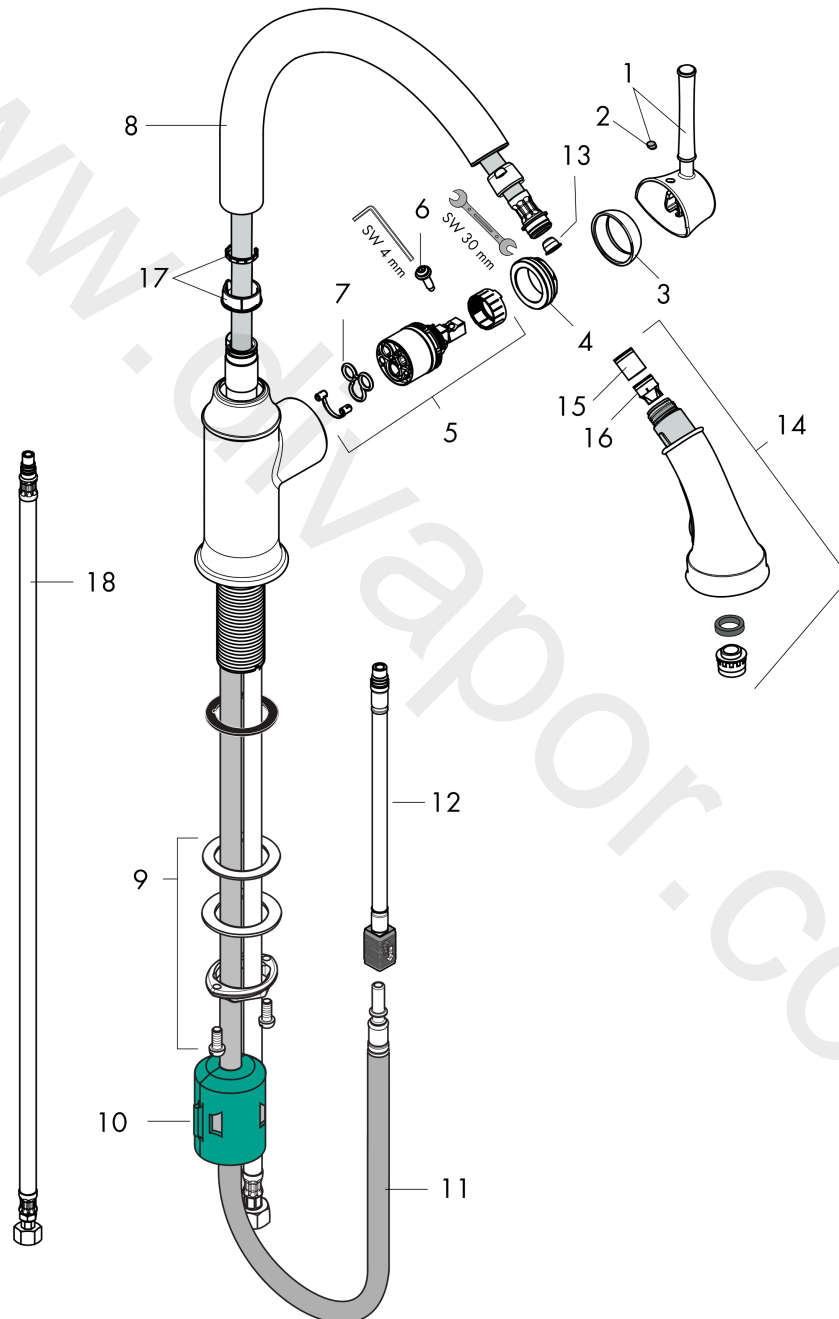

**Talis C**  
**Single lever kitchen mixer 240, pull-out spray, 2jet,**  
 Finish: **Matt Black** Article Number: **04215670**

**Description**

**product features**

- swivel range 150°
- with telescopic function (330 - 500 mm)
- normal spray, shower spray
- lockable shower spray, spray returns automatically through handle closing
- MagFit magnetic shower support
- quick connect hose
- maximum flow rate at 3 bar: 6,6 l/min
- ceramic cartridge
- connection type: G 3/8 connections
- temperature limitation adjustable
- integrated non-return valve
- suitable for continuous flow water heaters

**Technology**

**Product image**

**Talis C**  
**Single lever kitchen mixer 240, pull-out spray, 2jet,**  
 Finish: **Matt Black** Article Number: **04215670**

Exploded Drawing

Year of production: >11/20

**Talis C****Single lever kitchen mixer 240, pull-out spray, 2jet,**Finish: **Matt Black** Article Number: **04215670****Spare part list**

Year of production: &gt;11/20

Pos.	Description	Article Number	Price	PU
1	handle	95900670	-	1
2	screw cover	96338000	£ 3,30	1
3	flange	95498670	£ 13,50	1
4	nut	97209000	£ 16,10	1
5	cartridge, assy	92730000	£ 35,00	1
6	locking screw for handle	95140000	£ 6,10	1
7	seal	95008000	£ 9,00	1
8	spout cpl.	95897670	-	1
9	fixing set (Ø 34)	95049000	£ 16,10	1
10	weight	98551000	£ 20,50	1
11	hose 1,50 m	88624000	-	1
12	connection hose 600 mm M10x1	95561000	£ 25,00	1
13	filter	97735000	£ 3,30	1
16	set of non return valves DW 15	97350000	£ 20,50	1
18	connection hose 35½" M8x0,75 3/8"	96316001	-	1