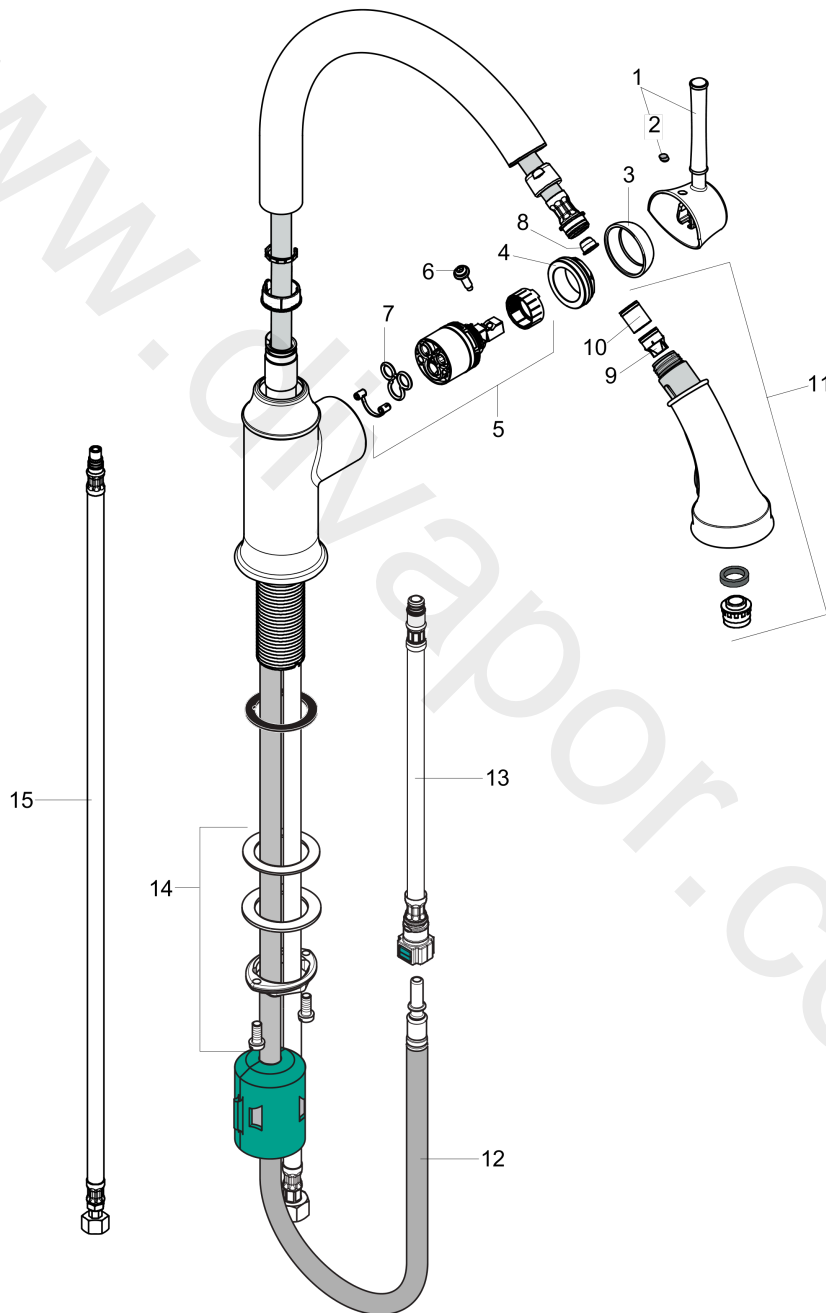

Talis C
Single lever kitchen mixer 240, pull-out spray, 2jet,
 Surfaces: Article Number: **04215250**

Exploded Drawing

Year of production: **01/20 - 10/20**

Talis C

Single lever kitchen mixer 240, pull-out spray, 2jet,

Surfaces: Article Number: **04215250**

Spare part list

Year of production: 01/20 - 10/20

Pos.	Description	Article Number	Price	PU
1	handle	95900250	-	1
2	screw cover	96338000	£ 3,30	1
3	flange	95498250	£ 13,50	1
4	nut	97209000	£ 16,10	1
5	cartridge, assy	92730000	£ 35,00	1
6	locking screw for handle	95140000	£ 6,10	1
7	seal	95008000	£ 9,00	1
8	filter	97735000	£ 3,30	1
9	set of non return valves DW 15	97350000	£ 20,50	1
12	hose 1,50 m	88624000	-	1
13	connection hose 600 mm M10x1	95561000	£ 25,00	1
14	fixing set (Ø 34)	95049000	£ 16,10	1
15	connection hose 35½" M8x0,75 3/8"	96316001	-	1
a	spout cpl.	95897250	-	1
b	weight	98551000	£ 20,50	1