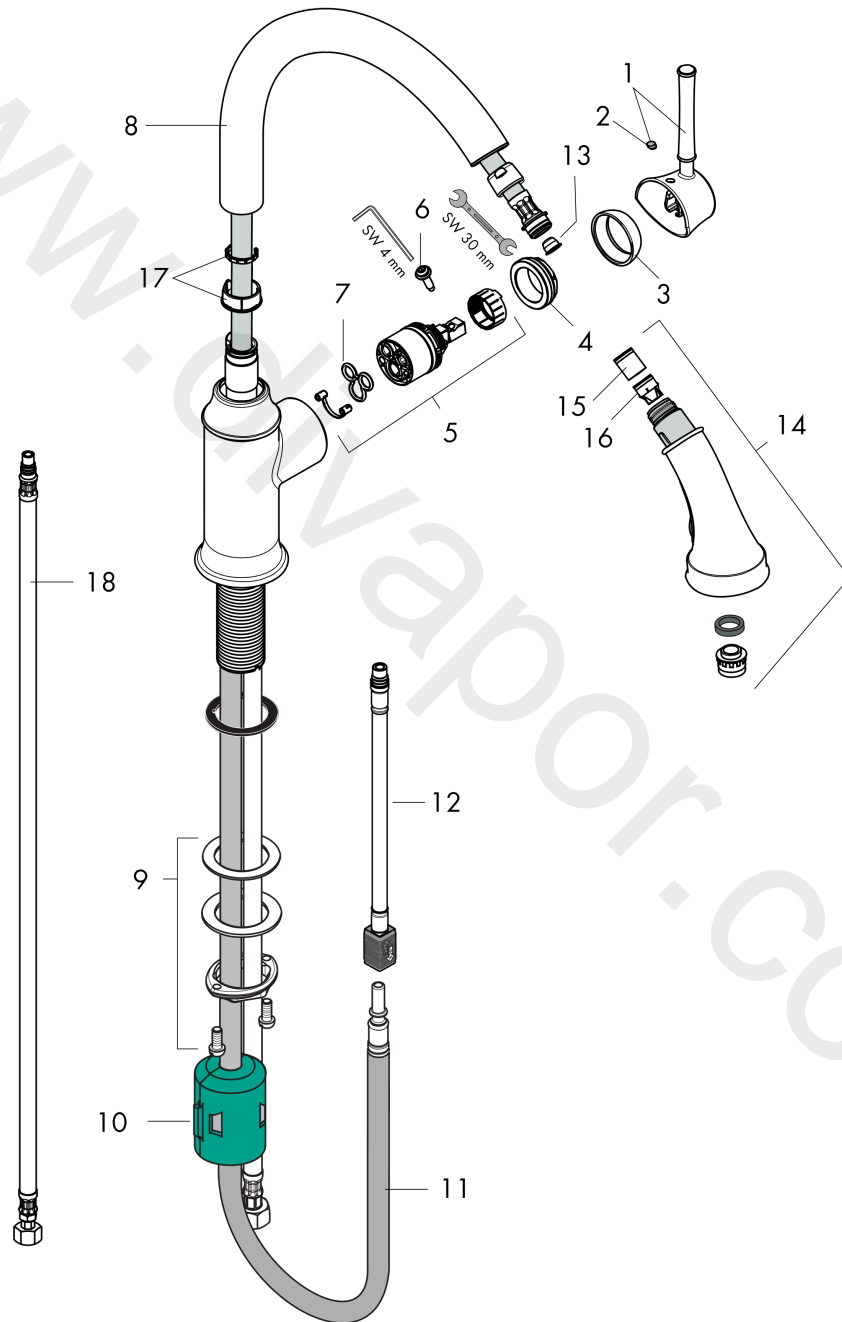

Talis C

Single lever kitchen mixer 240, pull-out spray, 2jet,
 Finish: **Brushed Gold Optic** Article Number: **04215250**

Description

product features

- swivel range 150°
- with telescopic function (330 - 500 mm)
- normal spray, shower spray
- lockable shower spray, spray returns automatically through handle closing
- MagFit magnetic shower support
- quick connect hose
- maximum flow rate at 3 bar: 6,6 l/min
- ceramic cartridge
- connection type: G 3/8 connections
- temperature limitation adjustable
- integrated non-return valve
- suitable for continuous flow water heaters

Technology

Product image

Talis C
Single lever kitchen mixer 240, pull-out spray, 2jet,
 Finish: **Brushed Gold Optic** Article Number: **04215250**

Exploded Drawing

Year of production: >11/20

Talis C

Single lever kitchen mixer 240, pull-out spray, 2jet,
Finish: **Brushed Gold Optic** Article Number: **04215250**

Spare part list

Year of production: >11/20

Pos.	Description	Article Number	Price	PU
1	handle	95900250	-	1
2	screw cover	96338000	£ 3,30	1
3	flange	95498250	£ 13,50	1
4	nut	97209000	£ 16,10	1
5	cartridge, assy	92730000	£ 35,00	1
6	locking screw for handle	95140000	£ 6,10	1
7	seal	95008000	£ 9,00	1
8	spout cpl.	95897250	-	1
9	fixing set (Ø 34)	95049000	£ 16,10	1
10	weight	98551000	£ 20,50	1
11	hose 1,50 m	88624000	-	1
12	connection hose 600 mm M10x1	95561000	£ 25,00	1
13	filter	97735000	£ 3,30	1
16	set of non return valves DW 15	97350000	£ 20,50	1
18	connection hose 35½" M8x0,75 3/8"	96316001	-	1