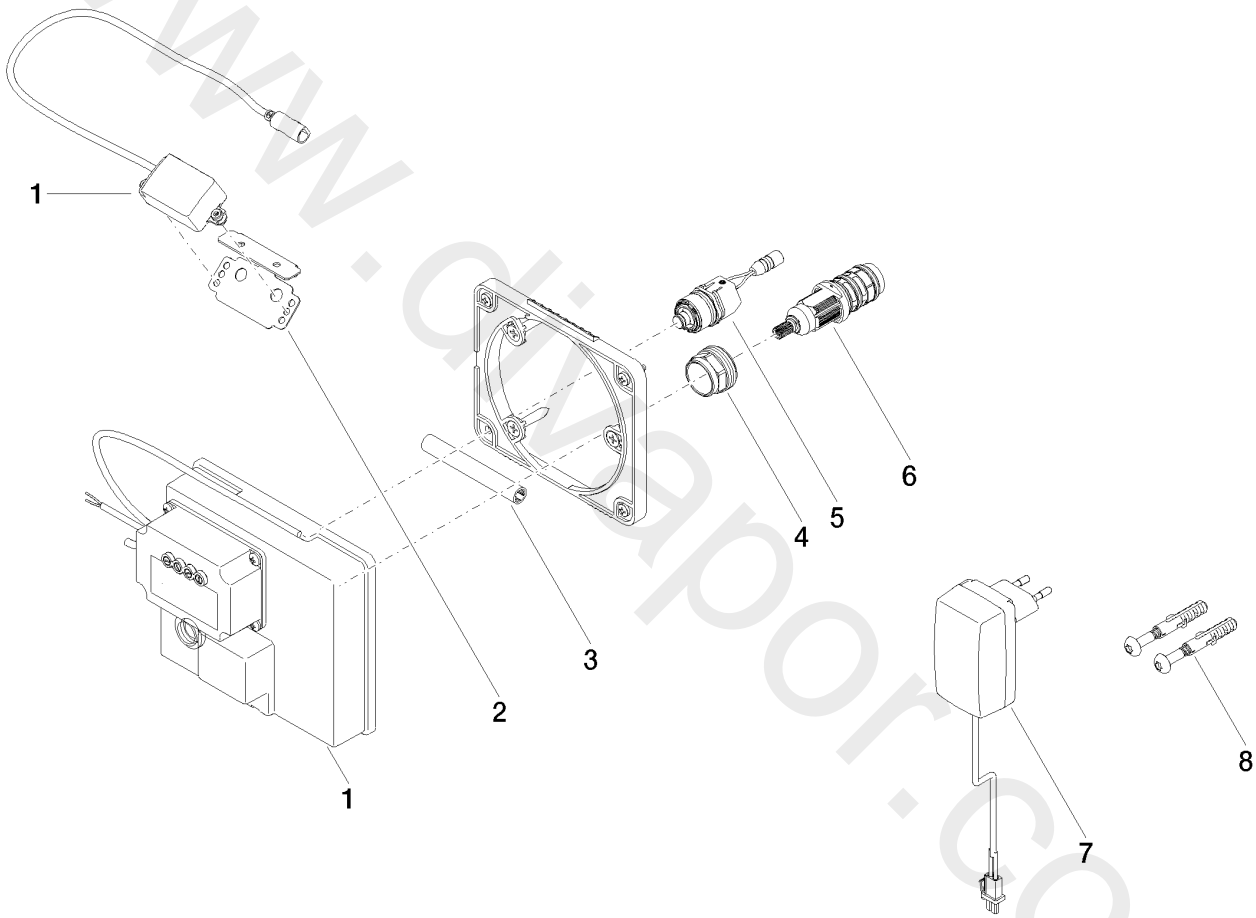

Sink - CYO

eSET Touchfree Lavatory faucet with temperature adjustment -

Article number: 42 765 970 90

Date of manufacture from 5/19/2021

Sink - CYO

eSET Touchfree Lavatory faucet with temperature adjustment -

Article number: 42 765 970 90

Date of manufacture from 5/19/2021

Spare parts list

Position	Number of units	Item Number	Spare part	Lead time
1	1	90 10 01 177 00 90	electronic accessories	2
2	1	90 17 20 199 00 90	holder	2
3	1	09 23 01 124 90	sleeve	2
4	1	09 23 10 129 90	nut	2
5	1	04 30 50 079 00 90	valve	2
6	1	90 15 02 013 00 90	cartridge	2
7	1	04 10 01 246 00 90	electronic accessories	2
8	1	04 30 31 024 01 90	fixing set	2