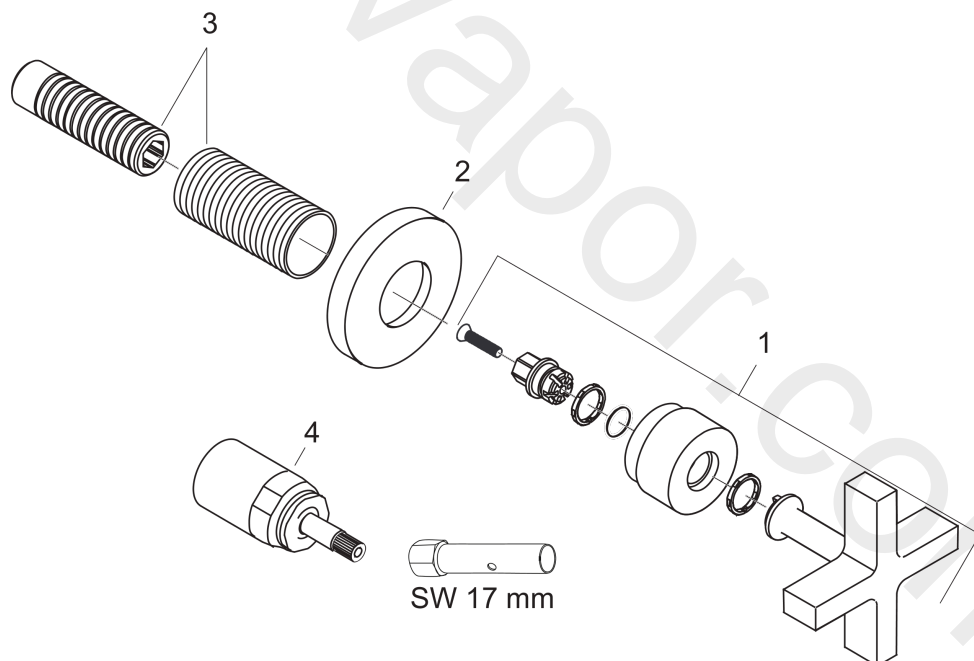

AXOR Citterio
Shut-off valve for concealed installation with cross handle
Surfaces: Article Number: **39965000**

Exploded Drawing

Year of production: **04/03 - 01/11**

AXOR Citterio
Shut-off valve for concealed installation with cross handle
 Surfaces: Article Number: **39965000**

Spare part list

Year of production: **04/03 - 01/11**

Pos.		Article Number	Price	PU
1	handle	39295000	£ 110,00	1
2	escutcheon Ø 66 mm	94353000	£ 35,00	1
3	fixing set	96392000	£ 35,00	1
4	extension 25 mm	96370000	£ 84,00	1
a	concealed items DN20 (¾")	15970180	£ 138,00	1
b	concealed items ½"	15973180	£ 130,00	1
c	concealed items ½"	15974180	£ 133,00	1