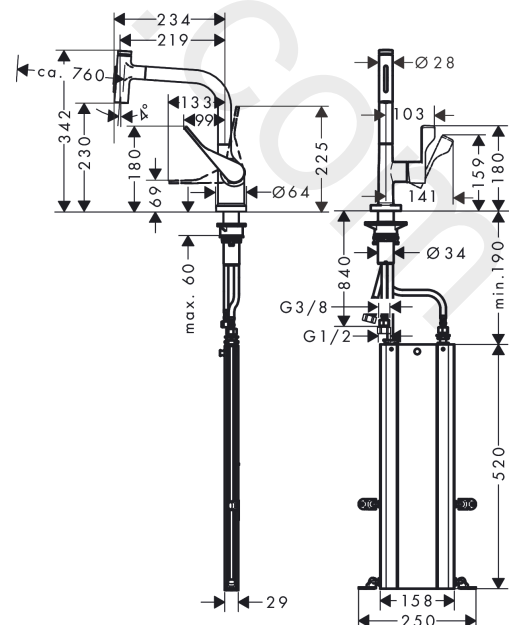

AXOR Citterio

Single lever kitchen mixer Select 230 2jet with pull-out spray and sBox 2 ticks

Finish: **Stainless Steel Finish** Article Number: **39867809**

product features

- consists of: single lever kitchen mixer, hose box
- ComfortZone 230
- l-spout
- swivel range adjustable in 2 steps to 110° or 150°
- laminar spray, shower spray
- lockable shower spray, spray returns through pressing spray diverter and spray returns automatically through handle closing
- Select button for a comfortable start/stop of the water flow
- MagFit magnetic shower support
- connection dimension: DN15
- ceramic cartridge
- connection type: G ½ connections
- integrated non-return valve
- not suitable for continuous flow water heaters
- sBox for quiet, smooth and protected hose guidance in the cabinet, under the countertop
- extension length up to 76 cm

Technology

Product image

Scale drawing

AXOR Citterio
Single lever kitchen mixer Select 230 2jet with pull-out spray and sBox 2 ticks
 Finish: **Stainless Steel Finish** Article Number: **39867809**

Flowchart

AXOR Citterio
Single lever kitchen mixer Select 230 2jet with pull-out spray and sBox 2 ticks
 Finish: **Stainless Steel Finish** Article Number: **39867809**

Exploded Drawing

Year of production: >04/20

AXOR Citterio
Single lever kitchen mixer Select 230 2jet with pull-out spray and sBox 2 ticks
Finish: **Stainless Steel Finish** Article Number: **39867809**

Spare part list

Year of production: >04/20

Pos.		Article Number	Price	PU
a	Grease	90920000	£ 16,10	1