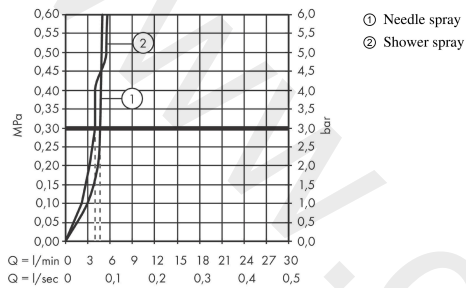

Technology

Product image

Scale drawing

AXOR Citterio
Single lever kitchen mixer Select 230 2jet with pull-out spray and sBox 2 ticks
 Finish: **Stainless Steel Finish** Article Number: **39867809**

Flowchart