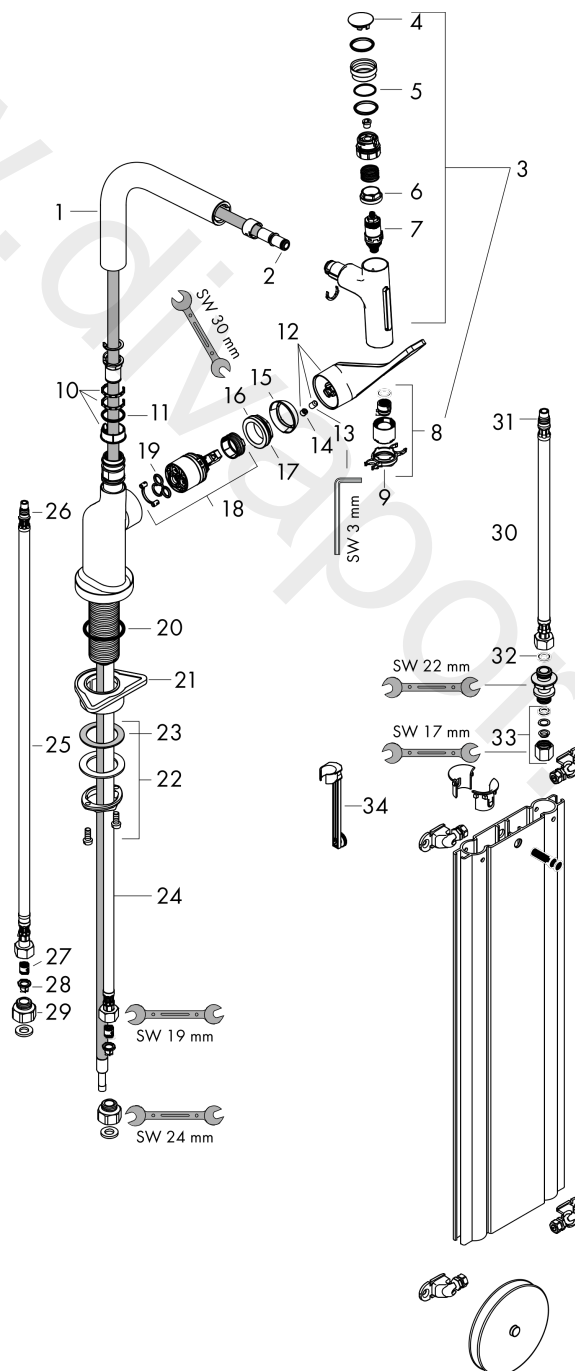

Technology

Product image

Scale drawing

AXOR Citterio
Single lever kitchen mixer Select 230 2jet with pull-out spray and sBox 2 ticks
 Finish: **Stainless Steel Finish** Article Number: **39867809**

Flowchart

AXOR Citterio

Single lever kitchen mixer Select 230 2jet with pull-out spray and sBox 2 ticks

Finish: **Stainless Steel Finish** Article Number: **39867809**

Spare part list

Year of production: >04/20

Pos.		Article Number	Price	PU
1	spout cpl.	92583800	£ 137,00	1
2	O-ring 8x2	98112000	£ 3,30	1
3	handspray	93410809	-	1
4	cover	92566880	£ 20,50	1
5	O-Ring 14x1,5	98201000	£ 3,30	1
6	nut	92567000	£ 20,50	1
7	shut off unit	98463000	£ 51,00	1
8	spray former	93342000	£ 51,00	1
9	service tool	95910000	£ 9,00	1
10	set of lever collars	98365000	£ 9,00	1
11	O-ring 21x2,5	98211000	£ 3,30	1
12	-	39861800	£ 1.221,96	1
13	hollow set screw M6x10 DIN 916	96029000	£ 3,30	1
14	screw cover	96338000	£ 3,30	1
15	flange	98603800	£ 43,00	1
16	nut	96461000	£ 35,00	1
17	O-Ring 32x2	98193000	£ 3,30	1
18	cartridge, assy	92730000	£ 35,00	1
19	seal	95008000	£ 9,00	1
20	O-ring 40x3	92634000	£ 3,30	1
21	support	97523000	£ 6,10	1
22	fixing set (Ø 34)	95049000	£ 16,10	1
23	lever collar	97548000	£ 3,30	1
24	hose	93191000	£ 96,00	1
25	connection hose 900 mm M8x0,75 G3/8	95372000	£ 35,00	1
26	O-ring 7x1,5	98422000	£ 3,30	1
27	non return valve DW 10	96456000	£ 9,00	1
28	filter packing	95291000	£ 13,30	1
29	set of adapters	93395000	£ 25,00	1
30	connection hose 450 mm M10x1 G3/8	96507000	£ 43,00	1
31	O-ring 8x1,75	97827000	£ 3,30	1
32	sealing set	95581000	£ 6,10	1
33	squeezing connection	96099000	£ 9,00	1
34	extension set	43333000	-	1