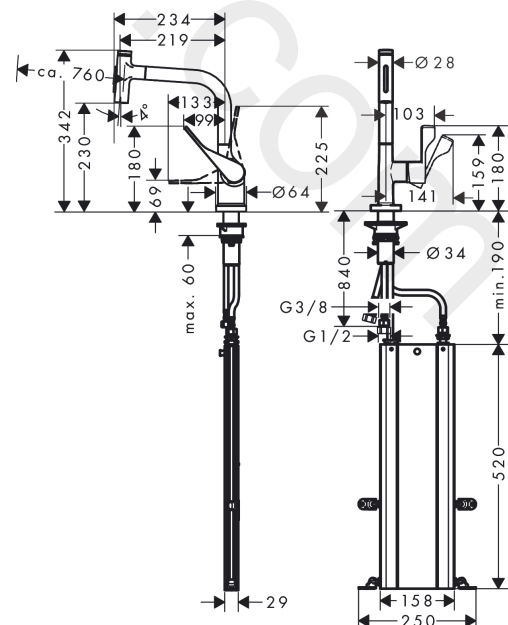

AXOR Citterio

Single lever kitchen mixer Select 230 2jet with pull-out spray and sBox 2 ticks

Finish: **Chrome** Article Number: **39867009**

product features

- consists of: single lever kitchen mixer, hose box
- ComfortZone 230
- l-spout
- swivel range adjustable in 2 steps to 110° or 150°
- laminar spray, shower spray
- lockable shower spray, spray returns through pressing spray diverter and spray returns automatically through handle closing
- Select button for a comfortable start/stop of the water flow
- MagFit magnetic shower support
- connection dimension: DN15
- ceramic cartridge
- connection type: G ½ connections
- integrated non-return valve
- not suitable for continuous flow water heaters
- sBox for quiet, smooth and protected hose guidance in the cabinet, under the countertop
- extension length up to 76 cm

Technology

Product image

Scale drawing

AXOR Citterio
Single lever kitchen mixer Select 230 2jet with pull-out spray and sBox 2 ticks
 Finish: **Chrome** Article Number: **39867009**

Flowchart

AXOR Citterio
Single lever kitchen mixer Select 230 2jet with pull-out spray and sBox 2 ticks
 Finish: **Chrome** Article Number: **39867009**

Exploded Drawing

Year of production: >04/20

AXOR Citterio

Single lever kitchen mixer Select 230 2jet with pull-out spray and sBox 2 ticks

Finish: **Chrome** Article Number: **39867009**

Spare part list

Year of production: >04/20

AXOR Citterio
Single lever kitchen mixer Select 230 2jet with pull-out spray and sBox 2 ticks
Finish: **Chrome** Article Number: **39867009**

Spare part list

Year of production: >04/20

Pos.		Article Number	Price	PU
a	Grease	90920000	£ 16,10	1