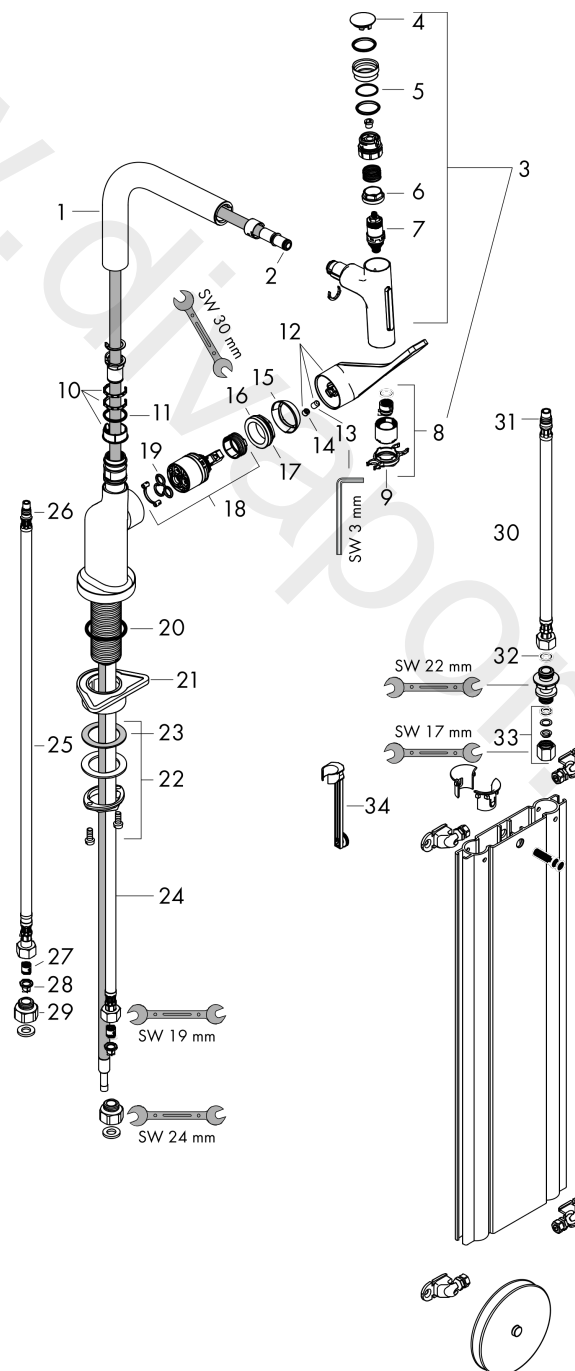

Exploded Drawing

Year of production: >04/20

AXOR Citterio

Single lever kitchen mixer Select 230 2jet with pull-out spray and sBox 2 ticks

Finish: **Chrome** Article Number: **39867009**

Spare part list

Year of production: >04/20

Pos.		Article Number	Price	PU
1	spout cpl.	92583000	£ 79,00	1
2	O-ring 8x2	98112000	£ 3,30	1
3	handspray	93410009	-	1
4	cover	92566000	£ 16,10	1
5	O-Ring 14x1,5	98201000	£ 3,30	1
6	nut	92567000	£ 20,50	1
7	shut off unit	98463000	£ 51,00	1
8	spray former	93342000	£ 51,00	1
9	service tool	95910000	£ 9,00	1
10	set of lever collars	98365000	£ 9,00	1
11	O-ring 21x2,5	98211000	£ 3,30	1
12	-	39861000	£ 940,00	1
13	hollow set screw M6x10 DIN 916	96029000	£ 3,30	1
14	screw cover	96338000	£ 3,30	1
15	flange	98603000	£ 25,00	1
16	nut	96461000	£ 35,00	1
17	O-Ring 32x2	98193000	£ 3,30	1
18	cartridge, assy	92730000	£ 35,00	1
19	seal	95008000	£ 9,00	1
20	O-ring 40x3	92634000	£ 3,30	1
21	support	97523000	£ 6,10	1
22	fixing set (Ø 34)	95049000	£ 16,10	1
23	lever collar	97548000	£ 3,30	1
24	hose	93191000	£ 96,00	1
25	connection hose 900 mm M8x0,75 G3/8	95372000	£ 35,00	1
26	O-ring 7x1,5	98422000	£ 3,30	1
27	non return valve DW 10	96456000	£ 9,00	1
28	filter packing	95291000	£ 13,30	1
29	set of adapters	93395000	£ 25,00	1
30	connection hose 450 mm M10x1 G3/8	96507000	£ 43,00	1
31	O-ring 8x1,75	97827000	£ 3,30	1
32	sealing set	95581000	£ 6,10	1
33	squeezing connection	96099000	£ 9,00	1
34	extension set	43333000	-	1

AXOR Citterio
Single lever kitchen mixer Select 230 2jet with pull-out spray and sBox 2 ticks
Finish: **Chrome** Article Number: **39867009**

Spare part list

Year of production: >04/20

Pos.		Article Number	Price	PU
a	Grease	90920000	£ 16,10	1