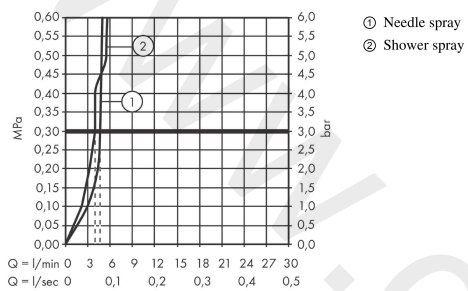

AXOR Citterio

Single lever kitchen mixer Select 230 2jet with pull-out spray and sBox 2 ticks

Finish: **Chrome** Article Number: **39867009**

product features

- consists of: single lever kitchen mixer, hose box
- ComfortZone 230
- l-spout
- swivel range adjustable in 2 steps to 110° or 150°
- laminar spray, shower spray
- lockable shower spray, spray returns through pressing spray diverter and spray returns automatically through handle closing
- Select button for a comfortable start/stop of the water flow
- MagFit magnetic shower support
- connection dimension: DN15
- ceramic cartridge
- connection type: G ½ connections
- integrated non-return valve
- not suitable for continuous flow water heaters
- sBox for quiet, smooth and protected hose guidance in the cabinet, under the countertop
- extension length up to 76 cm

Technology

Product image

Scale drawing

AXOR Citterio
Single lever kitchen mixer Select 230 2jet with pull-out spray and sBox 2 ticks
 Finish: **Chrome** Article Number: **39867009**

Flowchart

AXOR Citterio
Single lever kitchen mixer Select 230 2jet with pull-out spray and sBox 2 ticks
 Finish: **Chrome** Article Number: **39867009**