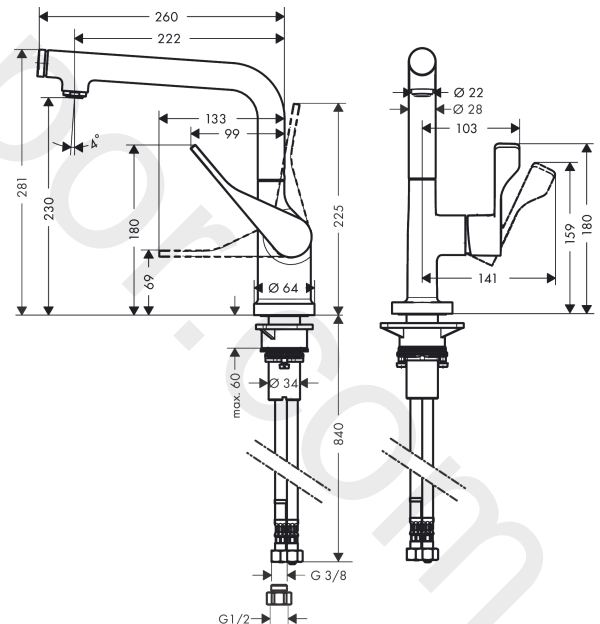

Scale drawing