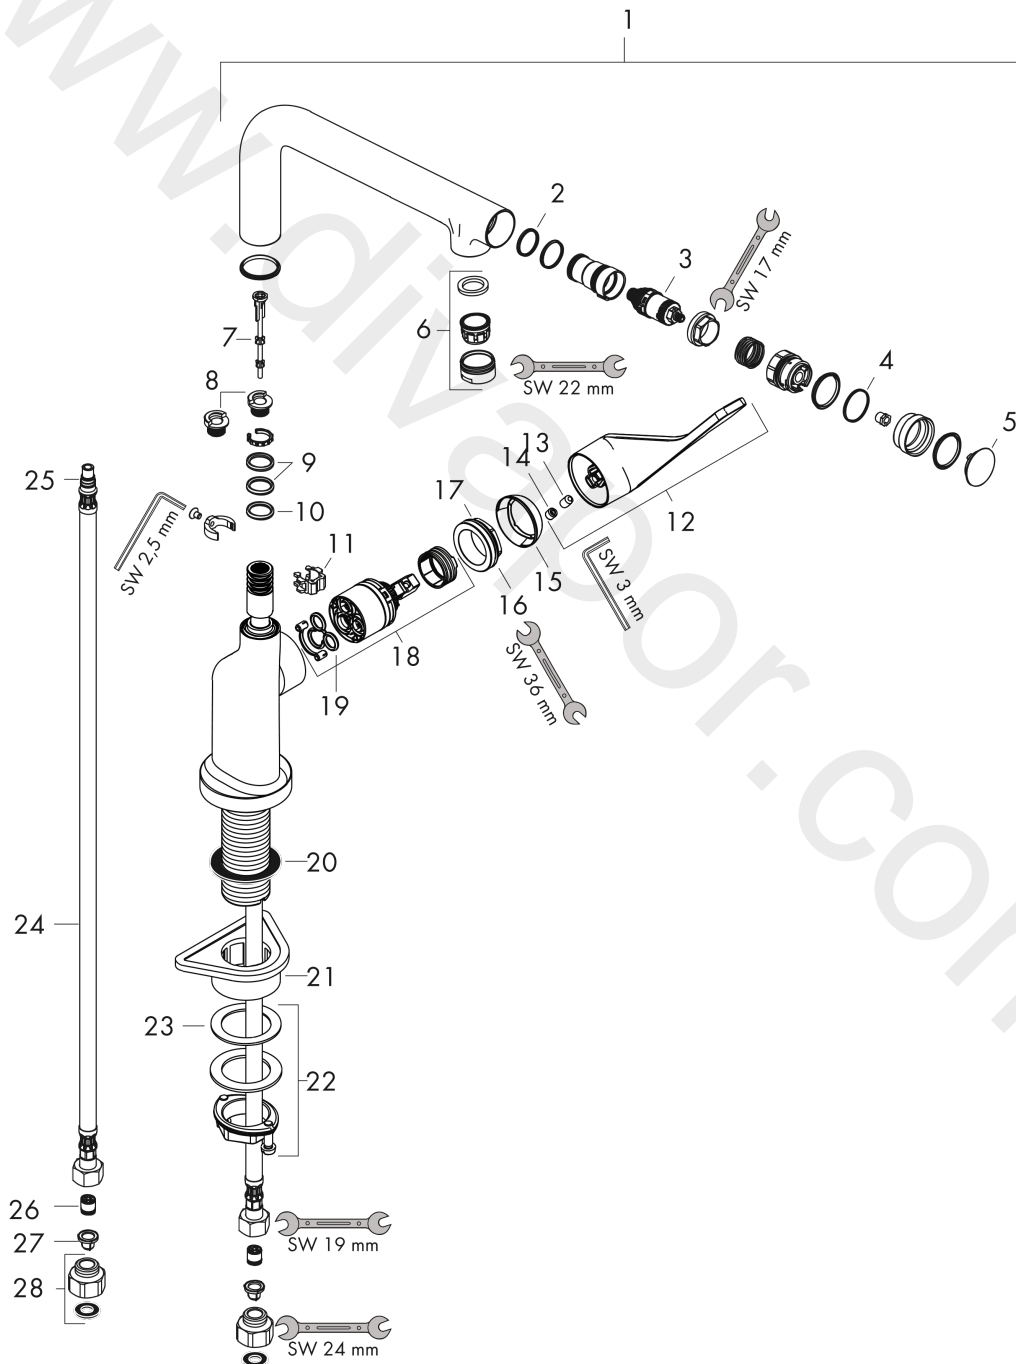

Exploded Drawing

Year of production: >04/20

AXOR Citterio
Single lever kitchen mixer Select 230 with swivel spout 2 ticks
 Finish: **Chrome** Article Number: **39866009**

Spare part list

Year of production: >04/20

| Pos. | | Article Number | Price | PU |
|------|-------------------------------------|----------------|----------|----|
| 1 | spout cpl. | 92695000 | £ 370,00 | 1 |
| 2 | O-ring 17x1,5 | 98137000 | £ 3,30 | 1 |
| 3 | shut off unit | 98463000 | £ 51,00 | 1 |
| 4 | O-ring 19x1,5 | 95962000 | £ 3,30 | 1 |
| 5 | cover | 92566000 | £ 16,10 | 1 |
| 6 | aerator M24x1 | 98453000 | £ 20,50 | 1 |
| 7 | tappet | 92505000 | £ 6,10 | 1 |
| 8 | set of locating rings (110° / 150°) | 98486000 | £ 16,10 | 1 |
| 9 | O-Ring 14x2,5 | 98189000 | £ 3,30 | 1 |
| 10 | O-ring 11x3 | 92481000 | £ 3,30 | 1 |
| 11 | axialring | 97558000 | £ 3,30 | 1 |
| 12 | handle | 39891000 | £ 110,00 | 1 |
| 13 | hollow set screw M6x10 DIN 916 | 96029000 | £ 3,30 | 1 |
| 14 | screw cover | 96338000 | £ 3,30 | 1 |
| 15 | flange | 98603000 | £ 25,00 | 1 |
| 16 | nut | 96461000 | £ 35,00 | 1 |
| 17 | O-Ring 32x2 | 98193000 | £ 3,30 | 1 |
| 18 | cartridge, assy | 95646001 | £ 96,00 | 1 |
| 19 | seal | 95008000 | £ 9,00 | 1 |
| 20 | sealing washer | 97825000 | £ 3,30 | 1 |
| 21 | support | 97523000 | £ 6,10 | 1 |
| 22 | fixing set (Ø 34) | 95049000 | £ 16,10 | 1 |
| 23 | lever collar | 97548000 | £ 3,30 | 1 |
| 24 | connection hose 900 mm M8x0,75 G3/8 | 95372000 | £ 35,00 | 1 |
| 25 | O-ring 7x1,5 | 98422000 | £ 3,30 | 1 |
| 26 | non return valve DW 10 | 96456000 | £ 9,00 | 1 |
| 27 | filter packing | 95291000 | £ 13,30 | 1 |
| 28 | set of adapters | 93395000 | £ 25,00 | 1 |
| a | Grease | 90920000 | £ 16,10 | 1 |