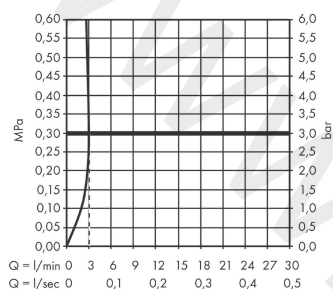

Technology

Product image

Scale drawing

AXOR Citterio
Single lever kitchen mixer Select 230 with swivel spout 2 ticks
Finish: **Chrome** Article Number: **39866009**

Flowchart

AXOR Citterio
Single lever kitchen mixer Select 230 with swivel spout 2 ticks
 Finish: **Chrome** Article Number: **39866009**