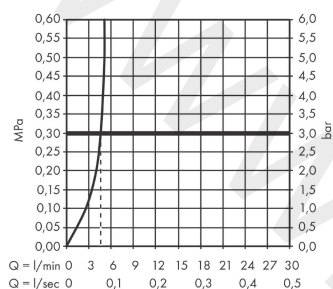

AXOR Citterio
Single lever kitchen mixer 230 with pull-out spout Eco
Finish: **Matt Black** Article Number: **39864670**

Flowchart

AXOR Citterio
Single lever kitchen mixer 230 with pull-out spout Eco
 Finish: **Matt Black** Article Number: **39864670**