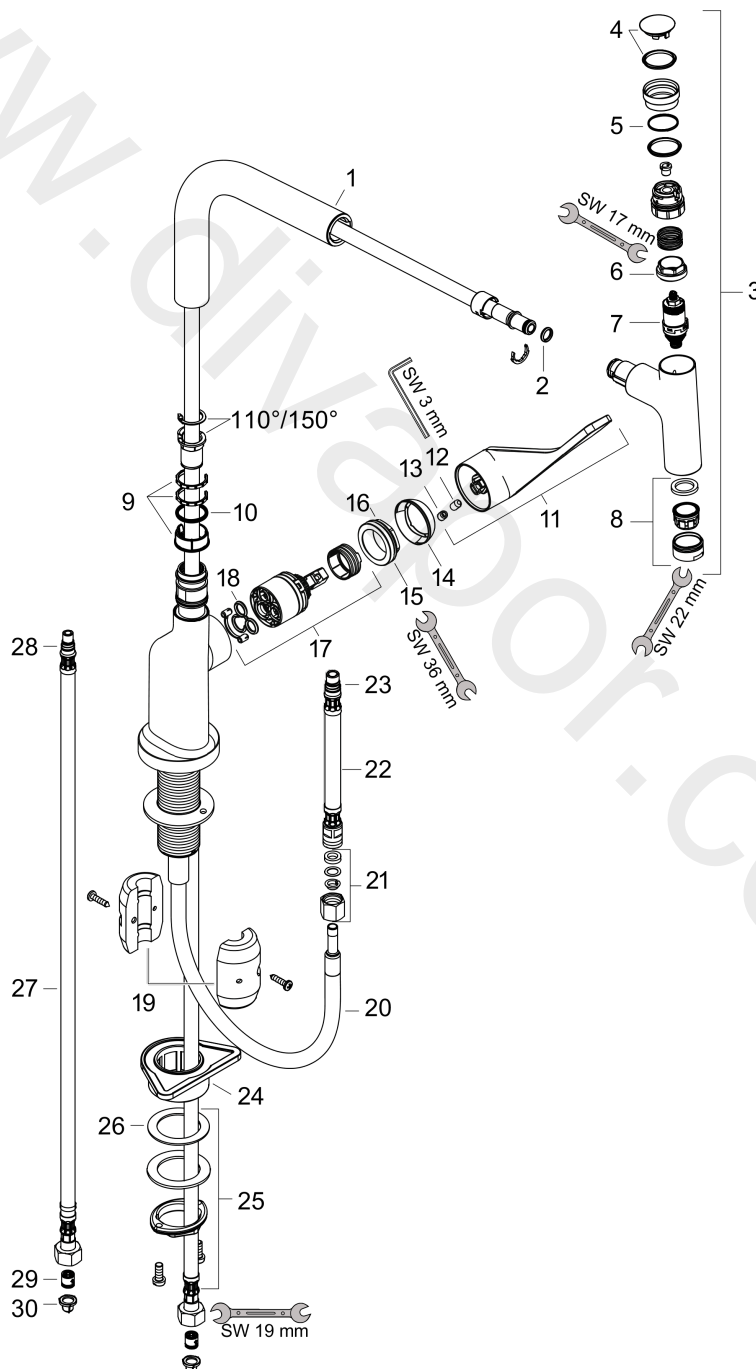

AXOR Citterio
Single lever kitchen mixer 230 with pull-out spout Eco
Finish: **Matt Black** Article Number: **39864670**

Flowchart

AXOR Citterio
Single lever kitchen mixer 230 with pull-out spout Eco
 Finish: **Matt Black** Article Number: **39864670**

Exploded Drawing

Year of production: >10/20

AXOR Citterio
Single lever kitchen mixer 230 with pull-out spout Eco
 Finish: **Matt Black** Article Number: **39864670**

Spare part list

Year of production: >10/20

Pos.		Article Number	Price	PU
1	spout cpl.	92583670	£ 118,00	1
2	O-ring 8x2	98112000	£ 3,30	1
3	handspray	92570670	-	1
4	cover	92566670	£ 25,00	1
5	O-ring 19x1,5	95962000	£ 3,30	1
6	nut	92567000	£ 20,50	1
7	shut off unit	98463000	£ 51,00	1
8	aerator M24x1 (5 l/min)	13185670	£ 33,00	1
9	set of lever collars	98365000	£ 9,00	1
10	O-ring 21x2,5	98211000	£ 3,30	1
11	handle	39891670	£ 163,00	1
12	hollow set screw M6x10 DIN 916	96029000	£ 3,30	1
13	screw cover	96338000	£ 3,30	1
14	flange	98603670	£ 37,50	1
15	nut	96461000	£ 35,00	1
16	O-Ring 32x2	98193000	£ 3,30	1
17	cartridge, assy	95646001	£ 96,00	1
18	seal	95008000	£ 9,00	1
19	weight	92500000	£ 43,00	1
20	hose 1,50 m	92569000	£ 79,00	1
21	squeezing connection	96099000	£ 9,00	1
22	connection hose 600 mm M10x1	92568000	£ 64,00	1
23	O-ring 8x1,75	97827000	£ 3,30	1
24	support	97523000	£ 6,10	1
25	fixing set (Ø 34)	95049000	£ 16,10	1
26	lever collar	97548000	£ 3,30	1
27	connection hose 900 mm M8x0,75 G3/8	95372000	£ 35,00	1
28	O-ring 7x1,5	98422000	£ 3,30	1
29	non return valve DW 10	96456000	£ 9,00	1
30	filter packing	95291000	£ 13,30	1
a	Grease	90920000	£ 16,10	1