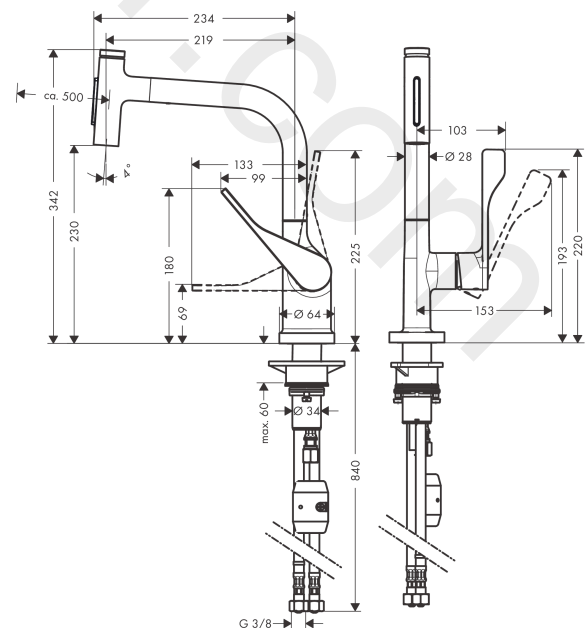

Scale drawing