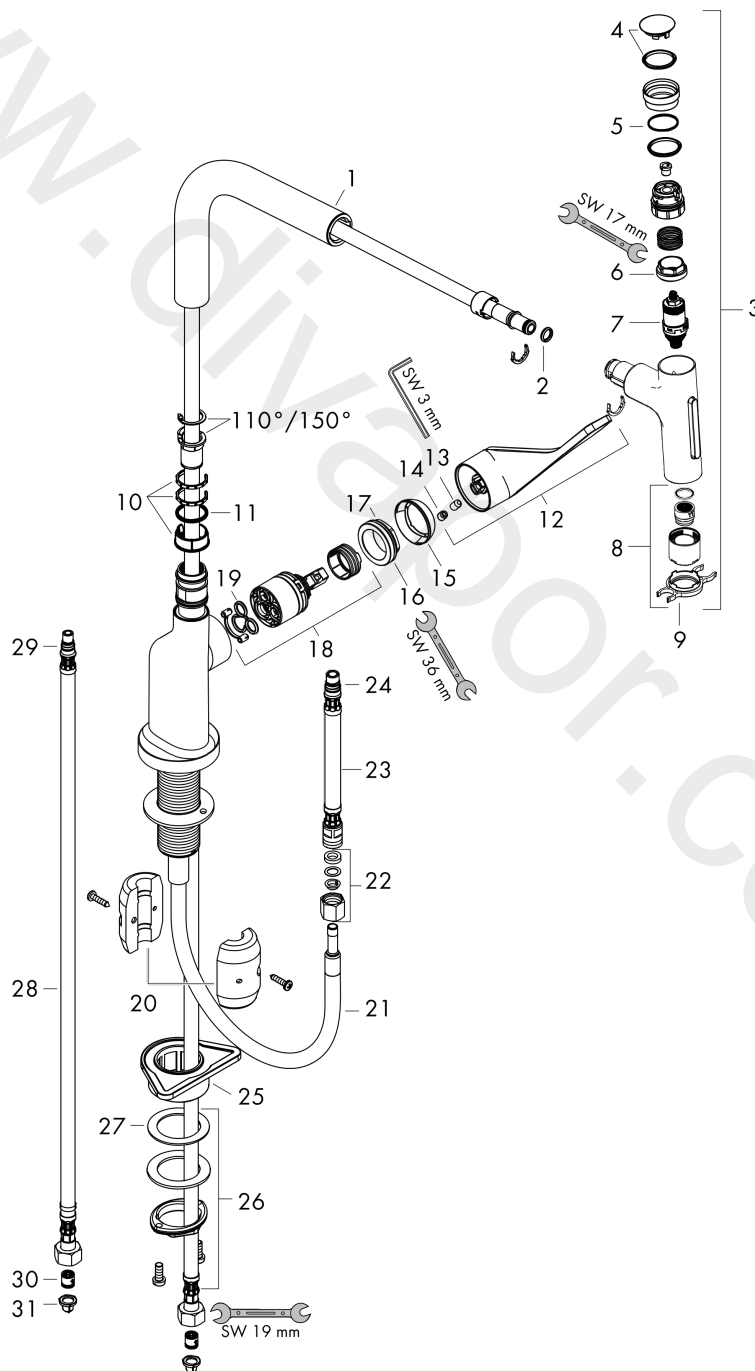

Flowchart

AXOR Citterio
Single lever kitchen mixer Select 230 2jet with pull-out spray
 Finish: **Stainless Steel Finish** Article Number: **39863800**

Exploded Drawing

Year of production: >10/19

AXOR Citterio
Single lever kitchen mixer Select 230 2jet with pull-out spray
 Finish: **Stainless Steel Finish** Article Number: **39863800**

Spare part list

Year of production: >10/19

Pos.		Article Number	Price	PU
1	spout cpl.	92583800	£ 137,00	1
2	O-ring 8x2	98112000	£ 3,30	1
3	handspray	93410800	£ 420,00	1
4	cover	92566880	£ 20,50	1
5	O-Ring 14x1,5	98201000	£ 3,30	1
6	nut	92567000	£ 20,50	1
7	shut off unit	98463000	£ 51,00	1
8	spray former	93342000	£ 51,00	1
9	service tool	95910000	£ 9,00	1
10	set of lever collars	98365000	£ 9,00	1
11	O-ring 21x2,5	98211000	£ 3,30	1
12	handle	39891800	£ 173,00	1
13	hollow set screw M6x10 DIN 916	96029000	£ 3,30	1
14	screw cover	96338000	£ 3,30	1
15	flange	98603800	£ 43,00	1
16	nut	96461000	£ 35,00	1
17	O-Ring 32x2	98193000	£ 3,30	1
18	cartridge, assy	92730000	£ 35,00	1
19	seal	95008000	£ 9,00	1
20	weight	92500000	£ 43,00	1
21	hose 1,50 m	92569000	£ 79,00	1
22	squeezing connection	96099000	£ 9,00	1
23	connection hose 600 mm M10x1	92568000	£ 64,00	1
24	O-ring 8x1,75	97827000	£ 3,30	1
25	support	97523000	£ 6,10	1
26	fixing set (Ø 34)	95049000	£ 16,10	1
27	lever collar	97548000	£ 3,30	1
28	connection hose 900 mm M8x0,75 G3/8	95372000	£ 35,00	1
29	O-ring 7x1,5	98422000	£ 3,30	1
30	non return valve DW 10	96456000	£ 9,00	1
31	filter packing	95291000	£ 13,30	1
a	Grease	90920000	£ 16,10	1