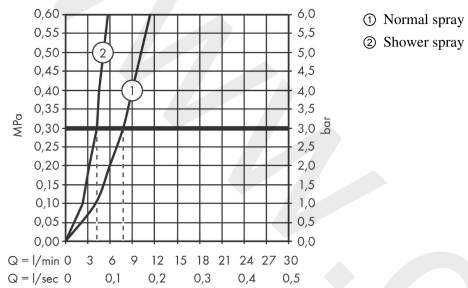

AXOR Citterio
Single lever kitchen mixer Select 230 2jet with pull-out spray
Finish: **Stainless Steel Finish** Article Number: **39863800**

Flowchart