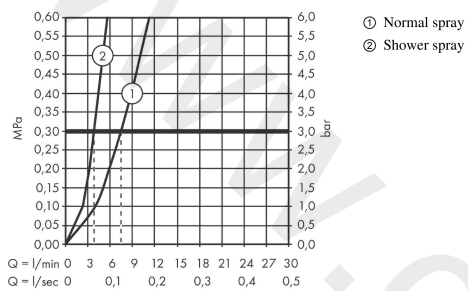

AXOR Citterio
Single lever kitchen mixer Select 230 2jet with pull-out spray
 Finish: **Chrome** Article Number: **39863007**

product features

- ComfortZone 230
- I-spout
- swivel range adjustable in 2 steps to 110° or 150°
- laminar spray, shower spray
- lockable shower spray, spray returns through pressing spray diverter and spray returns automatically through handle closing
- Select button for a comfortable start/stop of the water flow
- MagFit magnetic shower support
- quick connect hose
- connection dimension: DN15
- maximum flow rate at 3 bar: 5,6 l/min
- ceramic cartridge
- connection type: G ½ connections
- integrated non-return valve
- suitable for continuous flow water heaters
- extension length up to 50 cm
- tap hole with Ø 35 mm required

Technology

Product image

Scale drawing

AXOR Citterio
Single lever kitchen mixer Select 230 2jet with pull-out spray
 Finish: **Chrome** Article Number: **39863007**

Flowchart

AXOR Citterio
Single lever kitchen mixer Select 230 2jet with pull-out spray
 Finish: **Chrome** Article Number: **39863007**