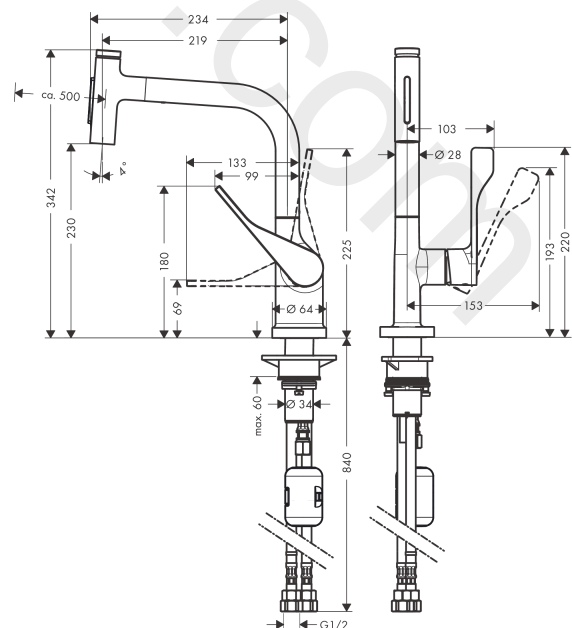

Scale drawing