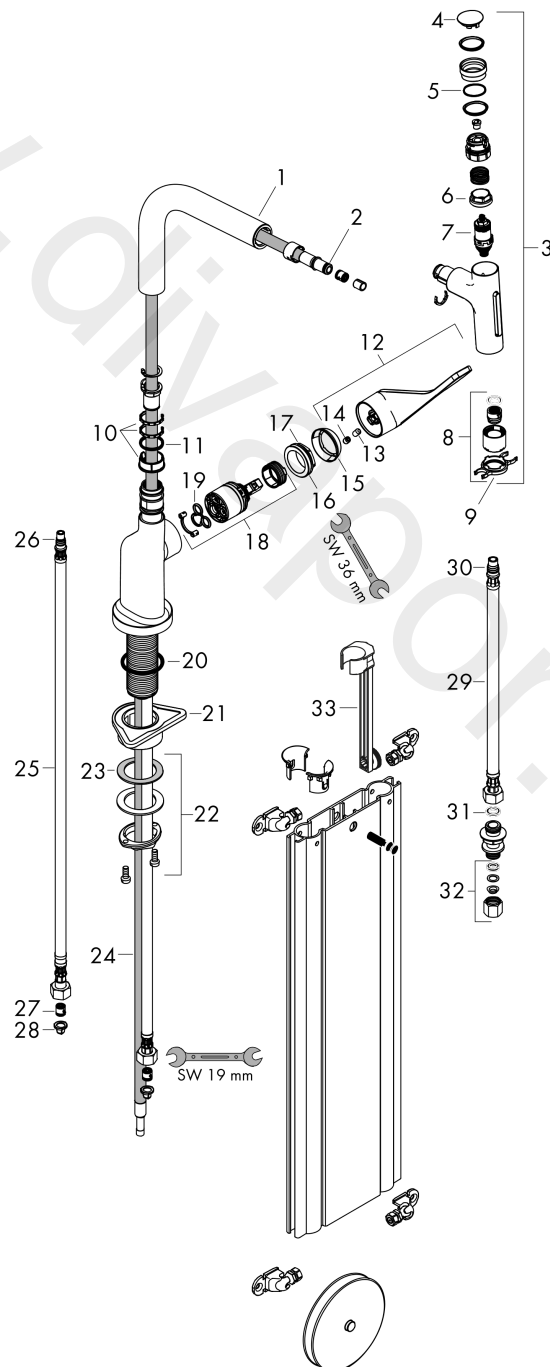

Quick Clean

Quick Clean

Quick Clean

Quick Clean

AXOR Citterio
Single lever kitchen mixer Select 230 2jet with pull-out spray and sBox
 Finish: **Stainless Steel Finish** Article Number: **39862800**

Exploded Drawing

Year of production: >01/19

AXOR Citterio
Single lever kitchen mixer Select 230 2jet with pull-out spray and sBox
 Finish: **Stainless Steel Finish** Article Number: **39862800**

Spare part list

Year of production: >01/19

Pos.		Article Number	Price	PU
1	spout cpl.	92583000	£ 79,00	1
2	O-ring 8x2	98112000	£ 3,30	1
3	handspray	93410800	£ 420,00	1
4	cover	92566800	£ 25,00	1
5	O-Ring 14x1,5	98201000	£ 3,30	1
6	nut	92567000	£ 20,50	1
7	shut off unit	98463000	£ 51,00	1
8	spray former	93342000	£ 51,00	1
9	service tool	95910000	£ 9,00	1
10	set of lever collars	98365000	£ 9,00	1
11	O-ring 21x2,5	98211000	£ 3,30	1
12	-	39861800	£ 1.221,96	1
13	hollow set screw M6x10 DIN 916	96029000	£ 3,30	1
14	screw cover	96338000	£ 3,30	1
15	flange	98603800	£ 43,00	1
16	nut	96461000	£ 35,00	1
17	O-Ring 32x2	98193000	£ 3,30	1
18	cartridge, assy	92730000	£ 35,00	1
19	seal	95008000	£ 9,00	1
20	O-ring 40x3	92634000	£ 3,30	1
21	support	97523000	£ 6,10	1
22	fixing set (Ø 34)	95049000	£ 16,10	1
23	lever collar	97548000	£ 3,30	1
24	hose	93191000	£ 96,00	1
25	connection hose 900 mm M8x0,75 G3/8	95372000	£ 35,00	1
26	O-ring 7x1,5	98422000	£ 3,30	1
27	non return valve DW 10	96456000	£ 9,00	1
28	filter packing	95291000	£ 13,30	1
29	connection hose 450 mm M10x1 G3/8	96507000	£ 43,00	1
30	O-ring 8x1,75	97827000	£ 3,30	1
31	sealing set	95581000	£ 6,10	1
32	squeezing connection	96099000	£ 9,00	1
33	extension set	43333000	-	1
a	Grease	90920000	£ 16,10	1