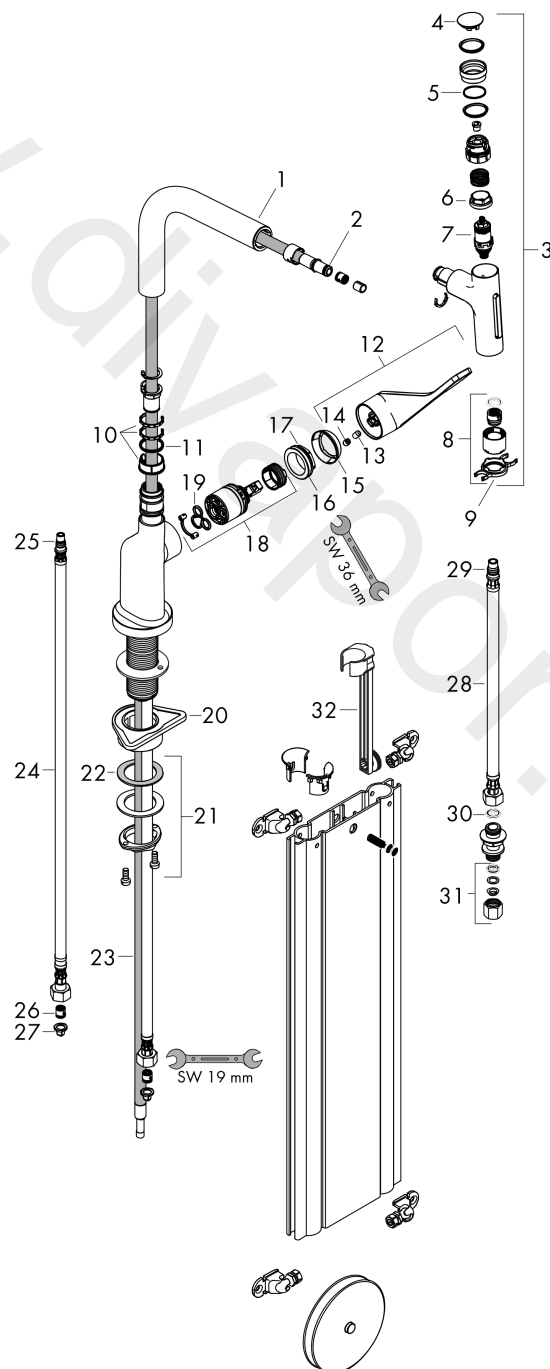

AXOR Citterio
Single lever kitchen mixer Select 230 2jet with pull-out spray and sBox
Finish: **Matt Black** Article Number: **39862670**

Exploded Drawing

Year of production: >04/22

AXOR Citterio
Single lever kitchen mixer Select 230 2jet with pull-out spray and sBox
Finish: **Matt Black** Article Number: **39862670**

Spare part list

Year of production: >04/22

Pos.		Article Number	Price	PU
1	spout cpl.	92583670	£ 118,00	1
2	O-ring 8x2	98112000	£ 3,30	1
3	handspray	93410670	-	1
4	cover	92566670	£ 25,00	1
5	O-Ring 14x1,5	98201000	£ 3,30	1
6	nut	92567000	£ 20,50	1
7	shut off unit	98463000	£ 51,00	1
8	spray former	93342000	£ 51,00	1
9	service tool	95910000	£ 9,00	1
10	set of lever collars	98365000	£ 9,00	1
11	O-ring 21x2,5	98211000	£ 3,30	1
12	-	39861670	£ 1.221,96	1
13	hollow set screw M6x10 DIN 916	96029000	£ 3,30	1
14	screw cover	96338000	£ 3,30	1
15	flange	98603000	£ 25,00	1
16	nut	96461000	£ 35,00	1
17	O-Ring 32x2	98193000	£ 3,30	1
18	cartridge, assy	92730000	£ 35,00	1
19	seal	95008000	£ 9,00	1
20	support	97523000	£ 6,10	1
21	fixing set (Ø 34)	95049000	£ 16,10	1
22	lever collar	97548000	£ 3,30	1
23	hose	93188000	£ 137,00	1
24	connection hose 900 mm M8x0,75 G3/8	95372000	£ 35,00	1
25	O-ring 7x1,5	98422000	£ 3,30	1
26	non return valve DW 10	96456000	£ 9,00	1
27	filter packing	95291000	£ 13,30	1
28	connection hose 450 mm M10x1 G3/8	96507000	£ 43,00	1
29	O-ring 8x1,75	97827000	£ 3,30	1
30	sealing set	95581000	£ 6,10	1
31	squeezing connection	96099000	£ 9,00	1
32	extension set	43333000	-	1
a	Grease	90920000	£ 16,10	1