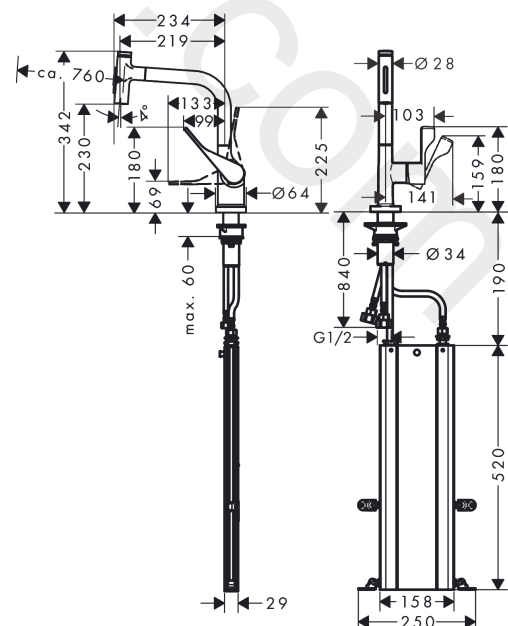

AXOR Citterio
Single lever kitchen mixer 230 with pull-out spray, sBox
 Finish: **Chrome** Article Number: **39862007**

product features

- ComfortZone 220
- I-spout
- swivel range adjustable in 2 steps to 110° or 150°
- shower spray, laminar spray
- lockable shower spray, spray returns automatically through handle closing
- Select button for a comfortable start/stop of the water flow
- MagFit magnetic shower support
- connection dimension: DN15
- maximum flow rate at 3 bar: 6,1 l/min
- ceramic cartridge
- connection type: G ½ connections
- integrated non-return valve
- suitable for continuous flow water heaters
- sBox for quiet, smooth and protected hose guidance in the cabinet, under the countertop
- extension length up to 76 cm
- tap hole with Ø 35 mm required

Technology

Product image

Scale drawing

AXOR Citterio
Single lever kitchen mixer 230 with pull-out spray, sBox
Finish: **Chrome** Article Number: **39862007**

Flowchart

AXOR Citterio
Single lever kitchen mixer 230 with pull-out spray, sBox
 Finish: **Chrome** Article Number: **39862007**

Exploded Drawing

Year of production: >10/19

AXOR Citterio
Single lever kitchen mixer 230 with pull-out spray, sBox
 Finish: **Chrome** Article Number: **39862007**

Spare part list

Year of production: >10/19