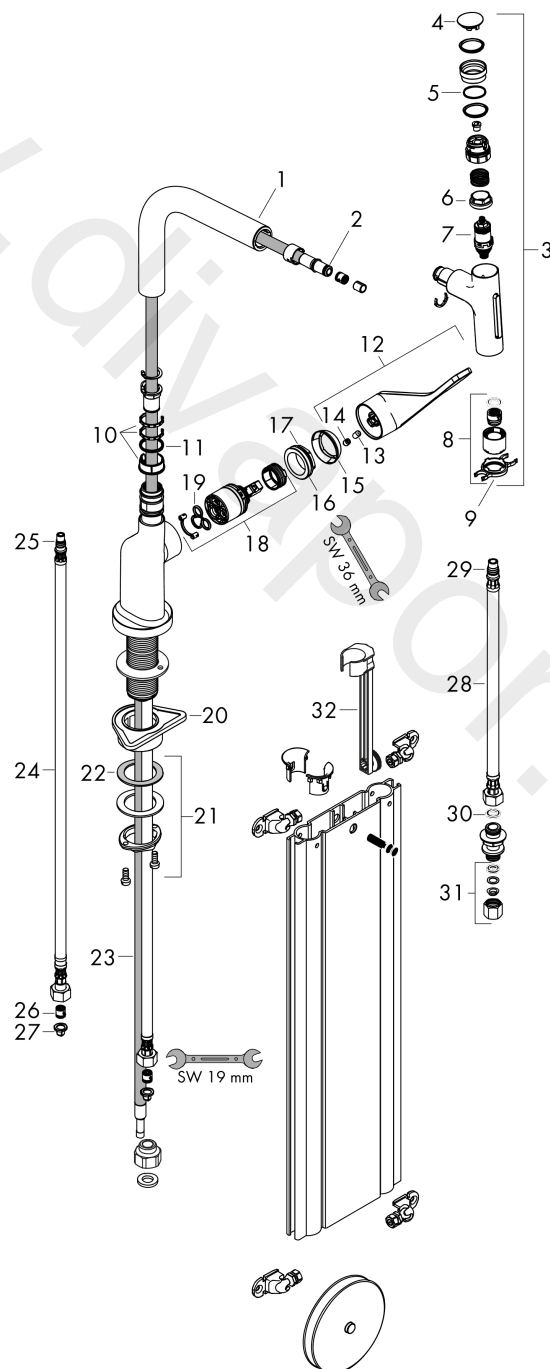

Exploded Drawing

Year of production: >10/19

AXOR Citterio
Single lever kitchen mixer 230 with pull-out spray, sBox
 Finish: **Chrome** Article Number: **39862007**

Spare part list

Year of production: >10/19

| Pos. | | Article Number | Price | PU |
|------|-------------------------------------|----------------|----------|----|
| 1 | spout cpl. | 92583000 | £ 79,00 | 1 |
| 2 | O-ring 8x2 | 98112000 | £ 3,30 | 1 |
| 3 | handspray | 93410000 | £ 224,00 | 1 |
| 4 | cover | 92566000 | £ 16,10 | 1 |
| 5 | O-Ring 14x1,5 | 98201000 | £ 3,30 | 1 |
| 6 | nut | 92567000 | £ 20,50 | 1 |
| 7 | shut off unit | 98463000 | £ 51,00 | 1 |
| 8 | spray former | 93342000 | £ 51,00 | 1 |
| 9 | service tool | 95910000 | £ 9,00 | 1 |
| 10 | set of lever collars | 98365000 | £ 9,00 | 1 |
| 11 | O-ring 21x2,5 | 98211000 | £ 3,30 | 1 |
| 12 | - | 39861000 | £ 940,00 | 1 |
| 13 | hollow set screw M6x10 DIN 916 | 96029000 | £ 3,30 | 1 |
| 14 | screw cover | 96338000 | £ 3,30 | 1 |
| 15 | flange | 98603000 | £ 25,00 | 1 |
| 16 | nut | 96461000 | £ 35,00 | 1 |
| 17 | O-Ring 32x2 | 98193000 | £ 3,30 | 1 |
| 18 | cartridge, assy | 92730000 | £ 35,00 | 1 |
| 19 | seal | 95008000 | £ 9,00 | 1 |
| 20 | support | 97523000 | £ 6,10 | 1 |
| 21 | fixing set (Ø 34) | 95049000 | £ 16,10 | 1 |
| 22 | lever collar | 97548000 | £ 3,30 | 1 |
| 23 | hose | 93188000 | £ 137,00 | 1 |
| 24 | connection hose 900 mm M8x0,75 G3/8 | 95372000 | £ 35,00 | 1 |
| 25 | O-ring 7x1,5 | 98422000 | £ 3,30 | 1 |
| 26 | non return valve DW 10 | 96456000 | £ 9,00 | 1 |
| 27 | filter packing | 95291000 | £ 13,30 | 1 |
| 28 | connection hose 450 mm M10x1 G3/8 | 96507000 | £ 43,00 | 1 |
| 29 | O-ring 8x1,75 | 97827000 | £ 3,30 | 1 |
| 30 | seal | 98058000 | £ 3,30 | 1 |
| 31 | squeezing connection | 96099000 | £ 9,00 | 1 |
| 32 | extension set | 43333000 | £ 30,00 | 1 |
| a | Grease | 90920000 | £ 16,10 | 1 |