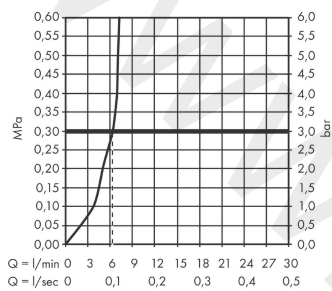

AXOR Citterio
Single lever kitchen mixer 230 with pull-out spray, sBox
Finish: **Chrome** Article Number: **39862007**

Flowchart