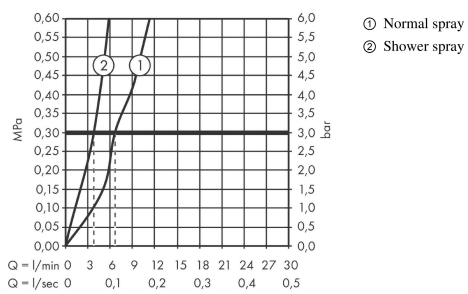

AXOR Citterio
Single lever kitchen mixer Select 230 2jet with pull-out spray and sBox
Finish: **Chrome** Article Number: **39862000**

Product image

Scale drawing

Flowchart