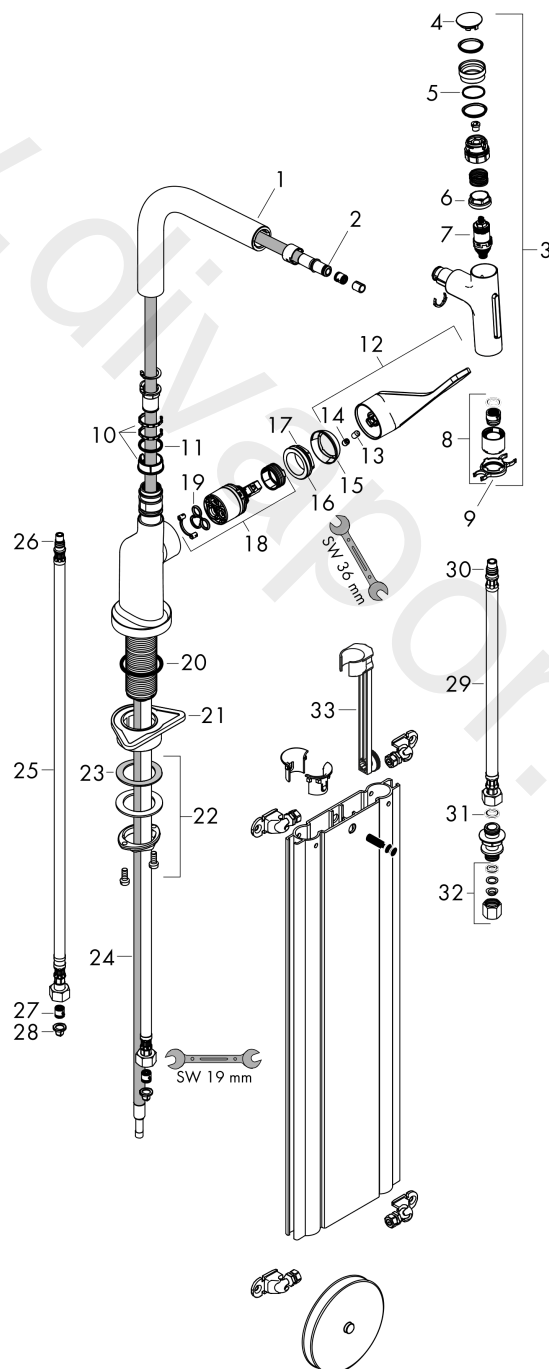

Flowchart

AXOR Citterio
Single lever kitchen mixer Select 230 2jet with pull-out spray and sBox
 Finish: **Chrome** Article Number: **39862000**

Exploded Drawing

Year of production: >01/19

AXOR Citterio
Single lever kitchen mixer Select 230 2jet with pull-out spray and sBox
 Finish: **Chrome** Article Number: **39862000**

Spare part list

Year of production: >01/19

Pos.		Article Number	Price	PU
1	spout cpl.	92583000	£ 79,00	1
2	O-ring 8x2	98112000	£ 3,30	1
3	handspray	93410000	£ 275,00	1
4	cover	92566000	£ 16,10	1
5	O-Ring 14x1,5	98201000	£ 3,30	1
6	nut	92567000	£ 20,50	1
7	shut off unit	98463000	£ 51,00	1
8	spray former	93342000	£ 51,00	1
9	service tool	95910000	£ 9,00	1
10	set of lever collars	98365000	£ 9,00	1
11	O-ring 21x2,5	98211000	£ 3,30	1
12	-	39861000	£ 940,00	1
13	hollow set screw M6x10 DIN 916	96029000	£ 3,30	1
14	screw cover	96338000	£ 3,30	1
15	flange	98603000	£ 25,00	1
16	nut	96461000	£ 35,00	1
17	O-Ring 32x2	98193000	£ 3,30	1
18	cartridge, assy	92730000	£ 35,00	1
19	seal	95008000	£ 9,00	1
20	O-ring 40x3	92634000	£ 3,30	1
21	support	97523000	£ 6,10	1
22	fixing set (Ø 34)	95049000	£ 16,10	1
23	lever collar	97548000	£ 3,30	1
24	hose	93191000	£ 96,00	1
25	connection hose 900 mm M8x0,75 G3/8	95372000	£ 35,00	1
26	O-ring 7x1,5	98422000	£ 3,30	1
27	non return valve DW 10	96456000	£ 9,00	1
28	filter packing	95291000	£ 13,30	1
29	connection hose 450 mm M10x1 G3/8	96507000	£ 43,00	1
30	O-ring 8x1,75	97827000	£ 3,30	1
31	squeezing connection	96099000	£ 9,00	1
32	sealing set	95581000	£ 6,10	1
33	extension set	43333000	-	1
a	Grease	90920000	£ 16,10	1