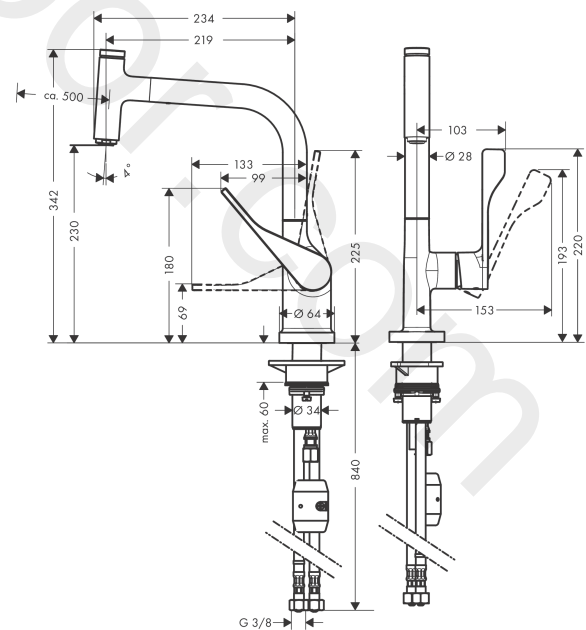

### product features

- ComfortZone 230
- swivel range adjustable in 2 steps to 110° or 150°
- normal spray
- Select button for a comfortable start/stop of the water flow
- MagFit magnetic shower support
- connection dimension: DN15
- maximum flow rate at 3 bar: 9 l/min
- ceramic cartridge
- connection type: G 3/8 connections
- temperature limitation adjustable
- integrated non-return valve
- suitable for continuous flow water heaters
- extension length up to 50 cm

### Scale drawing

**AXOR Citterio**  
**Single lever kitchen mixer Select 230 with pull-out spout**  
Finish: **Stainless Steel Finish** Article Number: **39861800**

## Exploded Drawing

Year of production: >06/19

**AXOR Citterio**  
**Single lever kitchen mixer Select 230 with pull-out spout**  
 Finish: **Stainless Steel Finish** Article Number: **39861800**

## Spare part list

Year of production: >06/19

Pos.		Article Number	Price	PU
1	spout cpl.	92583800	£ 137,00	1
2	O-ring 8x2	98112000	£ 3,30	1
3	handspray	92570800	£ 445,00	1
4	cover	92566800	£ 25,00	1
5	O-ring 19x1,5	95962000	£ 3,30	1
6	nut	92567000	£ 20,50	1
7	shut off unit	98463000	£ 51,00	1
8	aerator M24x1 (15 l/min)	13913000	£ 14,00	1
9	set of lever collars	98365000	£ 9,00	1
10	O-ring 21x2,5	98211000	£ 3,30	1
11	handle	39891800	£ 173,00	1
12	hollow set screw M6x10 DIN 916	96029000	£ 3,30	1
13	screw cover	96338000	£ 3,30	1
14	flange	98603800	£ 43,00	1
15	nut	96461000	£ 35,00	1
16	O-Ring 32x2	98193000	£ 3,30	1
17	cartridge, assy	92730000	£ 35,00	1
18	seal	95008000	£ 9,00	1
19	weight	92500000	£ 43,00	1
20	hose 1,50 m	92569000	£ 79,00	1
21	squeezing connection	96099000	£ 9,00	1
22	connection hose 600 mm M10x1	92568000	£ 64,00	1
23	O-ring 8x1,75	97827000	£ 3,30	1
24	support	97523000	£ 6,10	1
25	fixing set (Ø 34)	95049000	£ 16,10	1
26	lever collar	97548000	£ 3,30	1
27	connection hose 900 mm M8x0,75 G3/8	95372000	£ 35,00	1
28	O-ring 7x1,5	98422000	£ 3,30	1
29	non return valve DW 10	96456000	£ 9,00	1
30	filter packing	95291000	£ 13,30	1