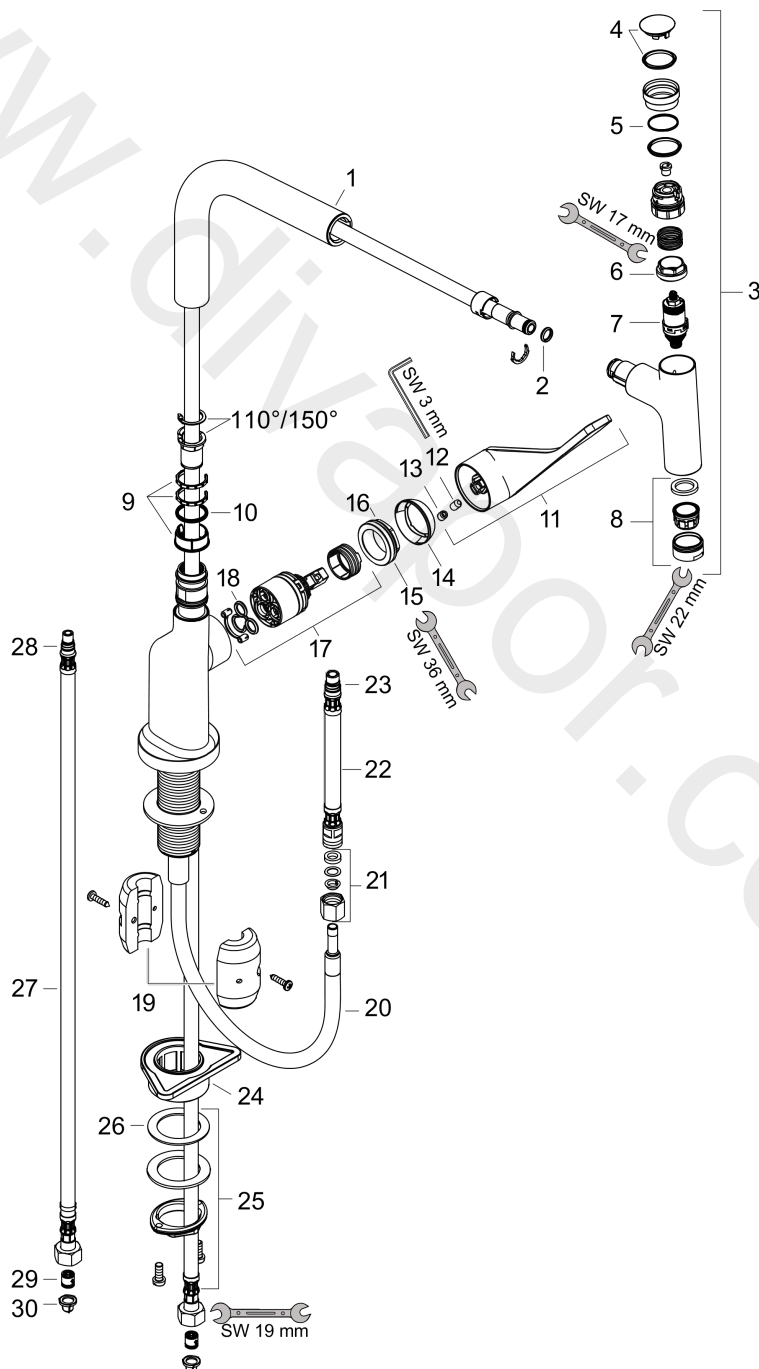

### Scale drawing

**AXOR Citterio**  
**Single lever kitchen mixer Select 230 with pull-out spout**  
Finish: **Stainless Steel Finish** Article Number: **39861800**

## Flowchart

**AXOR Citterio**  
**Single lever kitchen mixer Select 230 with pull-out spout**  
 Finish: **Stainless Steel Finish** Article Number: **39861800**

## Exploded Drawing

Year of production: >06/19

**AXOR Citterio**  
**Single lever kitchen mixer Select 230 with pull-out spout**  
 Finish: **Stainless Steel Finish** Article Number: **39861800**

## Spare part list

Year of production: >06/19

Pos.		Article Number	Price	PU
1	spout cpl.	92583800	£ 137,00	1
2	O-ring 8x2	98112000	£ 3,30	1
3	handspray	92570800	£ 445,00	1
4	cover	92566800	£ 25,00	1
5	O-ring 19x1,5	95962000	£ 3,30	1
6	nut	92567000	£ 20,50	1
7	shut off unit	98463000	£ 51,00	1
8	aerator M24x1 (15 l/min)	13913000	£ 14,00	1
9	set of lever collars	98365000	£ 9,00	1
10	O-ring 21x2,5	98211000	£ 3,30	1
11	handle	39891800	£ 173,00	1
12	hollow set screw M6x10 DIN 916	96029000	£ 3,30	1
13	screw cover	96338000	£ 3,30	1
14	flange	98603800	£ 43,00	1
15	nut	96461000	£ 35,00	1
16	O-Ring 32x2	98193000	£ 3,30	1
17	cartridge, assy	92730000	£ 35,00	1
18	seal	95008000	£ 9,00	1
19	weight	92500000	£ 43,00	1
20	hose 1,50 m	92569000	£ 79,00	1
21	squeezing connection	96099000	£ 9,00	1
22	connection hose 600 mm M10x1	92568000	£ 64,00	1
23	O-ring 8x1,75	97827000	£ 3,30	1
24	support	97523000	£ 6,10	1
25	fixing set (Ø 34)	95049000	£ 16,10	1
26	lever collar	97548000	£ 3,30	1
27	connection hose 900 mm M8x0,75 G3/8	95372000	£ 35,00	1
28	O-ring 7x1,5	98422000	£ 3,30	1
29	non return valve DW 10	96456000	£ 9,00	1
30	filter packing	95291000	£ 13,30	1