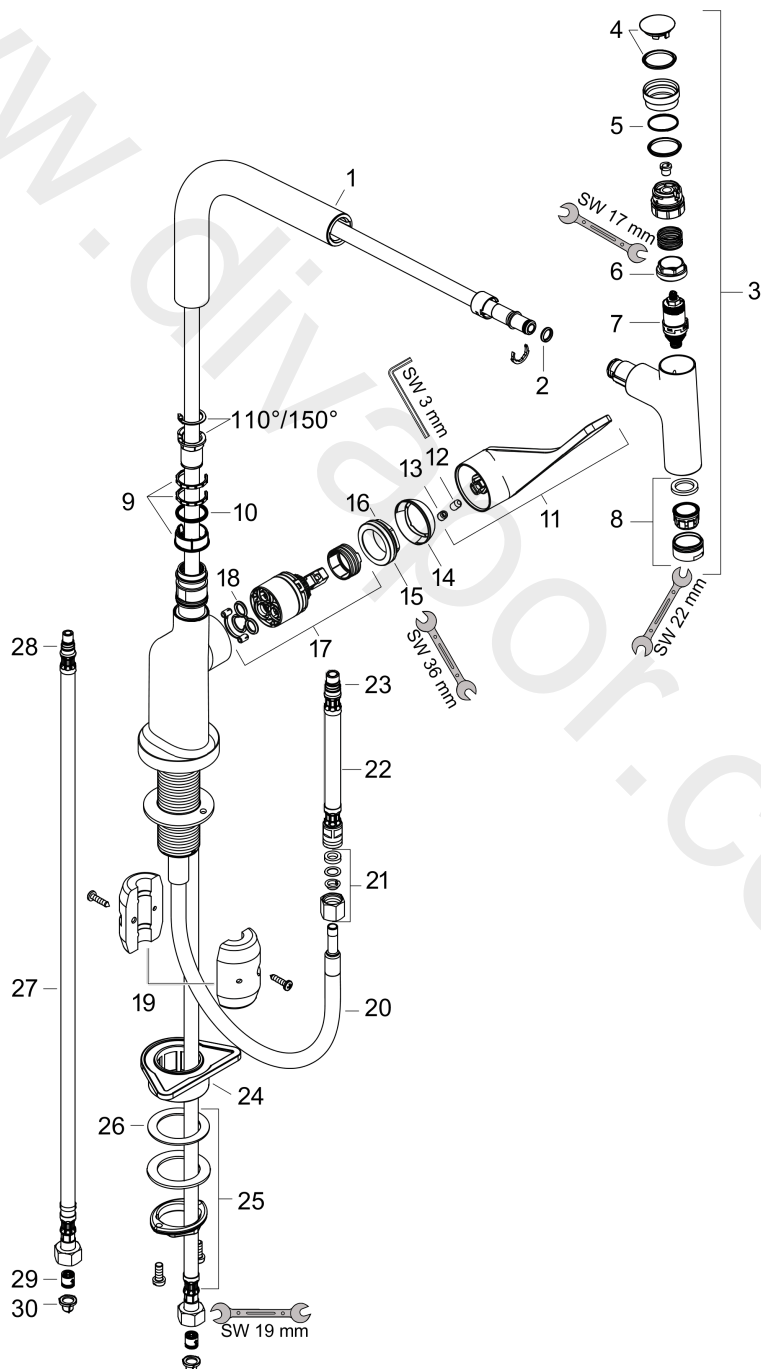

### Scale drawing

**AXOR Citterio**  
**Single lever kitchen mixer Select 230 with pull-out spout**  
Finish: **Polished Black Chrome** Article Number: **39861330**

## Flowchart

**AXOR Citterio**  
**Single lever kitchen mixer Select 230 with pull-out spout**  
 Finish: **Polished Black Chrome** Article Number: **39861330**

## Exploded Drawing

Year of production: >01/20

**AXOR Citterio**  
**Single lever kitchen mixer Select 230 with pull-out spout**  
 Finish: **Polished Black Chrome** Article Number: **39861330**

## Spare part list

Year of production: >01/20

Pos.		Article Number	Price	PU
1	spout cpl.	92583330	£ 118,00	1
2	O-ring 8x2	98112000	£ 3,30	1
3	handspray	92570330	-	1
4	cover	92566880	£ 20,50	1
5	O-Ring 14x1,5	98201000	£ 3,30	1
6	nut	92567000	£ 20,50	1
7	shut off unit	98463000	£ 51,00	1
8	aerator M24x1 (15 l/min)	13913330	£ 25,00	1
9	set of lever collars	98365000	£ 9,00	1
10	O-ring 21x2,5	98211000	£ 3,30	1
11	handle	39891330	£ 163,00	1
12	hollow set screw M6x10 DIN 916	96029000	£ 3,30	1
13	screw cover	96338000	£ 3,30	1
14	flange	98603330	£ 37,50	1
15	nut	96461000	£ 35,00	1
16	O-Ring 32x2	98193000	£ 3,30	1
17	cartridge, assy	92730000	£ 35,00	1
18	seal	95008000	£ 9,00	1
19	weight	92500000	£ 43,00	1
20	hose 1,50 m	92569000	£ 79,00	1
21	squeezing connection	96099000	£ 9,00	1
22	connection hose 600 mm M10x1	92568000	£ 64,00	1
23	O-ring 8x1,75	97827000	£ 3,30	1
24	support	97523000	£ 6,10	1
25	fixing set (Ø 34)	95049000	£ 16,10	1
26	lever collar	97548000	£ 3,30	1
27	connection hose 900 mm M8x0,75 G3/8	95372000	£ 35,00	1
28	O-ring 7x1,5	98422000	£ 3,30	1
29	non return valve DW 10	96456000	£ 9,00	1
30	filter packing	95291000	£ 13,30	1