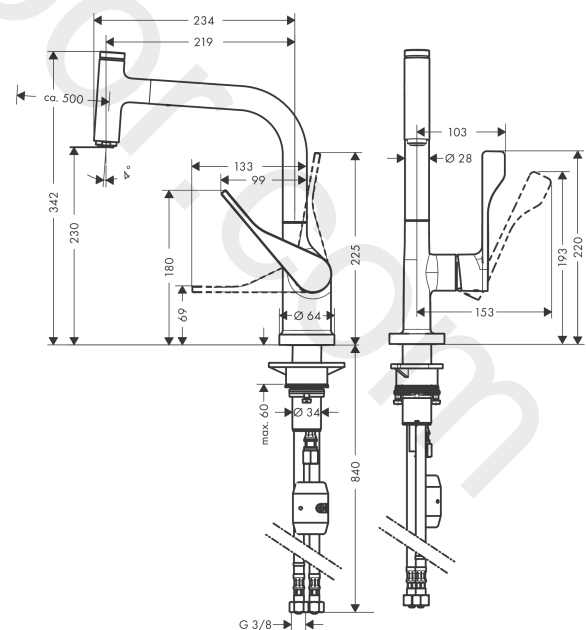

### product features

- ComfortZone 230
- swivel range adjustable in 2 steps to 110° or 150°
- normal spray
- Select button for a comfortable start/stop of the water flow
- MagFit magnetic shower support
- connection dimension: DN15
- maximum flow rate at 3 bar: 9 l/min
- ceramic cartridge
- connection type: G 3/8 connections
- temperature limitation adjustable
- integrated non-return valve
- suitable for continuous flow water heaters
- extension length up to 50 cm

### Scale drawing

**AXOR Citterio**  
**Single lever kitchen mixer Select 230 with pull-out spout**  
Finish: **Polished Black Chrome** Article Number: **39861330**

## Exploded Drawing

Year of production: >01/20

**AXOR Citterio**  
**Single lever kitchen mixer Select 230 with pull-out spout**  
 Finish: **Polished Black Chrome** Article Number: **39861330**

## Spare part list

Year of production: >01/20

Pos.		Article Number	Price	PU
1	spout cpl.	92583330	£ 118,00	1
2	O-ring 8x2	98112000	£ 3,30	1
3	handspray	92570330	-	1
4	cover	92566880	£ 20,50	1
5	O-Ring 14x1,5	98201000	£ 3,30	1
6	nut	92567000	£ 20,50	1
7	shut off unit	98463000	£ 51,00	1
8	aerator M24x1 (15 l/min)	13913330	£ 25,00	1
9	set of lever collars	98365000	£ 9,00	1
10	O-ring 21x2,5	98211000	£ 3,30	1
11	handle	39891330	£ 163,00	1
12	hollow set screw M6x10 DIN 916	96029000	£ 3,30	1
13	screw cover	96338000	£ 3,30	1
14	flange	98603330	£ 37,50	1
15	nut	96461000	£ 35,00	1
16	O-Ring 32x2	98193000	£ 3,30	1
17	cartridge, assy	92730000	£ 35,00	1
18	seal	95008000	£ 9,00	1
19	weight	92500000	£ 43,00	1
20	hose 1,50 m	92569000	£ 79,00	1
21	squeezing connection	96099000	£ 9,00	1
22	connection hose 600 mm M10x1	92568000	£ 64,00	1
23	O-ring 8x1,75	97827000	£ 3,30	1
24	support	97523000	£ 6,10	1
25	fixing set (Ø 34)	95049000	£ 16,10	1
26	lever collar	97548000	£ 3,30	1
27	connection hose 900 mm M8x0,75 G3/8	95372000	£ 35,00	1
28	O-ring 7x1,5	98422000	£ 3,30	1
29	non return valve DW 10	96456000	£ 9,00	1
30	filter packing	95291000	£ 13,30	1