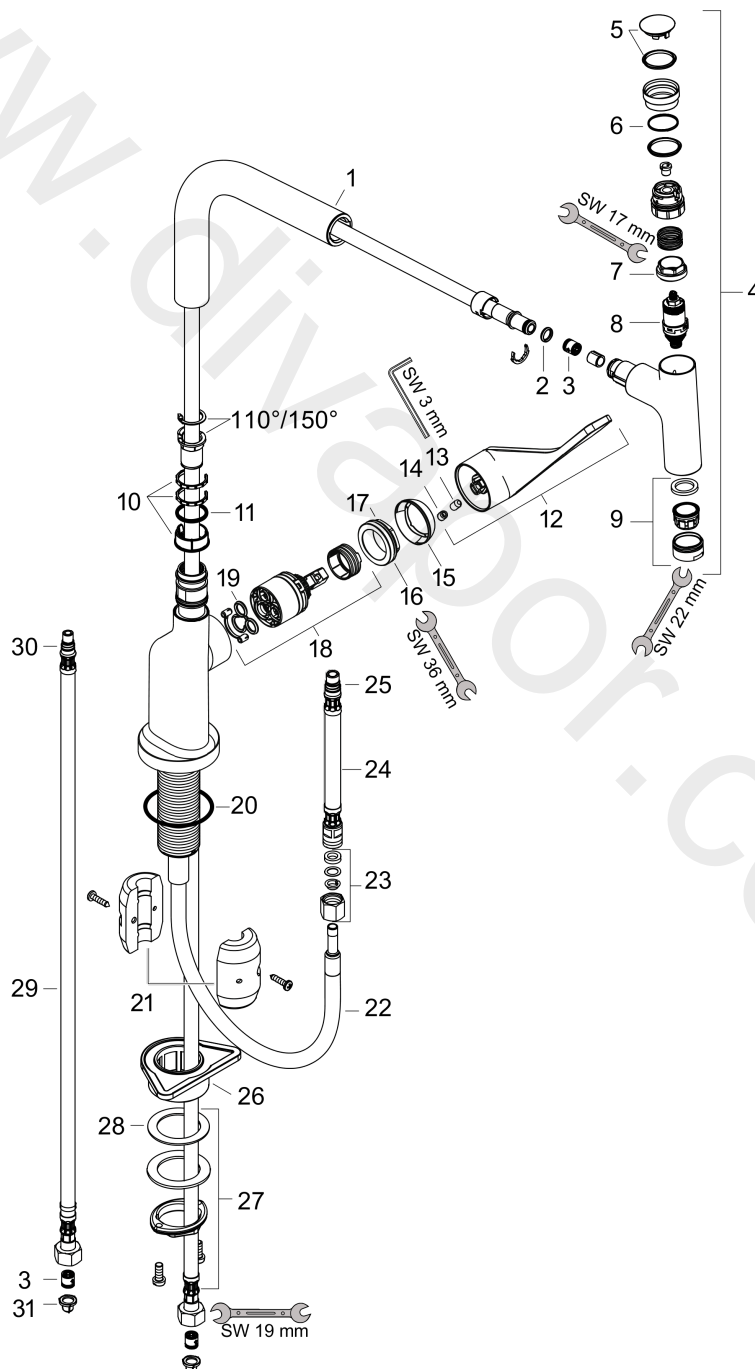

**AXOR Citterio**  
**Single lever kitchen mixer Select 230 with pull-out spout**  
 Surfaces: Article Number: **39861000**

## Exploded Drawing

Year of production: **09/17 - 05/19**

**AXOR Citterio**  
**Single lever kitchen mixer Select 230 with pull-out spout**  
 Surfaces: Article Number: **39861000**

## Spare part list

Year of production: **09/17 - 05/19**

Pos.		Article Number	Price	PU
1	spout cpl.	92583000	£ 79,00	1
2	O-ring 8x2	98112000	£ 3,30	1
3	non return valve DW 10	96456000	£ 9,00	1
4	handspray	92570000	£ 275,00	1
5	cover	92566000	£ 16,10	1
6	O-ring 19x1,5	95962000	£ 3,30	1
7	nut	92567000	£ 20,50	1
8	shut off unit	98463000	£ 51,00	1
9	aerator M24x1 (15 l/min)	13913000	£ 14,00	1
10	set of lever collars	98365000	£ 9,00	1
11	O-ring 21x2,5	98211000	£ 3,30	1
12	handle	39891000	£ 110,00	1
13	hollow set screw M6x10 DIN 916	96029000	£ 3,30	1
14	screw cover	96338000	£ 3,30	1
15	flange	98603000	£ 25,00	1
16	nut	96461000	£ 35,00	1
17	O-Ring 32x2	98193000	£ 3,30	1
18	cartridge, assy	92730000	£ 35,00	1
19	seal	95008000	£ 9,00	1
20	O-ring 40x3	92634000	£ 3,30	1
21	weight	92500000	£ 43,00	1
22	hose 1,50 m	92569000	£ 79,00	1
23	squeezing connection	96099000	£ 9,00	1
24	connection hose 600 mm M10x1	92568000	£ 64,00	1
25	O-ring 8x1,75	97827000	£ 3,30	1
26	support	97523000	£ 6,10	1
27	fixing set (Ø 34)	95049000	£ 16,10	1
28	lever collar	97548000	£ 3,30	1
29	connection hose 900 mm M8x0,75 G3/8	95372000	£ 35,00	1
30	O-ring 7x1,5	98422000	£ 3,30	1
31	filter packing	95291000	£ 13,30	1