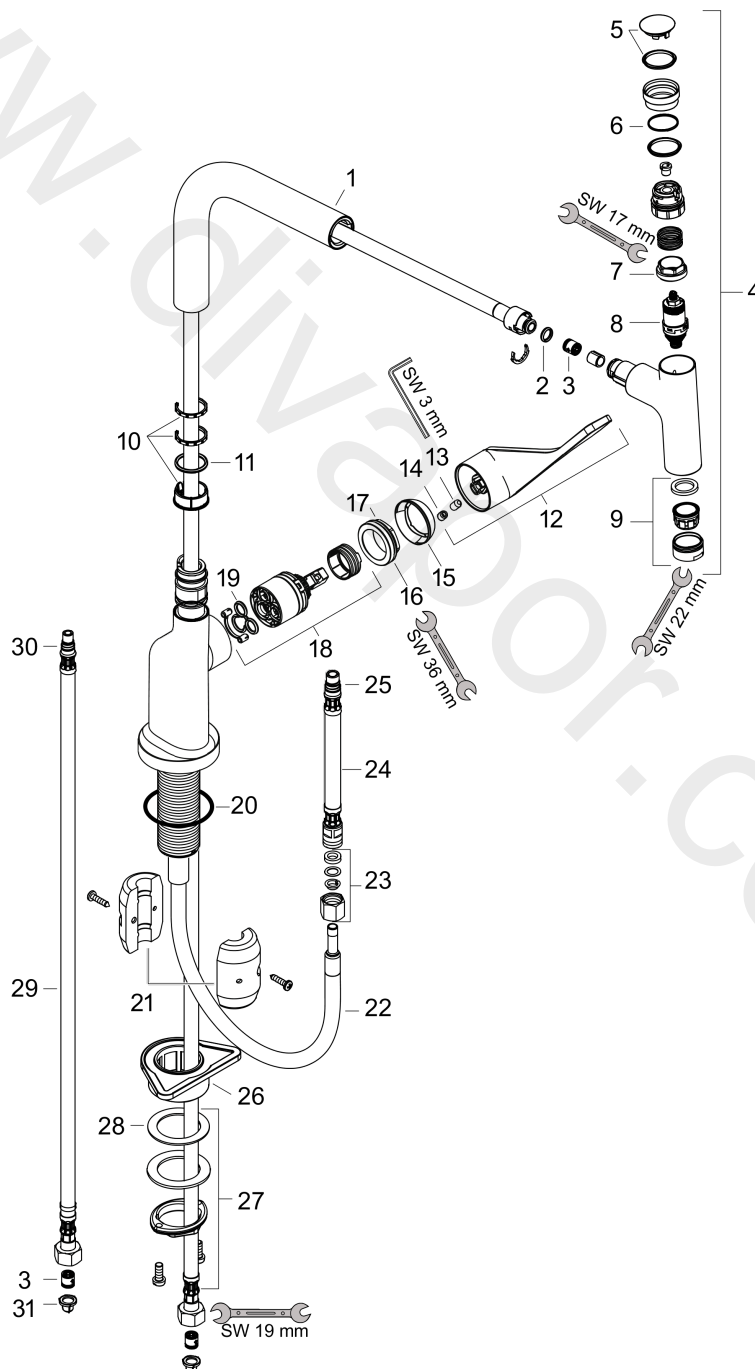

**AXOR Citterio**  
**Single lever kitchen mixer Select 230 with pull-out spout**  
 Surfaces: Article Number: **39861000**

## Exploded Drawing

Year of production: **08/15 - 08/17**

**AXOR Citterio**  
**Single lever kitchen mixer Select 230 with pull-out spout**  
 Surfaces: Article Number: **39861000**

## Spare part list

Year of production: 08/15 - 08/17

Pos.		Article Number	Price	PU
1	spout cpl.	92583000	£ 79,00	1
2	O-ring 8x2	98112000	£ 3,30	1
3	non return valve DW 10	96456000	£ 9,00	1
4	handspray	92570000	£ 275,00	1
5	cover	92566000	£ 16,10	1
6	O-ring 19x1,5	95962000	£ 3,30	1
7	nut	92567000	£ 20,50	1
8	shut off unit	98463000	£ 51,00	1
9	aerator M24x1 (15 l/min)	13913000	£ 14,00	1
10	set of lever collars	98365000	£ 9,00	1
11	O-ring 21x2,5	98211000	£ 3,30	1
12	handle	39891000	£ 110,00	1
13	hollow set screw M6x10 DIN 916	96029000	£ 3,30	1
14	screw cover	96338000	£ 3,30	1
15	flange	98603000	£ 25,00	1
16	nut	96461000	£ 35,00	1
17	O-Ring 32x2	98193000	£ 3,30	1
18	cartridge, assy	92730000	£ 35,00	1
19	seal	95008000	£ 9,00	1
20	O-ring 40x3	92634000	£ 3,30	1
21	weight	92500000	£ 43,00	1
22	hose 1,50 m	92569000	£ 79,00	1
23	squeezing connection	96099000	£ 9,00	1
24	connection hose 600 mm M10x1	92568000	£ 64,00	1
25	O-ring 8x1,75	97827000	£ 3,30	1
26	support	97523000	£ 6,10	1
27	fixing set (Ø 34)	95049000	£ 16,10	1
28	lever collar	97548000	£ 3,30	1
29	connection hose 900 mm M8x0,75 G3/8	95372000	£ 35,00	1
30	O-ring 7x1,5	98422000	£ 3,30	1
31	filter packing	95291000	£ 13,30	1