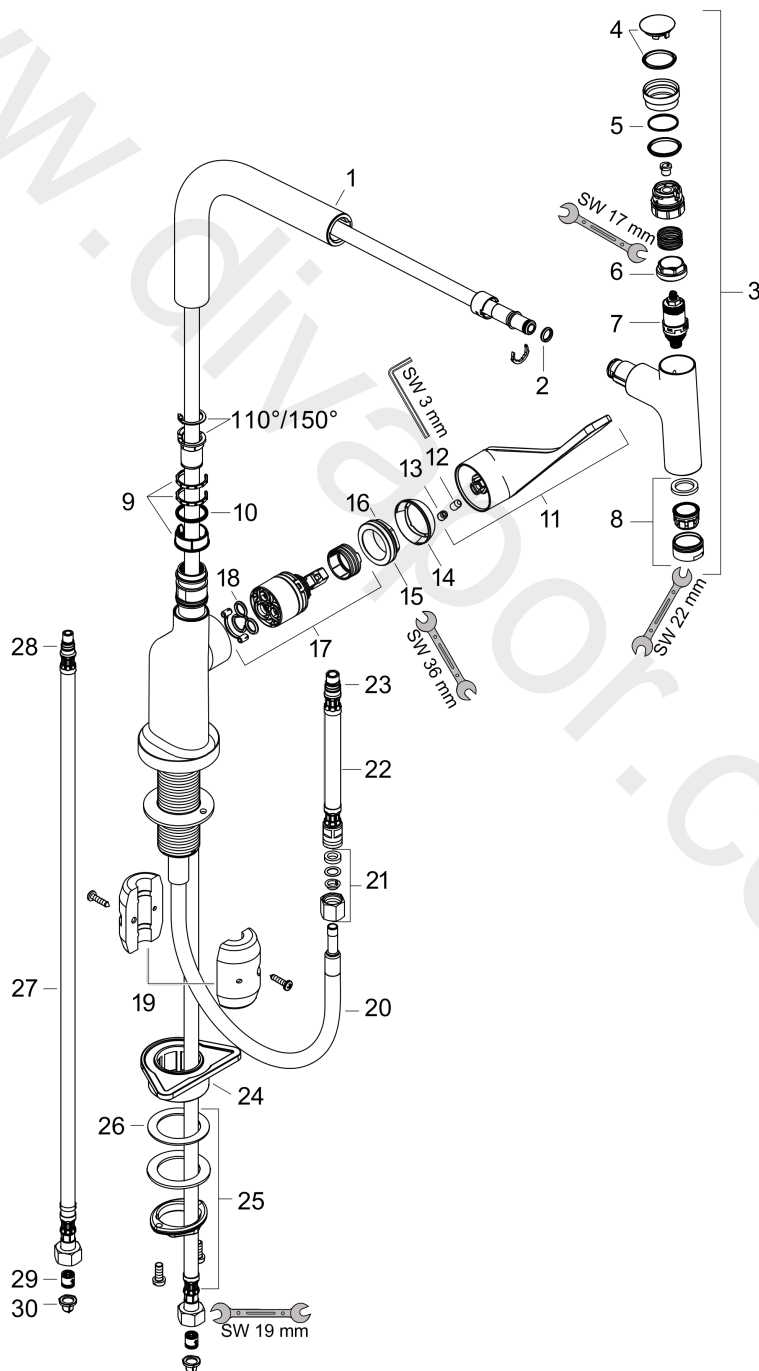

AXOR Citterio
Single lever kitchen mixer Select 230 with pull-out spout
Finish: **Chrome** Article Number: **39861000**

Exploded Drawing

Year of production: >06/19

AXOR Citterio
Single lever kitchen mixer Select 230 with pull-out spout
Finish: **Chrome** Article Number: **39861000**

Spare part list

Year of production: >06/19

Pos.		Article Number	Price	PU
1	spout cpl.	92583000	£ 79,00	1
2	O-ring 8x2	98112000	£ 3,30	1
3	handspray	92570000	£ 275,00	1
4	cover	92566000	£ 16,10	1
5	O-Ring 14x1,5	98201000	£ 3,30	1
6	nut	92567000	£ 20,50	1
7	shut off unit	98463000	£ 51,00	1
8	aerator M24x1 (15 l/min)	13913000	£ 14,00	1
9	set of lever collars	98365000	£ 9,00	1
10	O-ring 21x2,5	98211000	£ 3,30	1
11	handle	39891000	£ 110,00	1
12	hollow set screw M6x10 DIN 916	96029000	£ 3,30	1
13	screw cover	96338000	£ 3,30	1
14	flange	98603000	£ 25,00	1
15	nut	96461000	£ 35,00	1
16	O-Ring 32x2	98193000	£ 3,30	1
17	cartridge, assy	92730000	£ 35,00	1
18	seal	95008000	£ 9,00	1
19	weight	92500000	£ 43,00	1
20	hose 1,50 m	92569000	£ 79,00	1
21	squeezing connection	96099000	£ 9,00	1
22	connection hose 600 mm M10x1	92568000	£ 64,00	1
23	O-ring 8x1,75	97827000	£ 3,30	1
24	support	97523000	£ 6,10	1
25	fixing set (Ø 34)	95049000	£ 16,10	1
26	lever collar	97548000	£ 3,30	1
27	connection hose 900 mm M8x0,75 G3/8	95372000	£ 35,00	1
28	O-ring 7x1,5	98422000	£ 3,30	1
29	non return valve DW 10	96456000	£ 9,00	1
30	filter packing	95291000	£ 13,30	1