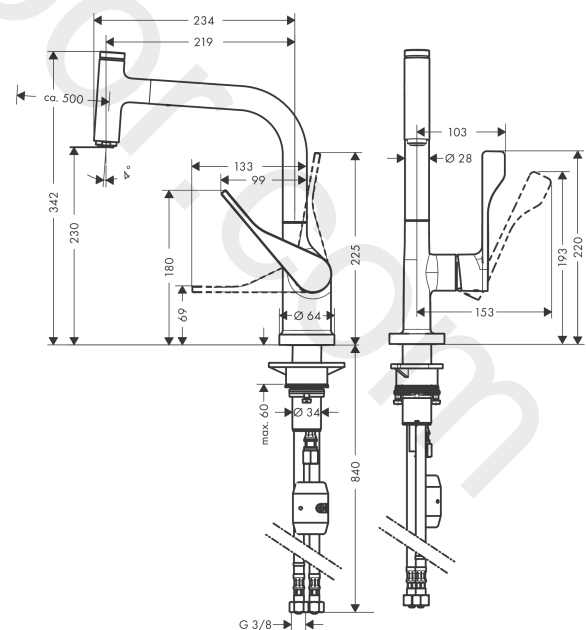

AXOR Citterio
Single lever kitchen mixer Select 230 with pull-out spout
 Finish: **Chrome** Article Number: **39861000**

product features

- ComfortZone 230
- swivel range adjustable in 2 steps to 110° or 150°
- normal spray
- Select button for a comfortable start/stop of the water flow
- MagFit magnetic shower support
- connection dimension: DN15
- maximum flow rate at 3 bar: 9 l/min
- ceramic cartridge
- connection type: G 3/8 connections
- temperature limitation adjustable
- integrated non-return valve
- suitable for continuous flow water heaters
- extension length up to 50 cm

Article Details

Price excl. VAT

783,33 £

Technology

Product image

Scale drawing

AXOR Citterio
Single lever kitchen mixer Select 230 with pull-out spout
Finish: **Chrome** Article Number: **39861000**

Flowchart

Spare part list

Year of production: >06/19

Pos.		Article Number	Price	PU
1	spout cpl.	92583000	£ 79,00	1
2	O-ring 8x2	98112000	£ 3,30	1
3	handspray	92570000	£ 275,00	1
4	cover	92566000	£ 16,10	1
5	O-Ring 14x1,5	98201000	£ 3,30	1
6	nut	92567000	£ 20,50	1
7	shut off unit	98463000	£ 51,00	1
8	aerator M24x1 (15 l/min)	13913000	£ 14,00	1
9	set of lever collars	98365000	£ 9,00	1
10	O-ring 21x2,5	98211000	£ 3,30	1
11	handle	39891000	£ 110,00	1
12	hollow set screw M6x10 DIN 916	96029000	£ 3,30	1
13	screw cover	96338000	£ 3,30	1
14	flange	98603000	£ 25,00	1
15	nut	96461000	£ 35,00	1
16	O-Ring 32x2	98193000	£ 3,30	1
17	cartridge, assy	92730000	£ 35,00	1
18	seal	95008000	£ 9,00	1
19	weight	92500000	£ 43,00	1
20	hose 1,50 m	92569000	£ 79,00	1
21	squeezing connection	96099000	£ 9,00	1
22	connection hose 600 mm M10x1	92568000	£ 64,00	1
23	O-ring 8x1,75	97827000	£ 3,30	1
24	support	97523000	£ 6,10	1
25	fixing set (Ø 34)	95049000	£ 16,10	1
26	lever collar	97548000	£ 3,30	1
27	connection hose 900 mm M8x0,75 G3/8	95372000	£ 35,00	1
28	O-ring 7x1,5	98422000	£ 3,30	1
29	non return valve DW 10	96456000	£ 9,00	1
30	filter packing	95291000	£ 13,30	1