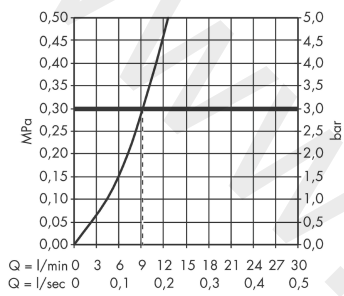

AXOR Citterio
Single lever kitchen mixer Select 230 with pull-out spout
 Finish: **Chrome** Article Number: **39861000**

product features

- ComfortZone 230
- swivel range adjustable in 2 steps to 110° or 150°
- normal spray
- Select button for a comfortable start/stop of the water flow
- MagFit magnetic shower support
- connection dimension: DN15
- maximum flow rate at 3 bar: 9 l/min
- ceramic cartridge
- connection type: G 3/8 connections
- temperature limitation adjustable
- integrated non-return valve
- suitable for continuous flow water heaters
- extension length up to 50 cm

Article Details

Price excl. VAT

783,33 £

Technology

Product image

Scale drawing

AXOR Citterio
Single lever kitchen mixer Select 230 with pull-out spout
Finish: **Chrome** Article Number: **39861000**

Flowchart