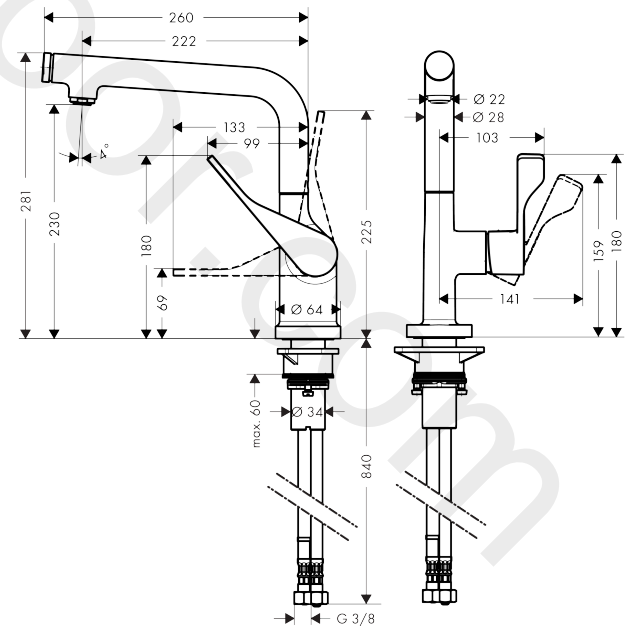

AXOR Citterio
Single lever kitchen mixer Select 230 with swivel spout
 Finish: **Stainless Steel Finish** Article Number: **39860800**

product features

- ComfortZone 230
- swivel range adjustable in 3 steps 110°, 150° or 360°
- normal spray
- Select button for a comfortable start/stop of the water flow
- connection dimension: DN15
- maximum flow rate at 3 bar: 9 l/min
- ceramic cartridge
- connection type: G 3/8 connections
- temperature limitation adjustable
- integrated non-return valve
- suitable for continuous flow water heaters

Article Details

Price excl. VAT

920,80 £

Technology

Product image

Scale drawing

AXOR Citterio
Single lever kitchen mixer Select 230 with swivel spout
Finish: **Stainless Steel Finish** Article Number: **39860800**

Spare part list

Year of production: >08/15

Pos.		Article Number	Price	PU
1	spout cpl.	92695800	£ 585,00	1
2	O-ring 17x1,5	98137000	£ 3,30	1
3	shut off unit	98463000	£ 51,00	1
4	O-ring 19x1,5	95962000	£ 3,30	1
5	cover	92566800	£ 25,00	1
6	aerator laminar M24x1 (15 l/min)	92517800	£ 35,00	1
7	tappet	92505000	£ 6,10	1
8	set of locating rings (110° / 150°)	98486000	£ 16,10	1
9	O-Ring 14x2,5	98189000	£ 3,30	1
10	O-ring 11x3	92481000	£ 3,30	1
11	hollow set screw M6x10 DIN 916	96029000	£ 3,30	1
12	handle	39891800	£ 173,00	1
13	screw cover	96338000	£ 3,30	1
14	flange	98603800	£ 43,00	1
15	nut	96461000	£ 35,00	1
16	O-Ring 32x2	98193000	£ 3,30	1
17	cartridge, assy	92730000	£ 35,00	1
18	seal	95008000	£ 9,00	1
19	sealing washer	97825000	£ 3,30	1
20	support	97523000	£ 6,10	1
21	fixing set (Ø 34)	95049000	£ 16,10	1
22	lever collar	97548000	£ 3,30	1
23	connection hose 900 mm M8x0,75 G3/8	95372000	£ 35,00	1
24	O-ring 7x1,5	98422000	£ 3,30	1
25	non return valve DW 10	96456000	£ 9,00	1
26	filter packing	95291000	£ 13,30	1