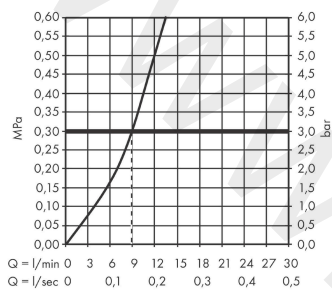

AXOR Citterio
Single lever kitchen mixer Select 230 with swivel spout
Finish: **Stainless Steel Finish** Article Number: **39860800**

Flowchart