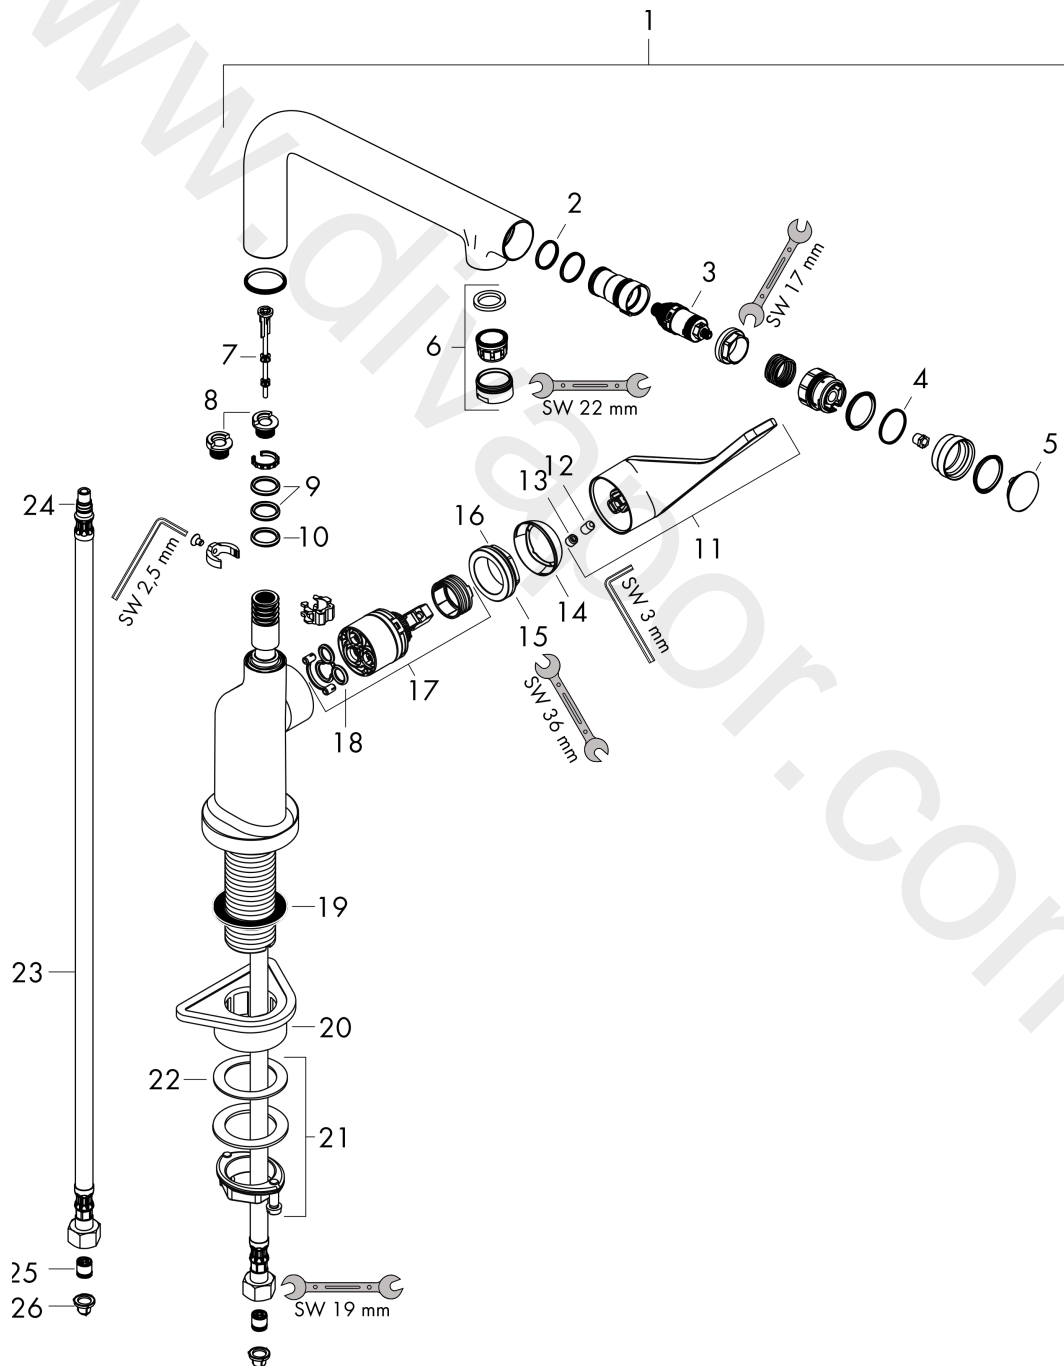

Article Details

Price excl. VAT

920,80 £

Technology

Product image

Scale drawing

AXOR Citterio
Single lever kitchen mixer Select 230 with swivel spout
Finish: **Stainless Steel Finish** Article Number: **39860800**

Flowchart

AXOR Citterio
Single lever kitchen mixer Select 230 with swivel spout
 Finish: **Stainless Steel Finish** Article Number: **39860800**

Exploded Drawing

Year of production: >08/15

AXOR Citterio
Single lever kitchen mixer Select 230 with swivel spout
 Finish: **Stainless Steel Finish** Article Number: **39860800**

Spare part list

Year of production: >08/15

Pos.		Article Number	Price	PU
1	spout cpl.	92695800	£ 585,00	1
2	O-ring 17x1,5	98137000	£ 3,30	1
3	shut off unit	98463000	£ 51,00	1
4	O-ring 19x1,5	95962000	£ 3,30	1
5	cover	92566800	£ 25,00	1
6	aerator laminar M24x1 (15 l/min)	92517800	£ 35,00	1
7	tappet	92505000	£ 6,10	1
8	set of locating rings (110° / 150°)	98486000	£ 16,10	1
9	O-Ring 14x2,5	98189000	£ 3,30	1
10	O-ring 11x3	92481000	£ 3,30	1
11	hollow set screw M6x10 DIN 916	96029000	£ 3,30	1
12	handle	39891800	£ 173,00	1
13	screw cover	96338000	£ 3,30	1
14	flange	98603800	£ 43,00	1
15	nut	96461000	£ 35,00	1
16	O-Ring 32x2	98193000	£ 3,30	1
17	cartridge, assy	92730000	£ 35,00	1
18	seal	95008000	£ 9,00	1
19	sealing washer	97825000	£ 3,30	1
20	support	97523000	£ 6,10	1
21	fixing set (Ø 34)	95049000	£ 16,10	1
22	lever collar	97548000	£ 3,30	1
23	connection hose 900 mm M8x0,75 G3/8	95372000	£ 35,00	1
24	O-ring 7x1,5	98422000	£ 3,30	1
25	non return valve DW 10	96456000	£ 9,00	1
26	filter packing	95291000	£ 13,30	1