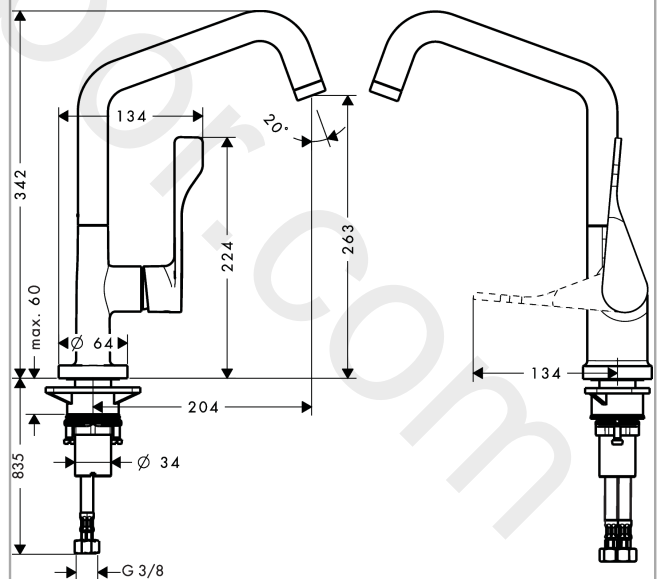

AXOR Citterio
Single lever kitchen mixer 260 with swivel spout Eco
 Finish: **Chrome** Article Number: **39853000**

product features

- ComfortZone 260
- swivel range adjustable in 3 steps 110°, 150° or 360°
- laminar spray
- connection dimension: DN15
- maximum flow rate at 3 bar: 4,5 l/min
- ceramic cartridge
- connection type: G 3/8 connections
- temperature limitation adjustable
- integrated non-return valve
- suitable for continuous flow water heaters
- WRAS 1906094
- WRAS 1906094 - Approval letter

Article Details

Price excl. VAT 550,00 £

Technology

Product image

Scale drawing

AXOR Citterio
Single lever kitchen mixer 260 with swivel spout Eco
 Finish: **Chrome** Article Number: **39853000**

Exploded Drawing

Year of production: >10/19

AXOR Citterio
Single lever kitchen mixer 260 with swivel spout Eco
 Finish: **Chrome** Article Number: **39853000**

Spare part list

Year of production: >10/19

Pos.		Article Number	Price	PU
1	handle	39891000	£ 110,00	1
2	hollow set screw M6x10 DIN 916	96029000	£ 3,30	1
3	screw cover	96338000	£ 3,30	1
4	flange	98603000	£ 25,00	1
5	nut	96461000	£ 35,00	1
6	O-Ring 32x2	98193000	£ 3,30	1
7	cartridge, assy	95646001	£ 96,00	1
8	seal	95008000	£ 9,00	1
9	spout cpl.	98604000	£ 173,00	1
10	aerator laminar M22x1 (15 l/min)	95967000	£ 43,00	1
11	set of locating rings (110° / 150°)	98486000	£ 16,10	1
12	sealing set	92646000	£ 20,50	1
13	O-Ring 14x2,5	98189000	£ 3,30	1
14	screw	97662000	£ 9,00	1
15	axialring	97558000	£ 3,30	1
16	sealing washer	97825000	£ 3,30	1
17	support	97523000	£ 6,10	1
18	fixing set (Ø 34)	95049000	£ 16,10	1
19	lever collar	97548000	£ 3,30	1
20	connection hose 900 mm M8x0,75 G3/8	96316000	£ 43,00	1
21	O-ring 7x1,5	98422000	£ 3,30	1
22	sealing set	95581000	£ 6,10	1