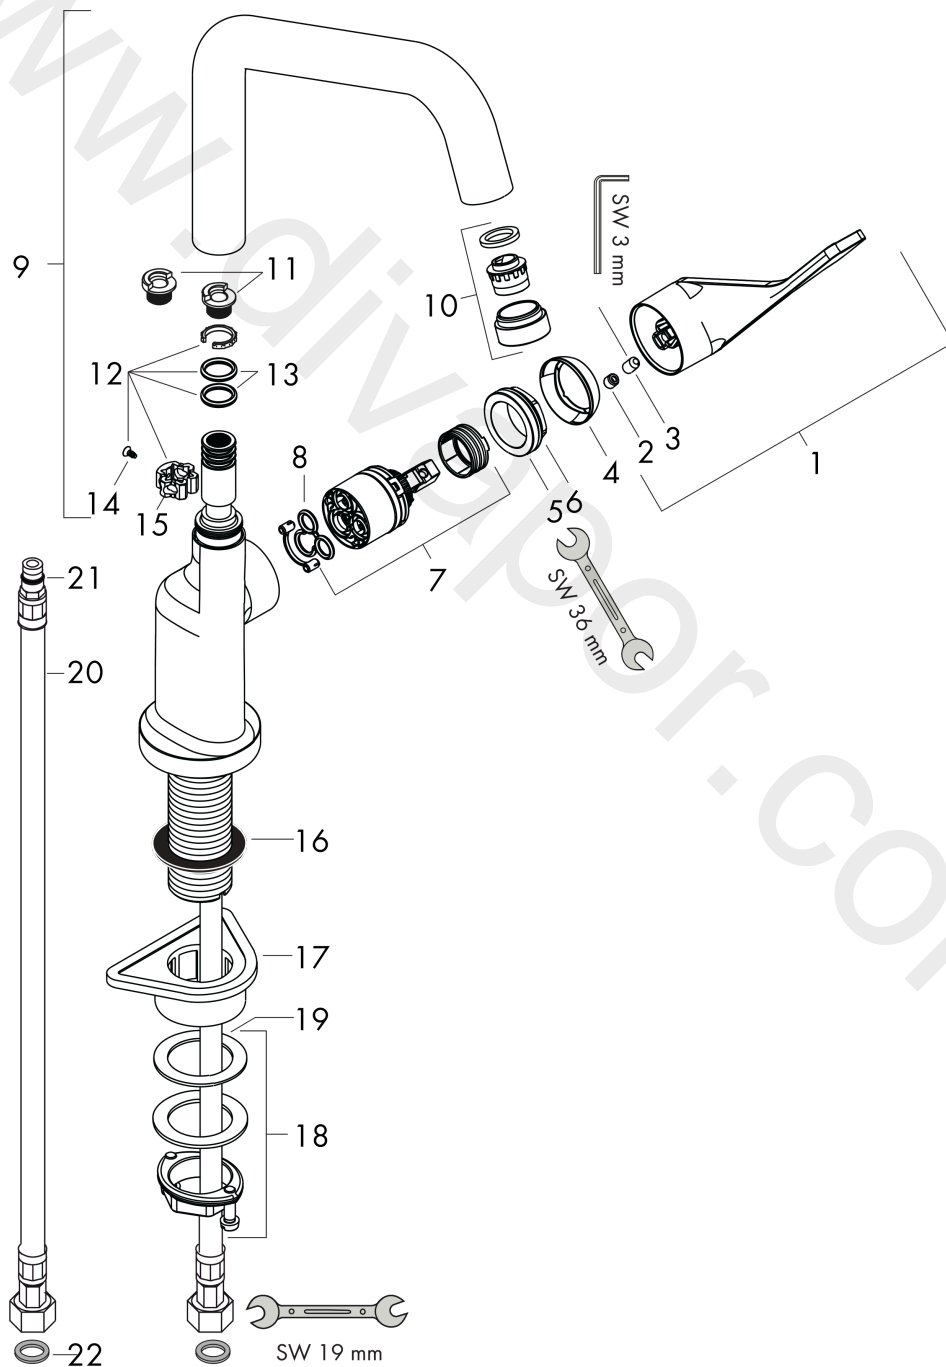

AXOR Citterio
Single lever kitchen mixer 260 with swivel spout Eco
 Finish: **Chrome** Article Number: **39853000**

product features

- ComfortZone 260
- swivel range adjustable in 3 steps 110°, 150° or 360°
- laminar spray
- connection dimension: DN15
- maximum flow rate at 3 bar: 4,5 l/min
- ceramic cartridge
- connection type: G 3/8 connections
- temperature limitation adjustable
- integrated non-return valve
- suitable for continuous flow water heaters
- WRAS 1906094
- WRAS 1906094 - Approval letter

Article Details

Price excl. VAT 550,00 £

Technology

Product image

Scale drawing

AXOR Citterio
Single lever kitchen mixer 260 with swivel spout Eco
 Finish: **Chrome** Article Number: **39853000**

Exploded Drawing

Year of production: >10/19

AXOR Citterio
Single lever kitchen mixer 260 with swivel spout Eco
 Finish: **Chrome** Article Number: **39853000**

Spare part list

Year of production: >10/19

Pos.		Article Number	Price	PU
1	handle	39891000	£ 110,00	1
2	hollow set screw M6x10 DIN 916	96029000	£ 3,30	1
3	screw cover	96338000	£ 3,30	1
4	flange	98603000	£ 25,00	1
5	nut	96461000	£ 35,00	1
6	O-Ring 32x2	98193000	£ 3,30	1
7	cartridge, assy	95646001	£ 96,00	1
8	seal	95008000	£ 9,00	1
9	spout cpl.	98604000	£ 173,00	1
10	aerator laminar M22x1 (15 l/min)	95967000	£ 43,00	1
11	set of locating rings (110° / 150°)	98486000	£ 16,10	1
12	sealing set	92646000	£ 20,50	1
13	O-Ring 14x2,5	98189000	£ 3,30	1
14	screw	97662000	£ 9,00	1
15	axialring	97558000	£ 3,30	1
16	sealing washer	97825000	£ 3,30	1
17	support	97523000	£ 6,10	1
18	fixing set (Ø 34)	95049000	£ 16,10	1
19	lever collar	97548000	£ 3,30	1
20	connection hose 900 mm M8x0,75 G3/8	96316000	£ 43,00	1
21	O-ring 7x1,5	98422000	£ 3,30	1
22	sealing set	95581000	£ 6,10	1