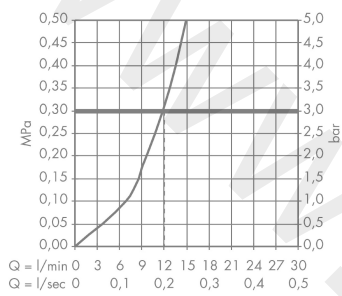

AXOR Citterio
Single lever kitchen mixer 260 with swivel spout
Finish: **Stainless Steel Finish** Article Number: **39850800**

Flowchart