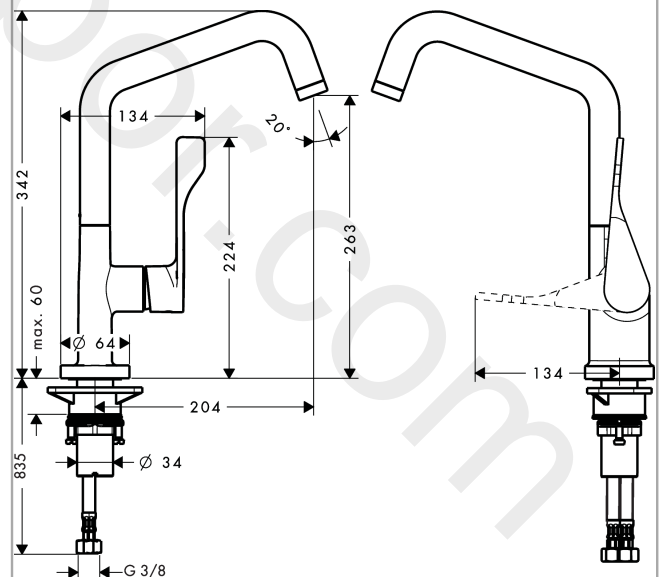

AXOR Citterio
Single lever kitchen mixer 260 with swivel spout
 Finish: **Stainless Steel Finish** Article Number: **39850800**

product features

- ComfortZone 260
- swivel range adjustable in 3 steps 110°, 150° or 360°
- normal spray
- connection dimension: DN15
- maximum flow rate at 3 bar: 12 l/min
- ceramic cartridge
- connection type: G ½ connections
- temperature limitation adjustable
- integrated non-return valve
- suitable for continuous flow water heaters
- WRAS 1906094
- WRAS 1906094 - Approval letter

Article Details

Price excl. VAT

715,00 £

Technology

Product image

Scale drawing

AXOR Citterio
Single lever kitchen mixer 260 with swivel spout
Finish: **Stainless Steel Finish** Article Number: **39850800**

Flowchart

AXOR Citterio
Single lever kitchen mixer 260 with swivel spout
 Finish: **Stainless Steel Finish** Article Number: **39850800**

Spare part list

Year of production: >10/10

Pos.		Article Number	Price	PU
1	handle	39891800	£ 173,00	1
2	screw cover	96338000	£ 3,30	1
3	hollow set screw M6x10 DIN 916	96029000	£ 3,30	1
4	flange	98603800	£ 43,00	1
5	nut	96461000	£ 35,00	1
6	O-Ring 32x2	98193000	£ 3,30	1
7	cartridge, assy	92730000	£ 35,00	1
8	seal	95008000	£ 9,00	1
9	spout cpl.	98604800	£ 224,00	1
10	aerator M24x1 (15 l/min)	97691800	£ 64,00	1
11	set of locating rings (110° / 150°)	98486000	£ 16,10	1
12	sealing set	92646000	£ 20,50	1
13	O-Ring 14x2,5	98189000	£ 3,30	1
14	screw	97662000	£ 9,00	1
15	axialring	97558000	£ 3,30	1
16	sealing washer	97825000	£ 3,30	1
17	support	97523000	£ 6,10	1
18	fixing set (Ø 34)	95049000	£ 16,10	1
19	lever collar	97548000	£ 3,30	1
20	connection hose 900 mm M8x0,75 G3/8	96316000	£ 43,00	1
21	O-ring 7x1,5	98422000	£ 3,30	1
22	sealing set	95581000	£ 6,10	1