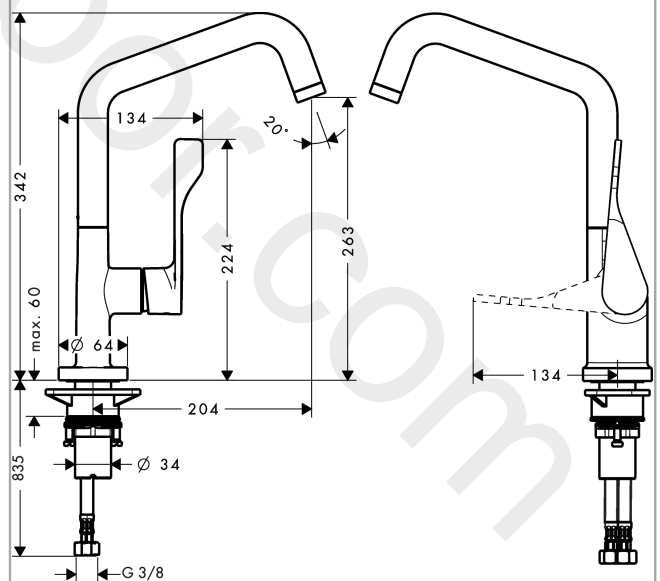

### product features

- ComfortZone 260
- swivel range adjustable in 3 steps 110°, 150° or 360°
- normal spray
- connection dimension: DN15
- maximum flow rate at 3 bar: 12 l/min
- ceramic cartridge
- connection type: G 3/8 connections
- temperature limitation adjustable
- integrated non-return valve
- suitable for continuous flow water heaters
- WRAS 1906094
- WRAS 1906094 - Approval letter

### Scale drawing

**AXOR Citterio**  
**Single lever kitchen mixer 260 with swivel spout**  
Finish: **Chrome** Article Number: **39850000**

## Spare part list

Year of production: >10/10

Pos.		Article Number	Price	PU
1	handle	39891000	£ 110,00	1
2	screw cover	96338000	£ 3,30	1
3	hollow set screw M6x10 DIN 916	96029000	£ 3,30	1
4	flange	98603000	£ 25,00	1
5	nut	96461000	£ 35,00	1
6	O-Ring 32x2	98193000	£ 3,30	1
7	cartridge, assy	92730000	£ 35,00	1
8	seal	95008000	£ 9,00	1
9	spout cpl.	98604000	£ 173,00	1
10	aerator M24x1 (15 l/min)	97691000	£ 51,00	1
11	set of locating rings (110° / 150°)	98486000	£ 16,10	1
12	sealing set	92646000	£ 20,50	1
13	O-Ring 14x2,5	98189000	£ 3,30	1
14	screw	97662000	£ 9,00	1
15	axialring	97558000	£ 3,30	1
16	sealing washer	97825000	£ 3,30	1
17	support	97523000	£ 6,10	1
18	fixing set (Ø 34)	95049000	£ 16,10	1
19	lever collar	97548000	£ 3,30	1
20	connection hose 900 mm M8x0,75 G3/8	96316000	£ 43,00	1
21	O-ring 7x1,5	98422000	£ 3,30	1
22	sealing set	95581000	£ 6,10	1