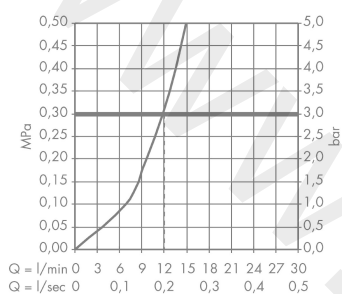

AXOR Citterio
Single lever kitchen mixer 260 with swivel spout
Finish: **Chrome** Article Number: **39850000**

Flowchart