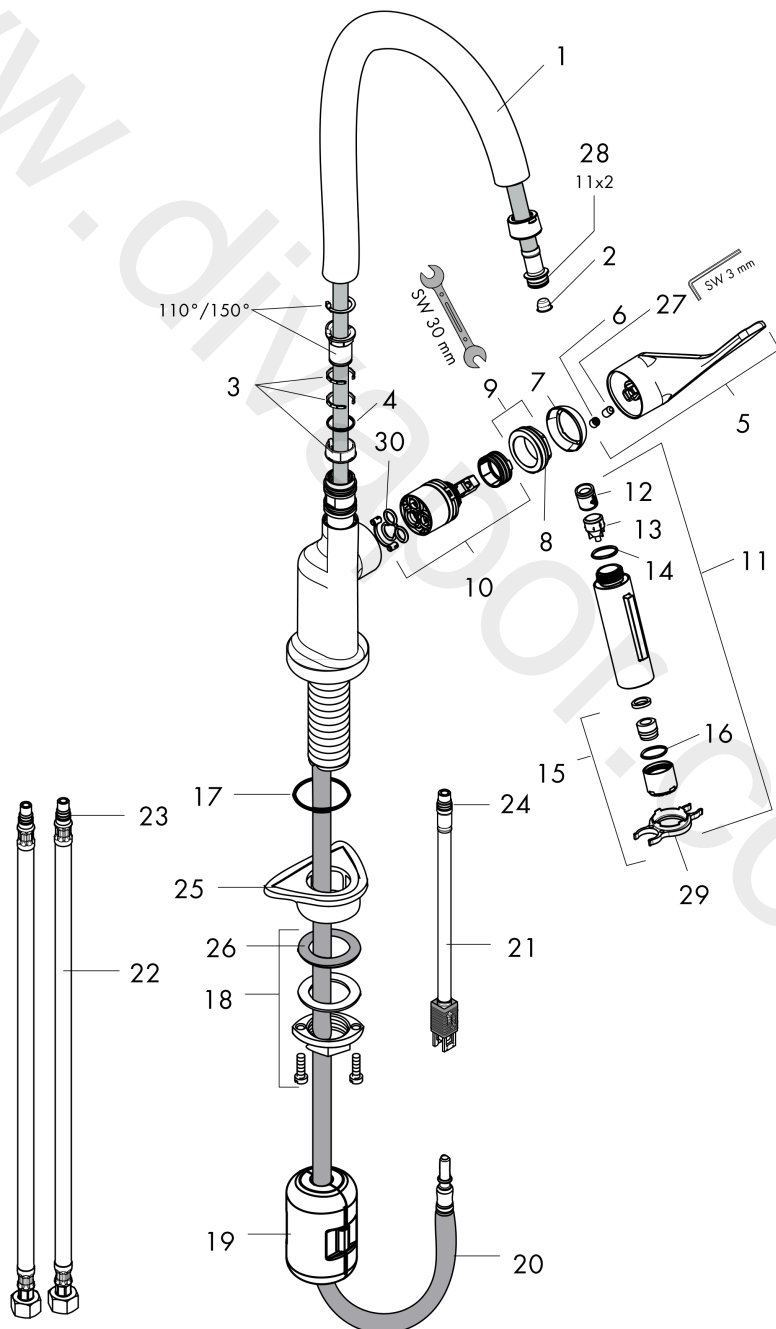

AXOR Citterio
Single lever kitchen mixer 250 with pull-out spray 1.5 GPM
Finish: **Chrome** Article Number: **39846001**

Exploded Drawing

Year of production: >01/22

AXOR Citterio
Single lever kitchen mixer 250 with pull-out spray 1.5 GPM
Finish: **Chrome** Article Number: **39846001**

Spare part list

Year of production: >01/22

Pos.		Article Number	Price	PU
1	spout cpl.	95926000	£ 173,00	1
2	filter	97735000	£ 3,30	1
3	set of lever collars	98365000	£ 9,00	1
4	O-ring 21x2,5	98211000	£ 3,30	1
5	handle	39891000	£ 110,00	1
6	screw cover	96762000	£ 3,30	1
7	flange	98603000	£ 25,00	1
8	O-ring 37x2	92115000	£ 3,30	1
9	nut	97209000	£ 16,10	1
10	cartridge, assy	92730000	£ 35,00	1
11	handspray	93252001	£ 173,00	1
12	flow limiter / non return valve	95376000	£ 25,00	1
13	set of non return valves DW 15	97350000	£ 20,50	1
14	O-ring 18x1,5	98231000	£ 3,30	1
15	aerator laminar M22x1 (15 l/min)	95909000	£ 51,00	1
16	O-ring 20x1	98140000	£ 3,30	1
17	O-ring 40x3	92634000	£ 3,30	1
18	fixing set (Ø 34)	95049000	£ 16,10	1
19	weight	98551000	£ 20,50	1
20	hose 1,50 m	88624000	-	1
21	connection hose 600 mm M10x1	95561000	£ 25,00	1
22	connection hose 35½" M8x0,75 3/8"	96316001	-	1
23	O-ring 7x1,5	98422000	£ 3,30	1
24	O-ring 8x1,75	97827000	£ 3,30	1
25	support	97523000	£ 6,10	1
26	lever collar	97548000	£ 3,30	1
27	hollow set screw M6x10 DIN 916	96029000	£ 3,30	1
28	O-ring 11x2	98127000	£ 3,30	1
29	service tool	95910000	£ 9,00	1
30	seal	95008000	£ 9,00	1