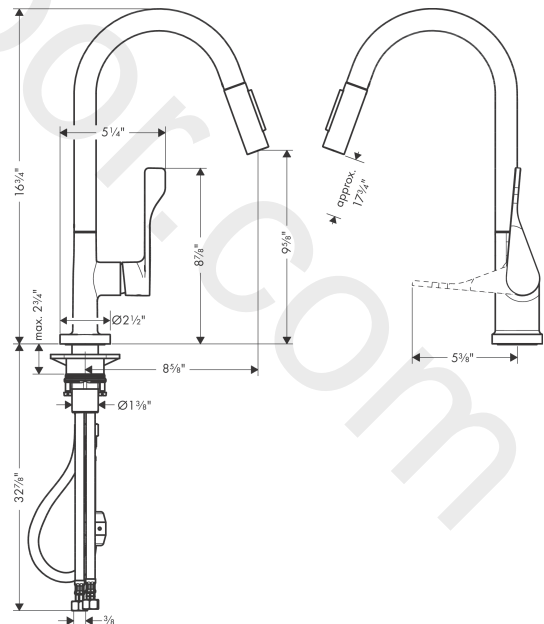

Scale drawing