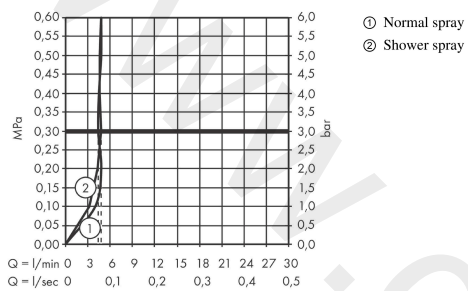

## Flowchart

**AXOR Citterio**  
**Single lever kitchen mixer 230 Semi-Pro Eco**  
 Finish: **Chrome** Article Number: **39842000**