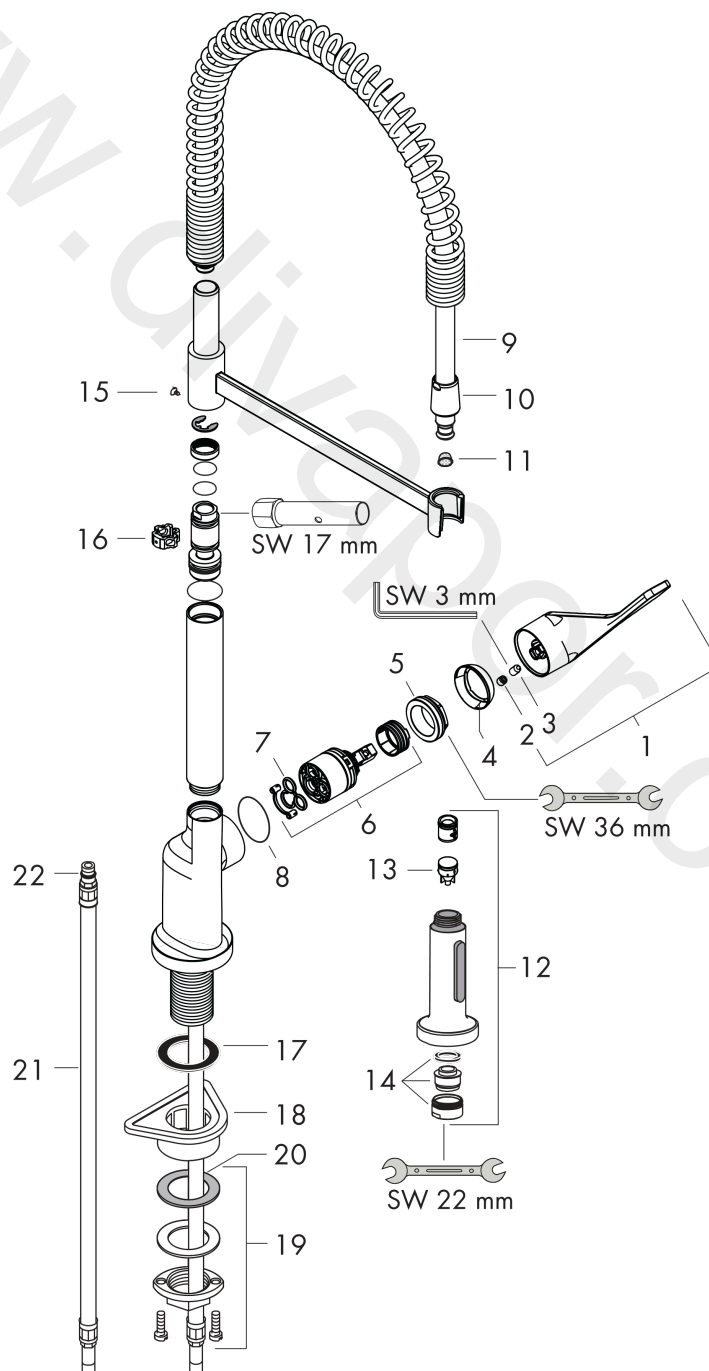

**AXOR Citterio**  
**Single lever kitchen mixer 230 Semi-Pro**  
 Surfaces: Article Number: **39840800**

## Exploded Drawing

Year of production: **07/06 - 09/10**

**AXOR Citterio**  
**Single lever kitchen mixer 230 Semi-Pro**  
 Surfaces: Article Number: **39840800**

## Spare part list

Year of production: **07/06 - 09/10**

Pos.		Article Number	Price	PU
1	handle	39891800	£ 173,00	1
2	screw cover	96338000	£ 3,30	1
3	hollow set screw M6x10 DIN 916	96029000	£ 3,30	1
4	flange	98603800	£ 43,00	1
5	nut	96461000	£ 35,00	1
6	cartridge, assy	92730000	£ 35,00	1
7	seal	95008000	£ 9,00	1
8	O-ring 35x2	92604000	£ 6,10	1
9	shower hose	97475000	£ 79,00	1
10	nut	92757800	£ 25,00	1
11	filter	97735000	£ 3,30	1
12	handspray	96920800	£ 173,00	1
13	set of non return valves DW 15	97350000	£ 20,50	1
14	aerator M24x1 (15 l/min)	13913800	£ 25,00	1
15	screw	97662000	£ 9,00	1
16	axialring	97558000	£ 3,30	1
17	sealing washer	97825000	£ 3,30	1
18	support	97523000	£ 6,10	1
19	fixing set (Ø 34)	95049000	£ 16,10	1
20	lever collar	97548000	£ 3,30	1
21	connection hose 900 mm M8x0,75 G3/8	96316000	£ 43,00	1
22	O-ring 7x1,5	98422000	£ 3,30	1