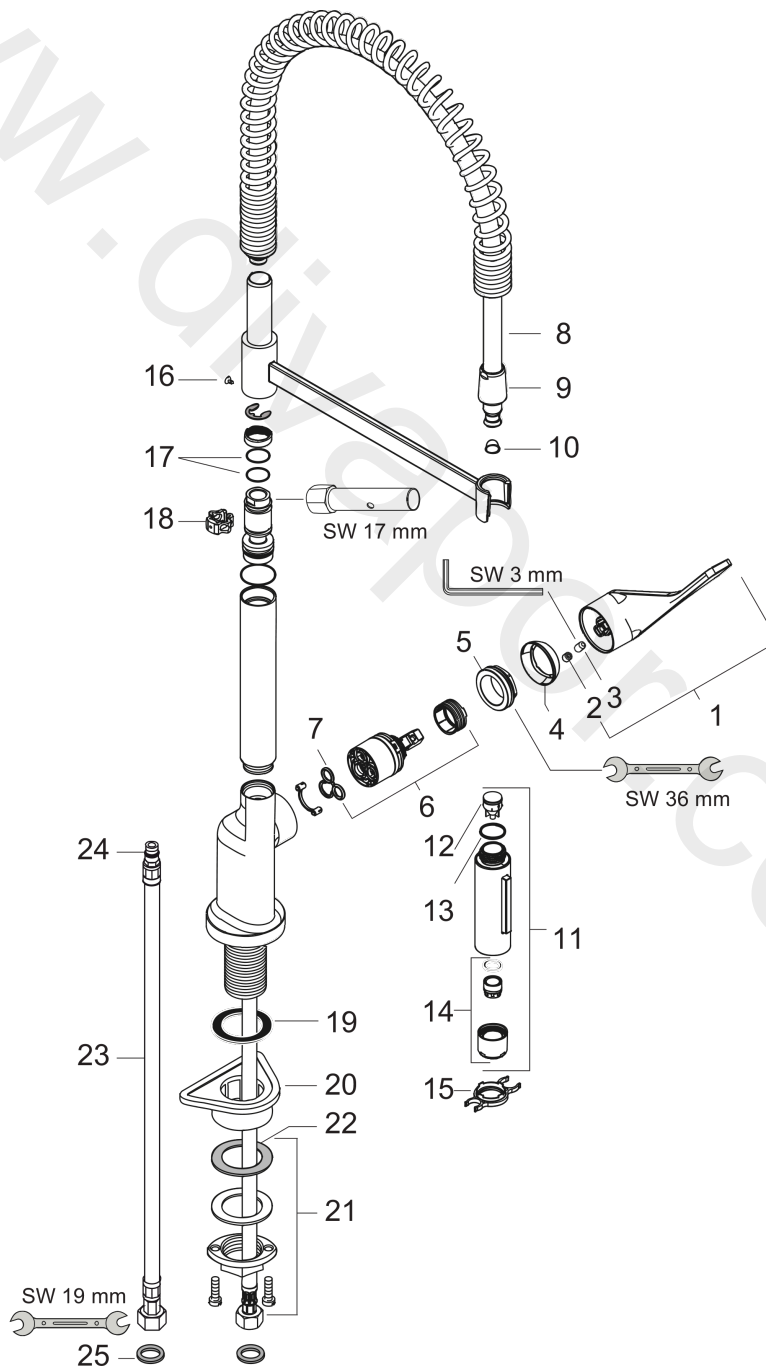

**AXOR Citterio**  
**Single lever kitchen mixer 230 Semi-Pro**  
Finish: **Stainless Steel Finish** Article Number: **39840800**

## Flowchart

**AXOR Citterio**  
**Single lever kitchen mixer 230 Semi-Pro**  
 Finish: **Stainless Steel Finish** Article Number: **39840800**

## Exploded Drawing

Year of production: >02/12

**AXOR Citterio**  
**Single lever kitchen mixer 230 Semi-Pro**  
 Finish: **Stainless Steel Finish** Article Number: **39840800**

## Spare part list

Year of production: >02/12

Pos.		Article Number	Price	PU
1	handle	39891800	£ 173,00	1
2	screw cover	96338000	£ 3,30	1
3	hollow set screw M6x10 DIN 916	96029000	£ 3,30	1
4	flange	98603800	£ 43,00	1
5	nut	96461000	£ 35,00	1
6	cartridge, assy	92730000	£ 35,00	1
7	seal	95008000	£ 9,00	1
8	shower hose	97475000	£ 79,00	1
9	nut	92757800	£ 25,00	1
10	filter	97735000	£ 3,30	1
11	handspray	95908800	£ 224,00	1
12	set of non return valves DW 15	97350000	£ 20,50	1
13	O-ring 18x1,5	98231000	£ 3,30	1
14	aerator laminar M22x1 (15 l/min)	95909000	£ 51,00	1
15	service tool	95910000	£ 9,00	1
16	screw	97662000	£ 9,00	1
17	O-ring 17x2,5	98387000	£ 3,30	1
18	axialring	97558000	£ 3,30	1
19	sealing washer	97825000	£ 3,30	1
20	support	97523000	£ 6,10	1
21	fixing set (Ø 34)	95049000	£ 16,10	1
22	lever collar	97548000	£ 3,30	1
23	connection hose 900 mm M8x0,75 G3/8	96316000	£ 43,00	1
24	O-ring 7x1,5	98422000	£ 3,30	1
25	sealing set	95581000	£ 6,10	1