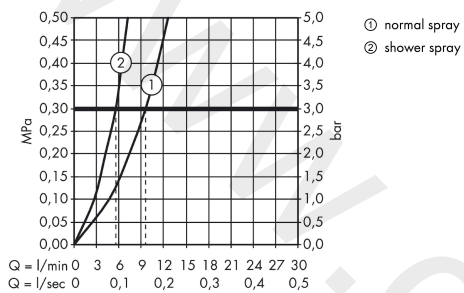

AXOR Citterio
Single lever kitchen mixer 230 Semi-Pro
Finish: **Stainless Steel Finish** Article Number: **39840800**

Flowchart