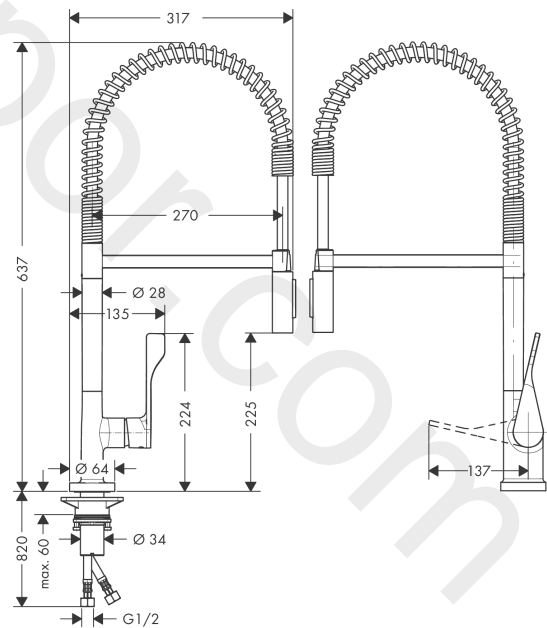

### product features

- swivel range 360°
- normal spray, shower spray
- lockable shower spray, spray returns through pressing spray diverter
- connection dimension: DN15
- maximum flow rate at 3 bar: 5,8 l/min
- ceramic cartridge
- connection type: G ½
- temperature limitation adjustable
- integrated non-return valve
- suitable for continuous flow water heaters

### Scale drawing

**AXOR Citterio**  
**Single lever kitchen mixer 230 Semi-Pro**  
Finish: **Chrome** Article Number: **39840007**

## Exploded Drawing

Year of production: >01/17

**AXOR Citterio**  
**Single lever kitchen mixer 230 Semi-Pro**  
 Finish: **Chrome** Article Number: **39840007**

## Spare part list

Year of production: >01/17

Pos.		Article Number	Price	PU
1	handle	39891000	£ 110,00	1
2	screw cover	96338000	£ 3,30	1
3	hollow set screw M6x10 DIN 916	96029000	£ 3,30	1
4	flange	98603000	£ 25,00	1
5	nut	96461000	£ 35,00	1
6	cartridge, assy	92730000	£ 35,00	1
7	seal	95008000	£ 9,00	1
8	shower hose	97475000	£ 79,00	1
9	nut	92757000	£ 16,10	1
10	filter	97735000	£ 3,30	1
11	handspray	95908000	£ 173,00	1
12	set of non return valves DW 15	97350000	£ 20,50	1
13	O-ring 18x1,5	98231000	£ 3,30	1
14	aerator laminar M22x1 (15 l/min)	95909000	£ 51,00	1
15	service tool	95910000	£ 9,00	1
16	screw	97662000	£ 9,00	1
17	O-ring 17x2,5	98387000	£ 3,30	1
18	O-ring 21x2	98205000	£ 6,10	1
19	sealing washer	97825000	£ 3,30	1
20	support	97523000	£ 6,10	1
21	fixing set (Ø 34)	95049000	£ 16,10	1
22	lever collar	97548000	£ 3,30	1
23	connection hose 900 mm M8x0,75 G3/8	96316000	£ 43,00	1
24	O-ring 7x1,5	98422000	£ 3,30	1