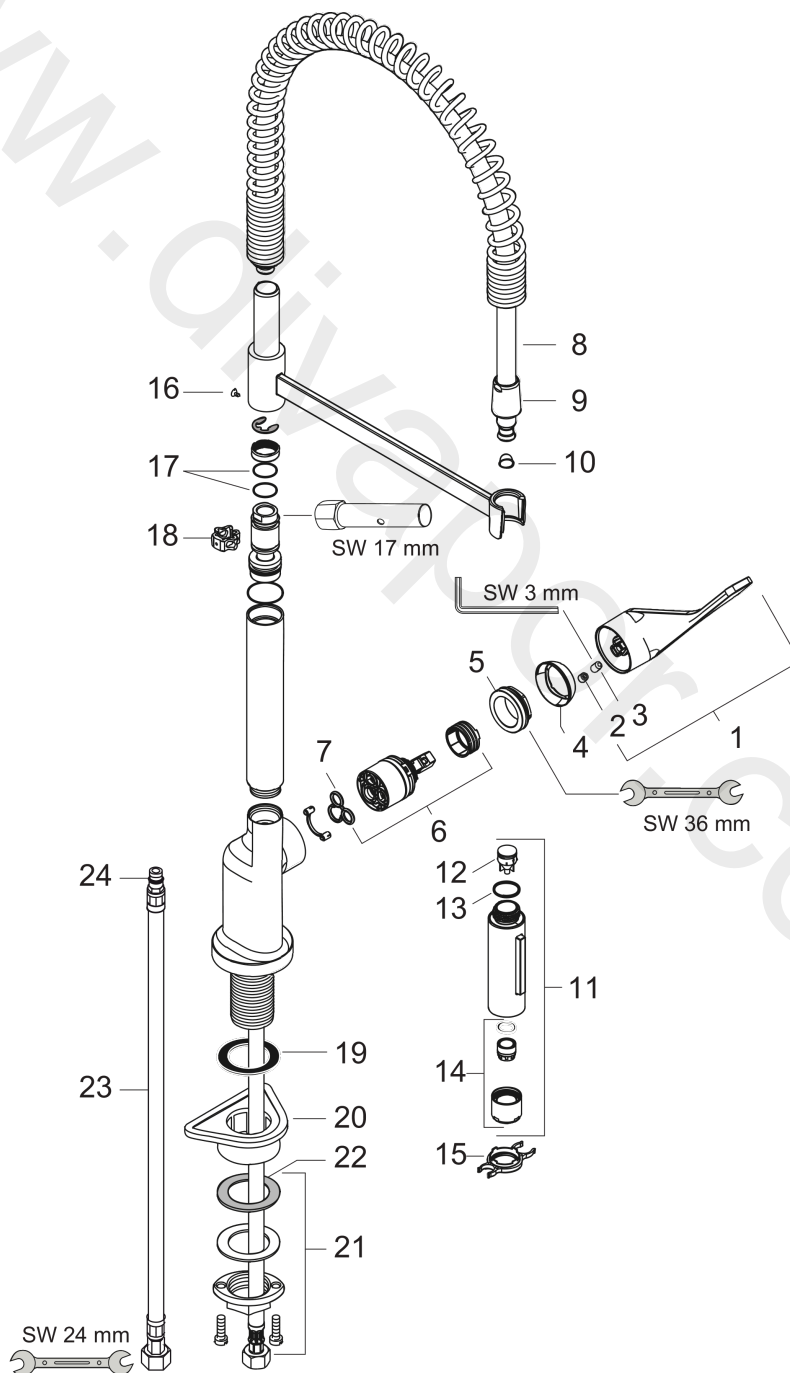

### product features

- swivel range 360°
- normal spray, shower spray
- lockable shower spray, spray returns through pressing spray diverter
- connection dimension: DN15
- maximum flow rate at 3 bar: 5,8 l/min
- ceramic cartridge
- connection type: G ½
- temperature limitation adjustable
- integrated non-return valve
- suitable for continuous flow water heaters

### Scale drawing

**AXOR Citterio**  
**Single lever kitchen mixer 230 Semi-Pro**  
Finish: **Chrome** Article Number: **39840007**

## Exploded Drawing

Year of production: >01/17

**AXOR Citterio**  
**Single lever kitchen mixer 230 Semi-Pro**  
 Finish: **Chrome** Article Number: **39840007**

## Spare part list

Year of production: >01/17

Pos.		Article Number	Price	PU
1	handle	39891000	£ 110,00	1
2	screw cover	96338000	£ 3,30	1
3	hollow set screw M6x10 DIN 916	96029000	£ 3,30	1
4	flange	98603000	£ 25,00	1
5	nut	96461000	£ 35,00	1
6	cartridge, assy	92730000	£ 35,00	1
7	seal	95008000	£ 9,00	1
8	shower hose	97475000	£ 79,00	1
9	nut	92757000	£ 16,10	1
10	filter	97735000	£ 3,30	1
11	handspray	95908000	£ 173,00	1
12	set of non return valves DW 15	97350000	£ 20,50	1
13	O-ring 18x1,5	98231000	£ 3,30	1
14	aerator laminar M22x1 (15 l/min)	95909000	£ 51,00	1
15	service tool	95910000	£ 9,00	1
16	screw	97662000	£ 9,00	1
17	O-ring 17x2,5	98387000	£ 3,30	1
18	O-ring 21x2	98205000	£ 6,10	1
19	sealing washer	97825000	£ 3,30	1
20	support	97523000	£ 6,10	1
21	fixing set (Ø 34)	95049000	£ 16,10	1
22	lever collar	97548000	£ 3,30	1
23	connection hose 900 mm M8x0,75 G3/8	96316000	£ 43,00	1
24	O-ring 7x1,5	98422000	£ 3,30	1