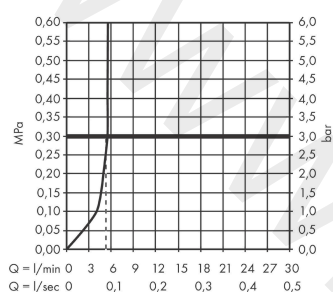

AXOR Citterio
Single lever kitchen mixer 230 Semi-Pro
Finish: **Chrome** Article Number: **39840007**

Flowchart