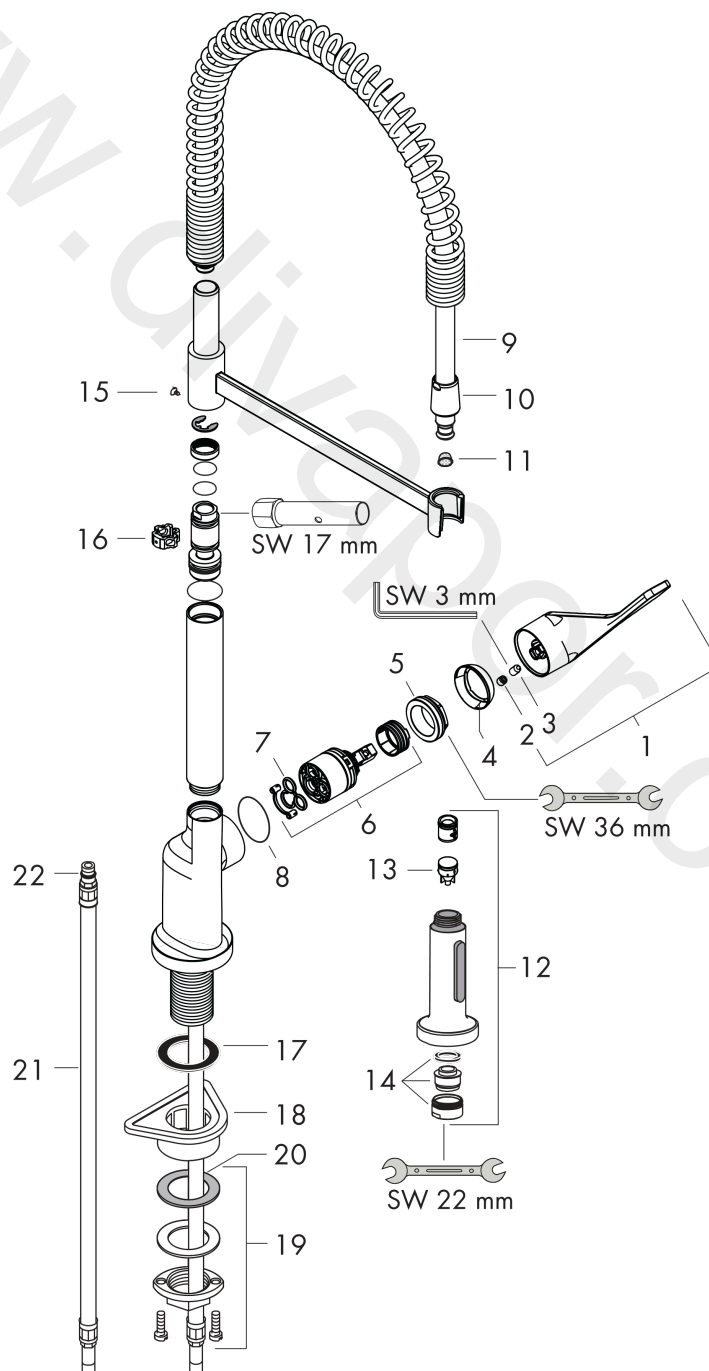

**AXOR Citterio**  
**Single lever kitchen mixer 230 Semi-Pro**  
 Surfaces: Article Number: **39840000**

## Exploded Drawing

Year of production: **07/06 - 09/10**

**AXOR Citterio**  
**Single lever kitchen mixer 230 Semi-Pro**  
 Surfaces: Article Number: **39840000**

## Spare part list

Year of production: **07/06 - 09/10**

Pos.		Article Number	Price	PU
1	handle	39891000	£ 110,00	1
2	screw cover	96338000	£ 3,30	1
3	hollow set screw M6x10 DIN 916	96029000	£ 3,30	1
4	flange	98603000	£ 25,00	1
5	nut	96461000	£ 35,00	1
6	cartridge, assy	92730000	£ 35,00	1
7	seal	95008000	£ 9,00	1
8	O-ring 35x2	92604000	£ 6,10	1
9	shower hose	97475000	£ 79,00	1
10	nut	92757000	£ 16,10	1
11	filter	97735000	£ 3,30	1
12	handspray	96920000	£ 110,00	1
13	set of non return valves DW 15	97350000	£ 20,50	1
14	aerator M24x1 (15 l/min)	13913000	£ 14,00	1
15	screw	97662000	£ 9,00	1
16	axialring	97558000	£ 3,30	1
17	sealing washer	97825000	£ 3,30	1
18	support	97523000	£ 6,10	1
19	fixing set (Ø 34)	95049000	£ 16,10	1
20	lever collar	97548000	£ 3,30	1
21	connection hose 900 mm M8x0,75 G3/8	96316000	£ 43,00	1
22	O-ring 18x1,5	98231000	£ 3,30	1