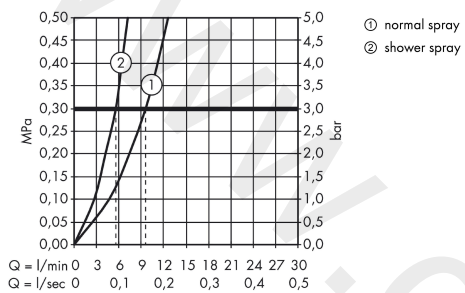

AXOR Citterio
Single lever kitchen mixer 230 Semi-Pro
Finish: **Chrome** Article Number: **39840000**

Flowchart

AXOR Citterio
Single lever kitchen mixer 230 Semi-Pro
 Finish: **Chrome** Article Number: **39840000**