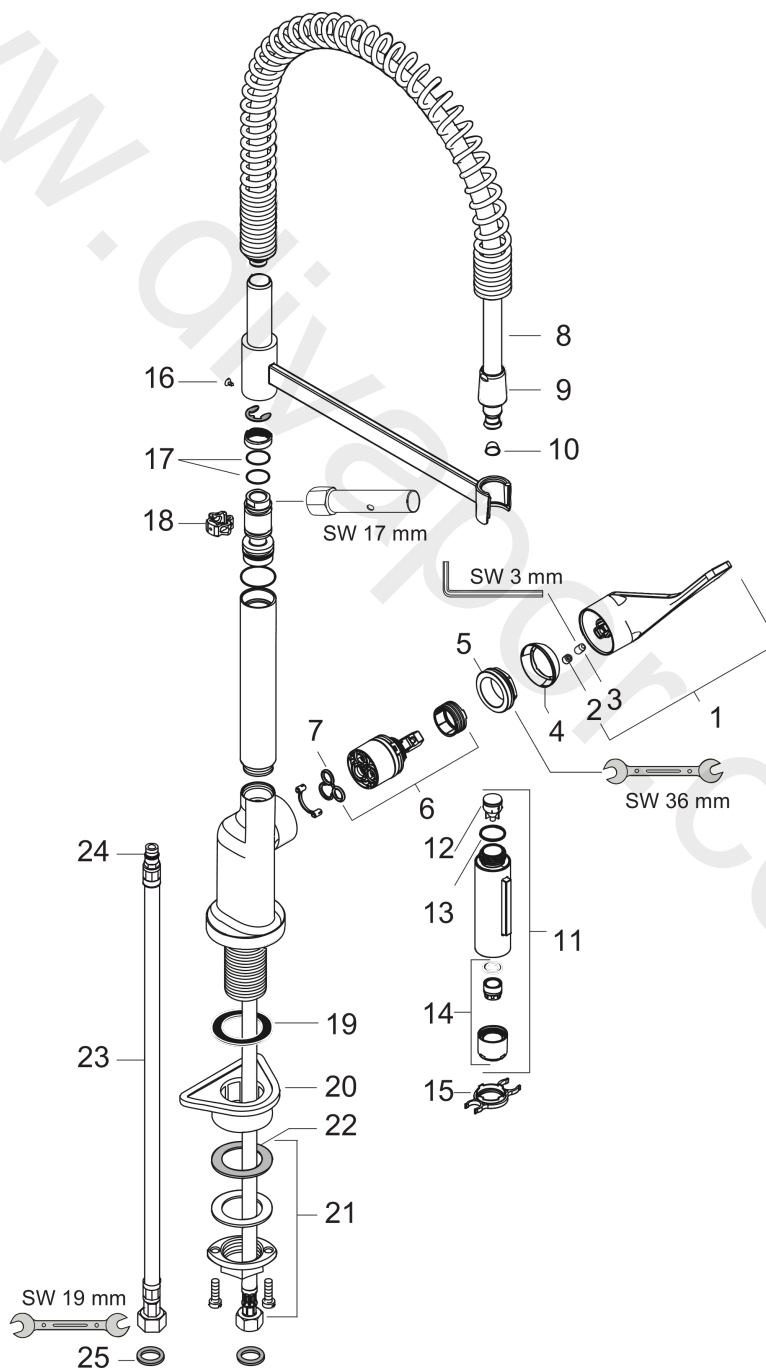

AXOR Citterio
Single lever kitchen mixer 230 Semi-Pro
Finish: **Chrome** Article Number: **39840000**

Flowchart

AXOR Citterio
Single lever kitchen mixer 230 Semi-Pro
 Finish: **Chrome** Article Number: **39840000**

Exploded Drawing

Year of production: >02/12

AXOR Citterio
Single lever kitchen mixer 230 Semi-Pro
 Finish: **Chrome** Article Number: **39840000**

Spare part list

Year of production: >02/12

Pos.		Article Number	Price	PU
1	handle	39891000	£ 110,00	1
2	screw cover	96338000	£ 3,30	1
3	hollow set screw M6x10 DIN 916	96029000	£ 3,30	1
4	flange	98603000	£ 25,00	1
5	nut	96461000	£ 35,00	1
6	cartridge, assy	92730000	£ 35,00	1
7	seal	95008000	£ 9,00	1
8	shower hose	97475000	£ 79,00	1
9	nut	92757000	£ 16,10	1
10	filter	97735000	£ 3,30	1
11	handspray	95908000	£ 173,00	1
12	set of non return valves DW 15	97350000	£ 20,50	1
13	O-ring 18x1,5	98231000	£ 3,30	1
14	aerator laminar M22x1 (15 l/min)	95909000	£ 51,00	1
15	service tool	95910000	£ 9,00	1
16	screw	97662000	£ 9,00	1
17	O-ring 17x2,5	98387000	£ 3,30	1
18	axialring	97558000	£ 3,30	1
19	sealing washer	97825000	£ 3,30	1
20	support	97523000	£ 6,10	1
21	fixing set (Ø 34)	95049000	£ 16,10	1
22	lever collar	97548000	£ 3,30	1
23	connection hose 900 mm M8x0,75 G3/8	96316000	£ 43,00	1
24	O-ring 7x1,5	98422000	£ 3,30	1
25	sealing set	95581000	£ 6,10	1