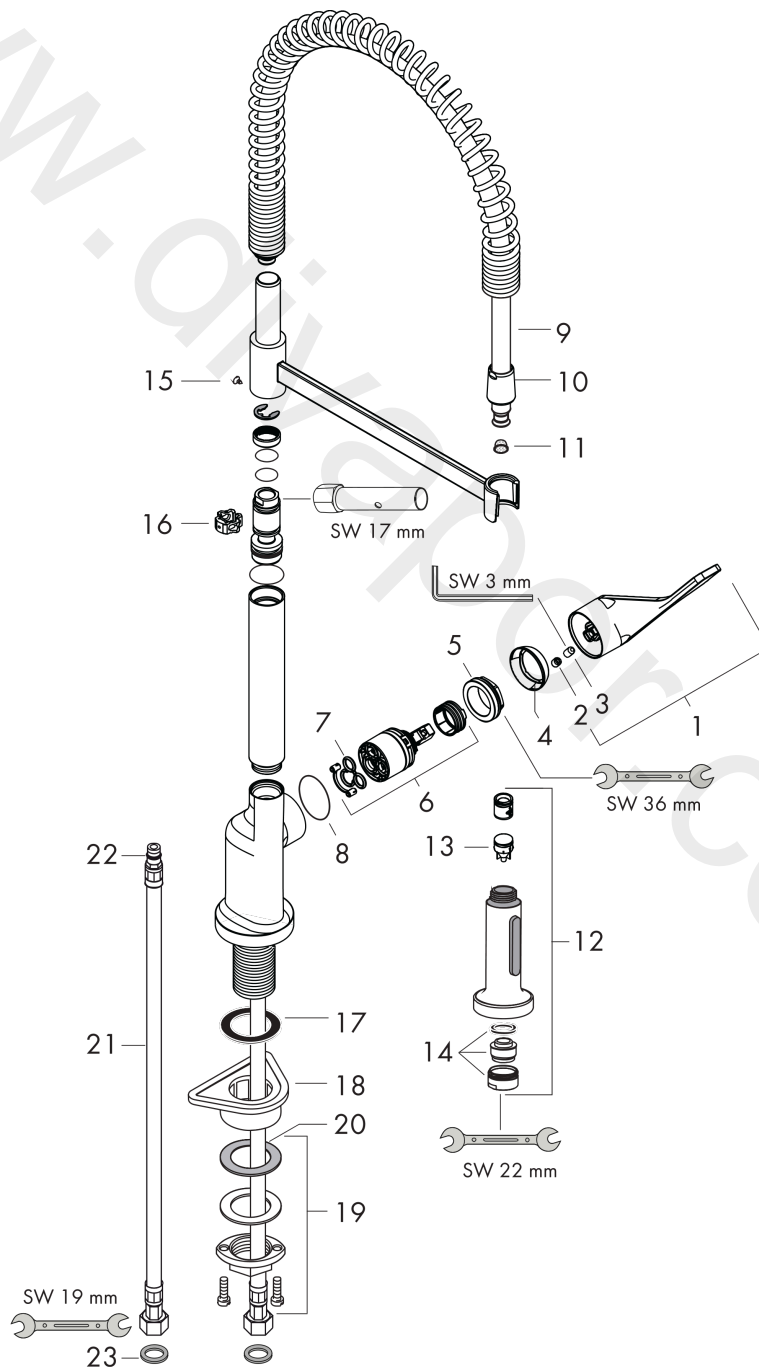

**AXOR Citterio**  
**Single lever kitchen mixer 230 Semi-Pro**  
 Surfaces: Article Number: **39840000**

## Exploded Drawing

Year of production: **10/10 - 01/12**

**AXOR Citterio**  
**Single lever kitchen mixer 230 Semi-Pro**  
 Surfaces: Article Number: **39840000**

## Spare part list

Year of production: **10/10 - 01/12**

Pos.		Article Number	Price	PU
1	handle	39891000	£ 110,00	1
2	screw cover	96338000	£ 3,30	1
3	hollow set screw M6x10 DIN 916	96029000	£ 3,30	1
4	flange	98603000	£ 25,00	1
5	nut	96461000	£ 35,00	1
6	cartridge, assy	92730000	£ 35,00	1
7	seal	95008000	£ 9,00	1
8	O-ring 35x2	92604000	£ 6,10	1
9	shower hose	97475000	£ 79,00	1
10	nut	92757000	£ 16,10	1
11	filter	97735000	£ 3,30	1
12	handspray	96920000	£ 110,00	1
13	set of non return valves DW 15	97350000	£ 20,50	1
14	aerator M24x1 (15 l/min)	13913000	£ 14,00	1
15	screw	97662000	£ 9,00	1
16	axialring	97558000	£ 3,30	1
17	sealing washer	97825000	£ 3,30	1
18	support	97523000	£ 6,10	1
19	fixing set (Ø 34)	95049000	£ 16,10	1
20	lever collar	97548000	£ 3,30	1
21	connection hose 900 mm M8x0,75 G3/8	96316000	£ 43,00	1
22	O-ring 18x1,5	98231000	£ 3,30	1
23	sealing set	95581000	£ 6,10	1