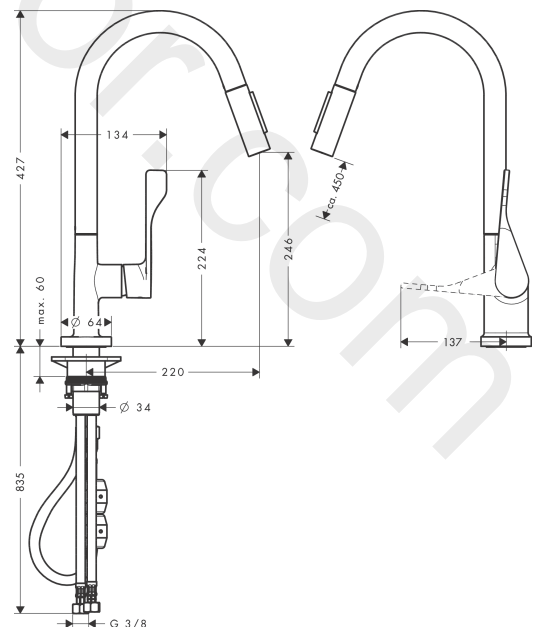

AXOR Citterio
Single lever kitchen mixer 250 with pull-out spray
 Finish: **Polished Gold Optic** Article Number: **39835990**

product features

- ComfortZone 250
- swivel range adjustable in 2 steps to 110° or 150°
- shower spray, laminar spray
- lockable shower spray, spray returns through pressing spray diverter
- MagFit magnetic shower support
- quick connect hose
- connection dimension: DN15
- maximum flow rate at 3 bar: 9 l/min
- ceramic cartridge
- connection type: G 3/8 connections
- temperature limitation adjustable
- integrated non-return valve
- suitable for continuous flow water heaters
- extension length up to 50 cm

Article Details

Price excl. VAT

987,50 £

Technology

Product image

Scale drawing

AXOR Citterio
Single lever kitchen mixer 250 with pull-out spray
 Finish: **Polished Gold Optic** Article Number: **39835990**

Spare part list

Year of production: >11/16

Pos.		Article Number	Price	PU
1	handle	39891990	£ 165,00	1
2	hollow set screw M6x10 DIN 916	96029000	£ 3,30	1
3	screw cover	96762000	£ 3,30	1
4	flange	98603990	£ 37,50	1
5	nut	97209000	£ 16,10	1
6	O-Ring 32x2	98193000	£ 3,30	1
7	cartridge, assy	92730000	£ 35,00	1
8	seal	95008000	£ 9,00	1
9	spout cpl.	95926990	£ 259,50	1
10	nut	92755000	£ 20,50	1
11	filter	97735000	£ 3,30	1
12	handspray	95908990	£ 260,00	1
13	non return valve	96737000	£ 35,00	1
14	aerator laminar M22x1 (15 l/min)	95909000	£ 51,00	1
15	service tool	95910000	£ 9,00	1
16	set of lever collars	98365000	£ 9,00	1
17	O-ring 40x3	92634000	£ 3,30	1
18	support	97523000	£ 6,10	1
19	fixing set (Ø 34)	95049000	£ 16,10	1
20	lever collar	97548000	£ 3,30	1
21	weight	92500000	£ 43,00	1
22	hose 1,50 m	95507000	£ 79,00	1
23	connection hose 600 mm M10x1	95561000	£ 25,00	1
24	O-ring 8x1,75	97827000	£ 3,30	1
25	connection hose 900 mm M8x0,75 G3/8	96316000	£ 43,00	1
26	O-ring 7x1,5	98422000	£ 3,30	1
27	sealing set	95581000	£ 6,10	1