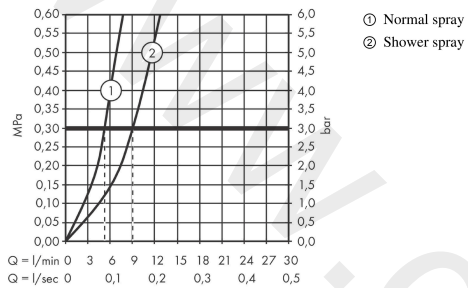

AXOR Citterio
Single lever kitchen mixer 250 with pull-out spray
Finish: **Polished Gold Optic**   Article Number: **39835990**

Flowchart