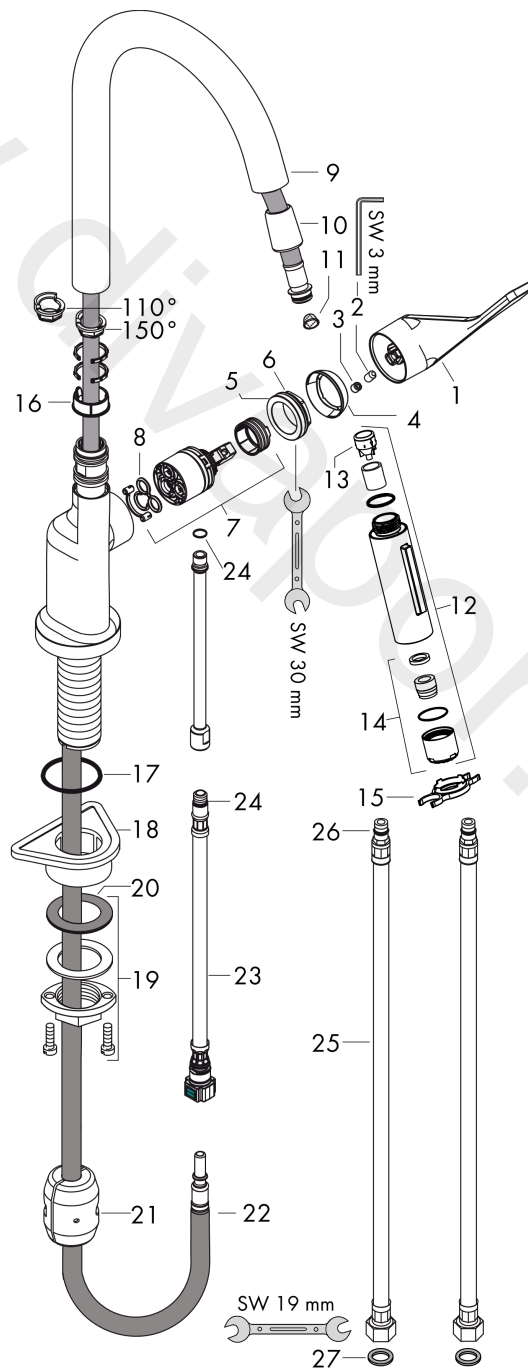

AXOR Citterio
Single lever kitchen mixer 250 with pull-out spray
 Finish: **Polished Gold Optic** Article Number: **39835990**

product features

- ComfortZone 250
- swivel range adjustable in 2 steps to 110° or 150°
- shower spray, laminar spray
- lockable shower spray, spray returns through pressing spray diverter
- MagFit magnetic shower support
- quick connect hose
- connection dimension: DN15
- maximum flow rate at 3 bar: 9 l/min
- ceramic cartridge
- connection type: G 3/8 connections
- temperature limitation adjustable
- integrated non-return valve
- suitable for continuous flow water heaters
- extension length up to 50 cm

Flowchart

AXOR Citterio
Single lever kitchen mixer 250 with pull-out spray
 Finish: **Polished Gold Optic** Article Number: **39835990**

Exploded Drawing

Year of production: >11/16

AXOR Citterio
Single lever kitchen mixer 250 with pull-out spray
 Finish: **Polished Gold Optic** Article Number: **39835990**

Spare part list

Year of production: >11/16

Pos.		Article Number	Price	PU
1	handle	39891990	£ 165,00	1
2	hollow set screw M6x10 DIN 916	96029000	£ 3,30	1
3	screw cover	96762000	£ 3,30	1
4	flange	98603990	£ 37,50	1
5	nut	97209000	£ 16,10	1
6	O-Ring 32x2	98193000	£ 3,30	1
7	cartridge, assy	92730000	£ 35,00	1
8	seal	95008000	£ 9,00	1
9	spout cpl.	95926990	£ 259,50	1
10	nut	92755000	£ 20,50	1
11	filter	97735000	£ 3,30	1
12	handspray	95908990	£ 260,00	1
13	non return valve	96737000	£ 35,00	1
14	aerator laminar M22x1 (15 l/min)	95909000	£ 51,00	1
15	service tool	95910000	£ 9,00	1
16	set of lever collars	98365000	£ 9,00	1
17	O-ring 40x3	92634000	£ 3,30	1
18	support	97523000	£ 6,10	1
19	fixing set (Ø 34)	95049000	£ 16,10	1
20	lever collar	97548000	£ 3,30	1
21	weight	92500000	£ 43,00	1
22	hose 1,50 m	95507000	£ 79,00	1
23	connection hose 600 mm M10x1	95561000	£ 25,00	1
24	O-ring 8x1,75	97827000	£ 3,30	1
25	connection hose 900 mm M8x0,75 G3/8	96316000	£ 43,00	1
26	O-ring 7x1,5	98422000	£ 3,30	1
27	sealing set	95581000	£ 6,10	1