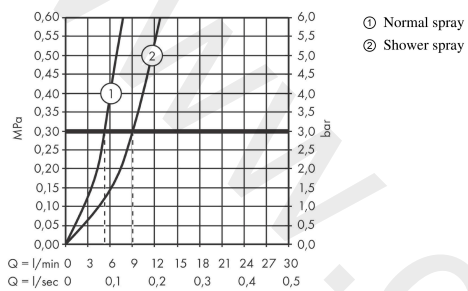

AXOR Citterio
Single lever kitchen mixer 250 with pull-out spray
 Finish: **Polished Brass** Article Number: **39835930**

product features

- ComfortZone 250
- swivel range adjustable in 2 steps to 110° or 150°
- shower spray, laminar spray
- lockable shower spray, spray returns through pressing spray diverter
- MagFit magnetic shower support
- quick connect hose
- connection dimension: DN15
- maximum flow rate at 3 bar: 9 l/min
- ceramic cartridge
- connection type: G 3/8 connections
- temperature limitation adjustable
- integrated non-return valve
- suitable for continuous flow water heaters
- extension length up to 50 cm

Article Details

Price excl. VAT

987,50 £

Technology

Product image

Scale drawing

AXOR Citterio
Single lever kitchen mixer 250 with pull-out spray
Finish: **Polished Brass** Article Number: **39835930**

Flowchart