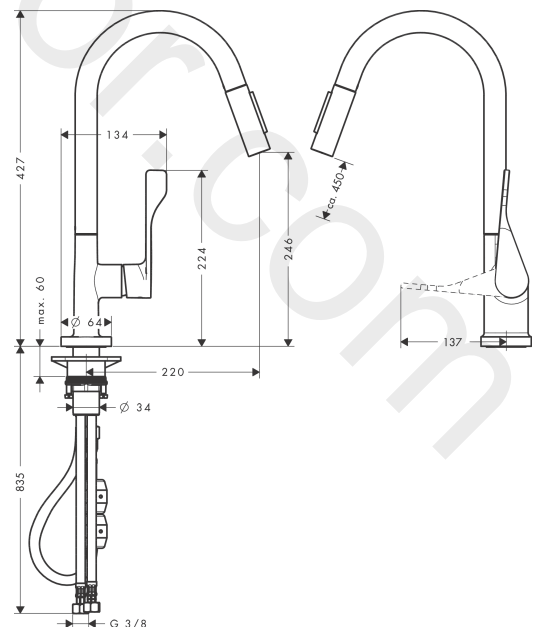

Scale drawing