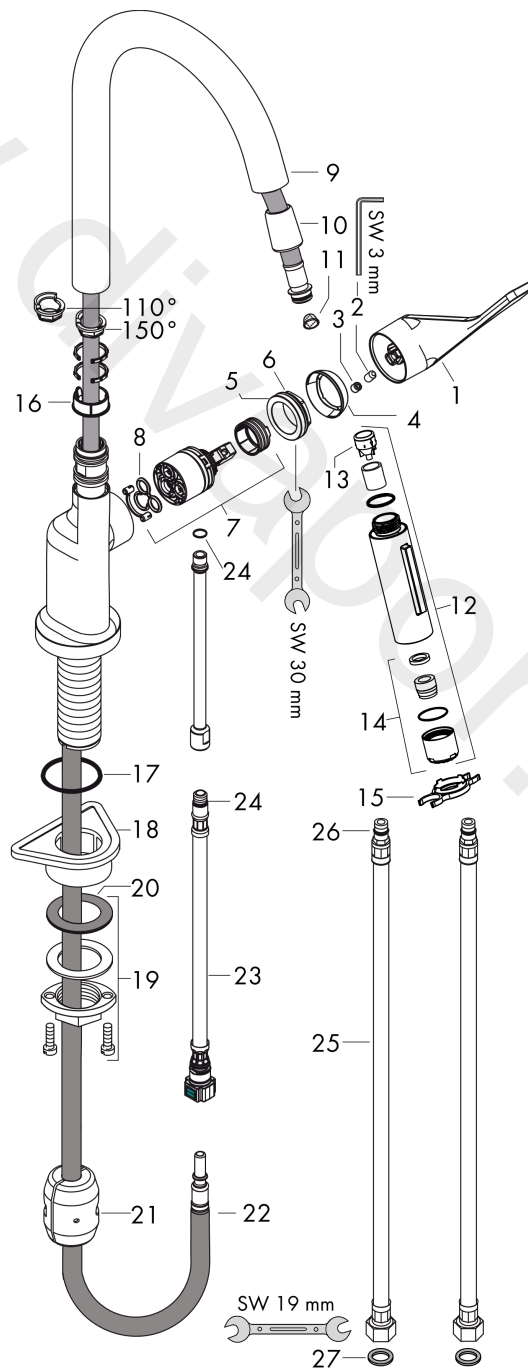

AXOR Citterio
Single lever kitchen mixer 250 with pull-out spray
 Finish: **Polished Brass** Article Number: **39835930**

product features

- ComfortZone 250
- swivel range adjustable in 2 steps to 110° or 150°
- shower spray, laminar spray
- lockable shower spray, spray returns through pressing spray diverter
- MagFit magnetic shower support
- quick connect hose
- connection dimension: DN15
- maximum flow rate at 3 bar: 9 l/min
- ceramic cartridge
- connection type: G 3/8 connections
- temperature limitation adjustable
- integrated non-return valve
- suitable for continuous flow water heaters
- extension length up to 50 cm

AXOR Citterio
Single lever kitchen mixer 250 with pull-out spray
 Finish: **Polished Brass** Article Number: **39835930**

Exploded Drawing

Year of production: >11/16

AXOR Citterio
Single lever kitchen mixer 250 with pull-out spray
 Finish: **Polished Brass** Article Number: **39835930**

Spare part list

Year of production: >11/16

Pos.		Article Number	Price	PU
1	handle	39891930	£ 165,00	1
2	hollow set screw M6x10 DIN 916	96029000	£ 3,30	1
3	screw cover	96762000	£ 3,30	1
4	flange	98603930	£ 37,50	1
5	nut	97209000	£ 16,10	1
6	O-Ring 32x2	98193000	£ 3,30	1
7	cartridge, assy	92730000	£ 35,00	1
8	seal	95008000	£ 9,00	1
9	spout cpl.	95926930	£ 260,00	1
10	nut	92755000	£ 20,50	1
11	filter	97735000	£ 3,30	1
12	handspray	95908930	£ 260,00	1
13	non return valve	96737000	£ 35,00	1
14	aerator laminar M22x1 (15 l/min)	95909000	£ 51,00	1
15	service tool	95910000	£ 9,00	1
16	set of lever collars	98365000	£ 9,00	1
17	O-ring 40x3	92634000	£ 3,30	1
18	support	97523000	£ 6,10	1
19	fixing set (Ø 34)	95049000	£ 16,10	1
20	lever collar	97548000	£ 3,30	1
21	weight	92500000	£ 43,00	1
22	hose 1,50 m	95507000	£ 79,00	1
23	connection hose 600 mm M10x1	95561000	£ 25,00	1
24	O-ring 8x1,75	97827000	£ 3,30	1
25	connection hose 900 mm M8x0,75 G3/8	96316000	£ 43,00	1
26	O-ring 7x1,5	98422000	£ 3,30	1
27	sealing set	95581000	£ 6,10	1