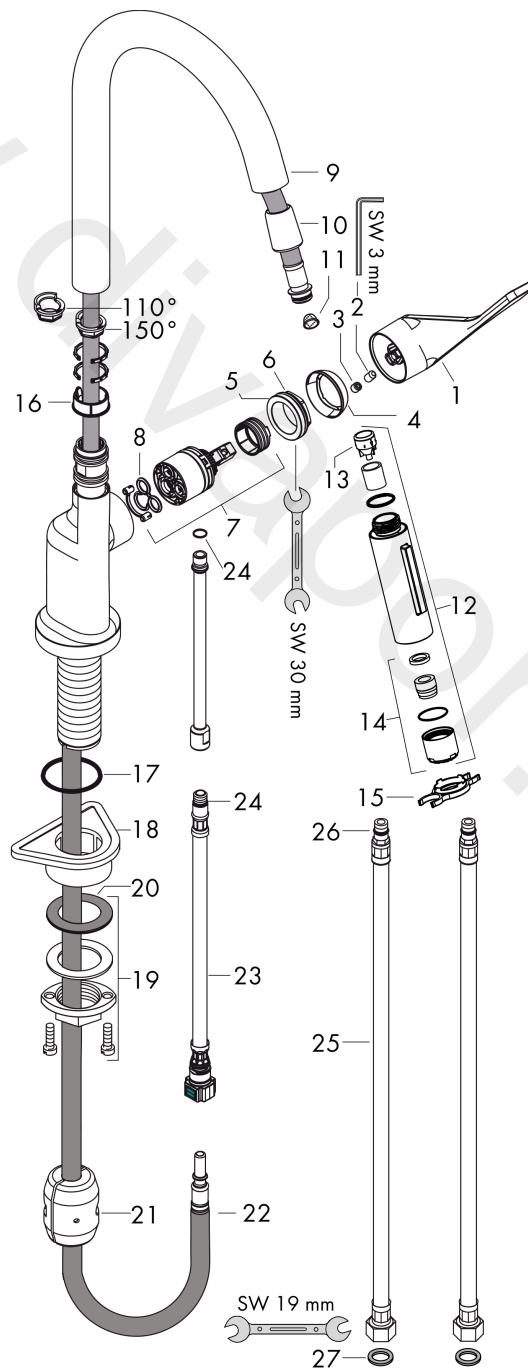

**AXOR Citterio**  
**Single lever kitchen mixer 250 with pull-out spray**  
 Surfaces: Article Number: **39835830**

## Exploded Drawing

Year of production: **11/16 - 12/19**

**AXOR Citterio**  
**Single lever kitchen mixer 250 with pull-out spray**  
 Surfaces: Article Number: **39835830**

## Spare part list

Year of production: **11/16 - 12/19**

Pos.		Article Number	Price	PU
1	handle	39891830	£ 165,00	1
2	hollow set screw M6x10 DIN 916	96029000	£ 3,30	1
3	screw cover	96762000	£ 3,30	1
4	flange	98603830	£ 37,50	1
5	nut	97209000	£ 16,10	1
6	O-Ring 32x2	98193000	£ 3,30	1
7	cartridge, assy	92730000	£ 35,00	1
8	seal	95008000	£ 9,00	1
9	spout cpl.	95926830	£ 259,50	1
10	nut	92755000	£ 20,50	1
11	filter	97735000	£ 3,30	1
12	handspray	95908830	£ 259,50	1
13	non return valve	96737000	£ 35,00	1
14	aerator laminar M22x1 (15 l/min)	95909000	£ 51,00	1
15	service tool	95910000	£ 9,00	1
16	set of lever collars	98365000	£ 9,00	1
17	O-ring 40x3	92634000	£ 3,30	1
18	support	97523000	£ 6,10	1
19	fixing set (Ø 34)	95049000	£ 16,10	1
20	lever collar	97548000	£ 3,30	1
21	weight	92500000	£ 43,00	1
22	hose 1,50 m	95507000	£ 79,00	1
23	connection hose 600 mm M10x1	95561000	£ 25,00	1
24	O-ring 8x1,75	97827000	£ 3,30	1
25	connection hose 900 mm M8x0,75 G3/8	96316000	£ 43,00	1
26	O-ring 7x1,5	98422000	£ 3,30	1
27	sealing set	95581000	£ 6,10	1